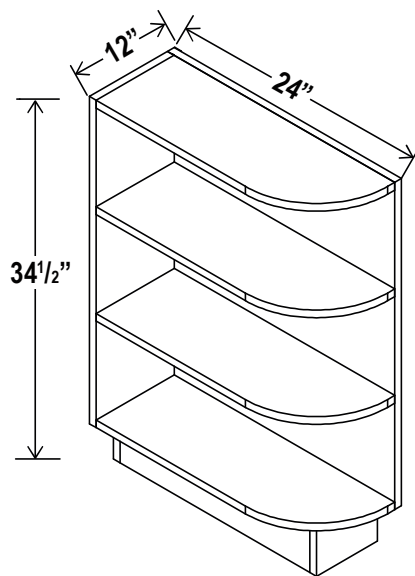

Base Cabinet Specifications

Base End Shelf

Item Code		W	H	D
BES12	Cabinet	12	34 1/2	24