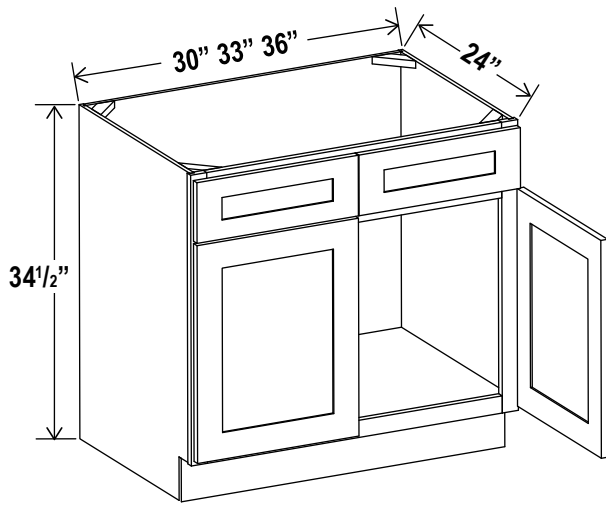

Base Cabinets

Base Cabinet Specifications

Sink Base

Item Code		W	H	D
SB30	Cabinet	30	34 1/2	24
	Door	14 3/4	22 1/2	3/4
	Drawer	14 3/4	6 1/4	3/4
SB33	Cabinet	33	34 1/2	24
	Door	16 1/4	22 1/2	3/4
	Drawer	16 1/4	6 1/4	3/4
SB36	Cabinet	36	34 1/2	24
	Door	17 3/4	22 1/2	3/4
	Drawer	17 3/4	6 1/4	3/4

Two dummy drawers