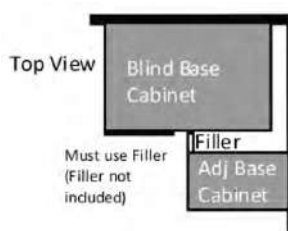

Base Cabinets

Base Cabinet Specifications

Blind Corner Base Cabinet

Item Code		W	H	D
BBC36	Cabinet	33	34 1/2	24
	Door	10	22 1/2	3/4
	Drawer	10	6 1/4	3/4
Install range: 36" - 39"				
BBC39	Cabinet	36	34 1/2	24
	Door	12 3/4	22 1/2	3/4
	Drawer	12 3/4	6 1/4	3/4
Install range: 39" - 42"				
BBC42	Cabinet	39	34 1/3	24
	Door	15 3/4	22 1/2	3/4
	Drawer	15 3/4	6 1/4	3/4
Install range: 42" - 45"				

BBC36 36"-39"
BBC39 39"-42"
BBC42 42"-45"