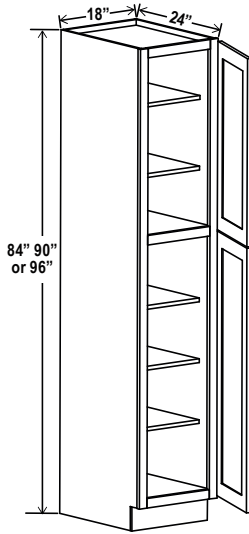

Tall Pantry Cabinet Specifications

Utility Pantry, 18"W

Item Code		W	H	D
U188424	Cabinet	18	84	24
	Top Door	17 1/2	29	3/4
	Drawer	17 1/2	49 1/4	3/4
U189024	Cabinet	18	90	24
	Top Door	17 1/2	35	3/4
	Drawer	17 1/2	49 1/4	3/4
U189624	Cabinet	18	96	24
	Top Door	17 1/2	41	3/4
	Drawer	17 1/2	49 1/4	3/4

Two doors
Two adjustable top shelves
Three bottom shelves
Note: Roll out shelf kits available