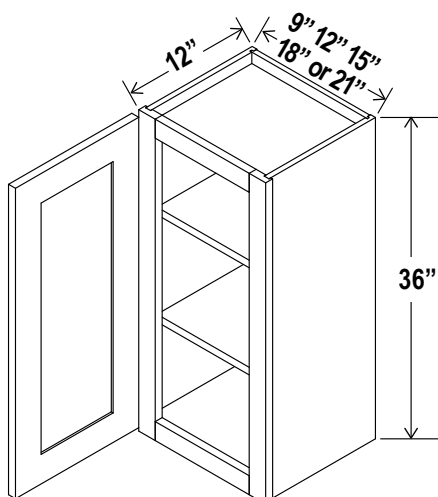

Wall Cabinet Single Door, 36"H

Item Code		W	H	D
W0936	Cabinet	9	36	12
	Door	8 1/2	35	3/4
W1236	Cabinet	12	36	12
	Door	11 1/2	35	3/4
W1536	Cabinet	15	36	12
	Door	14 1/2	35	3/4
W1836	Cabinet	18	36	12
	Door	17 1/2	35	3/4
W2136	Cabinet	21	36	12
	Door	20 1/2	35	3/4

Two adjustable shelves