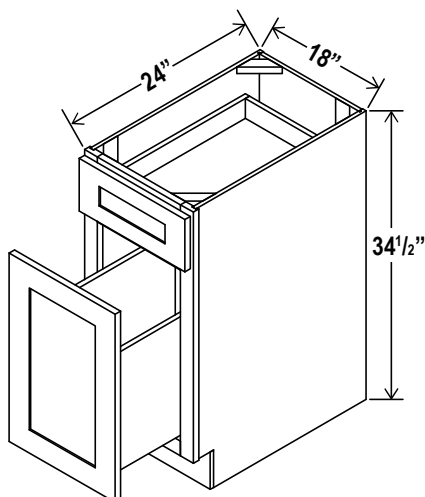

Base Waste Basket Cabinet

Item Code		W	H	D
BWB18	Cabinet	18	34 1/2	24
	Top Drawer	17 1/2	6 1/4	3/4
	Bottom Drawer	17 1/2	22 1/2	3/4

Waste baskets not included