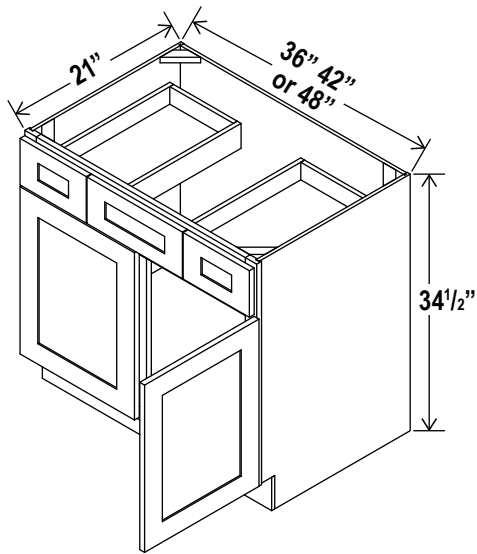

Vanity Cabinet Specifications

Vanity Combo