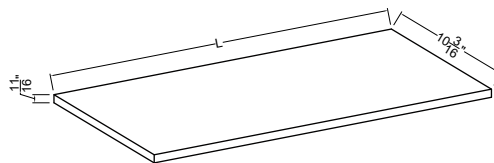

Shelf Board

Item Code	W
Shelf Board W	36
Shelf Board B	48

Natural color finish that matches interior

Shelf Interior W