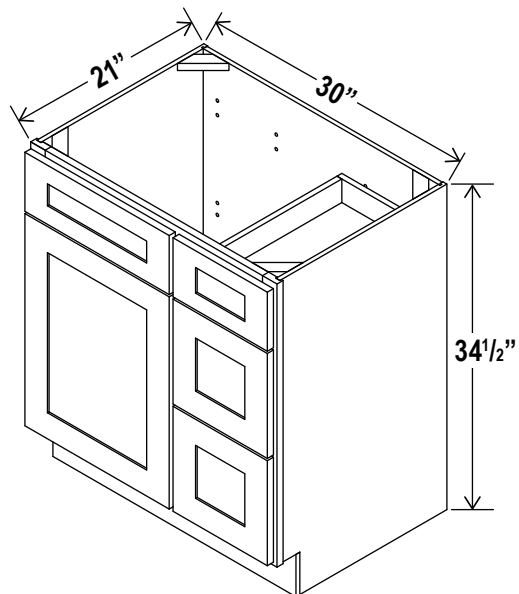

Item Code		W	H	D
V3021DL	Cabinet	30	34 1/2	21
	Door	17 1/2	22 1/2	3/4
	Long Drawer	17 1/2	6 1/4	3/4
	Top Drawer	11 1/2	6 1/4	3/4
	Bottom Drawer	11 1/2	11 1/8	3/4
V3021DR	Cabinet	30	34 1/2	21
	Door	17 1/2	22 1/2	3/4
	Long Drawer	17 1/2	6 1/4	3/4
	Top Drawer	11 1/2	6 1/4	3/4
	Bottom Drawer	11 1/2	11 1/8	3/4

V3021DL: 30" combo with drawers on left
V3021DR: 30" combo with drawers on right