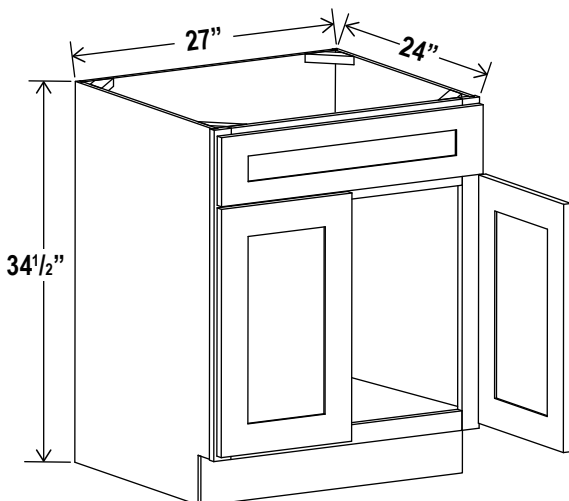

Sink Base

Item Code		W	H	D
SB27	Cabinet	27	34 1/2	24
	Door	13 1/4	22 1/2	3/4
	Drawer	26 1/2	6 1/4	3/4

One dummy drawer