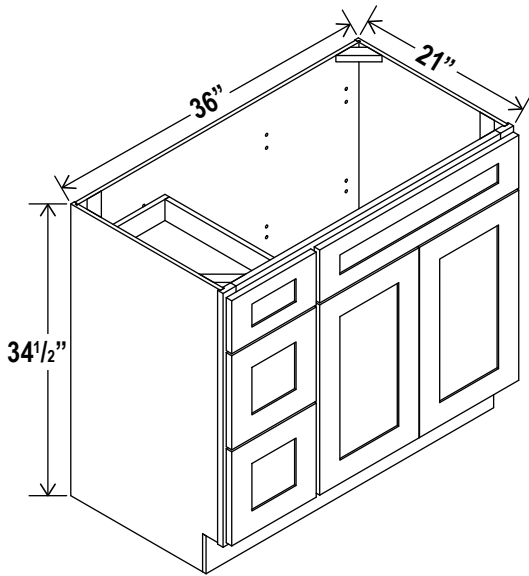

Vanity Combo