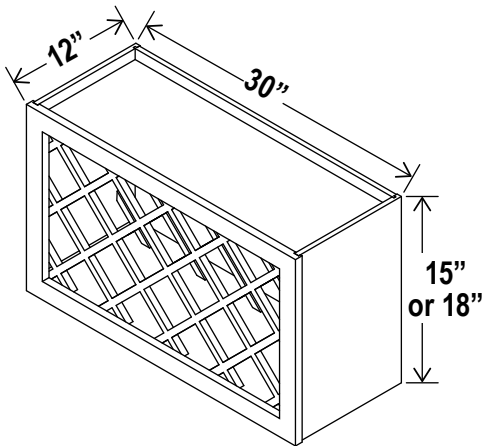

Wall Cabinet Specifications

Wall Cabinets

Wine Rack, 30"W

Item Code		W	H	D
WRC3015	Cabinet	30	15	12
WRC3018	Cabinet	30	18	12

Can install vertically or horizontally