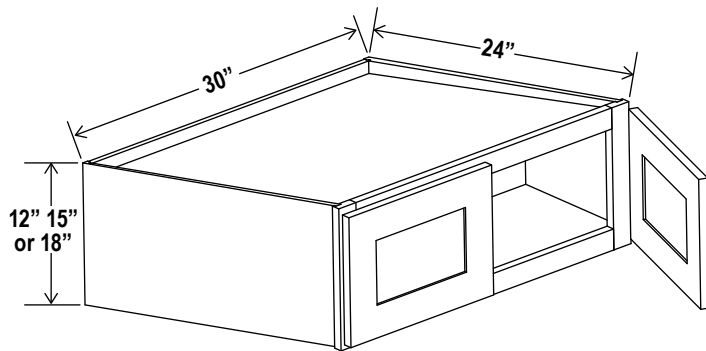

Wall Cabinet Specifications

Wall Cabinets

Refrigerator Wall Cabinet Double Doors, 30"W

Item Code		W	H	D
W301224	Cabinet	30	12	24
	Door	14 3/4	11	3/4
W301524	Cabinet	30	15	24
	Door	14 3/4	14	3/4
W301824	Cabinet	30	18	24
	Door	14 3/4	17	3/4

No Shelf