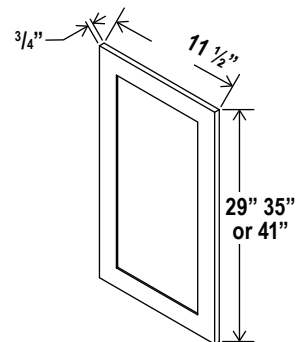

Wall Decorative Door Panel

Item Code	L
WDEP30	29
WDEP36	35
WDEP42	41