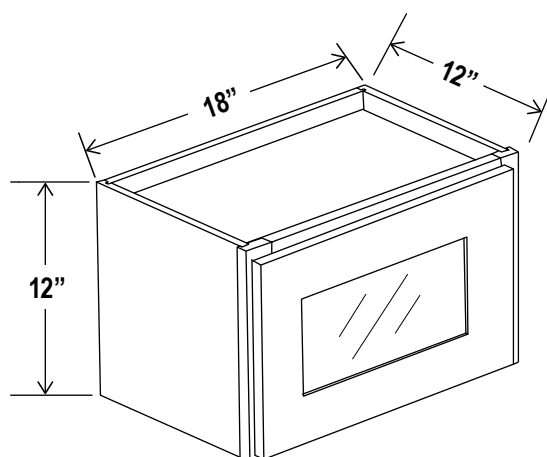

Wall Cabinet Single Glass Doors, 12"H

W1212GD

W1512GD

W1812GD

W2112GD

Clear glass included / Color Matched Interior