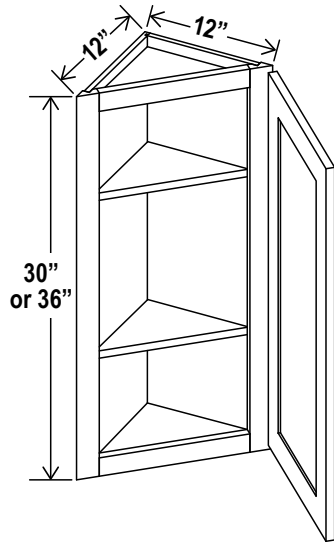

Wall Cabinets

Wall Cabinet Specifications

Angle Wall Cabinet, 12"

Item Code		W	H	D
AW1230	Cabinet	12	30	12
	Door	15 3/5	29	3/4
AW1236	Cabinet	12	36	12
	Door	15 3/5	35	3/4

Two adjustable shelves