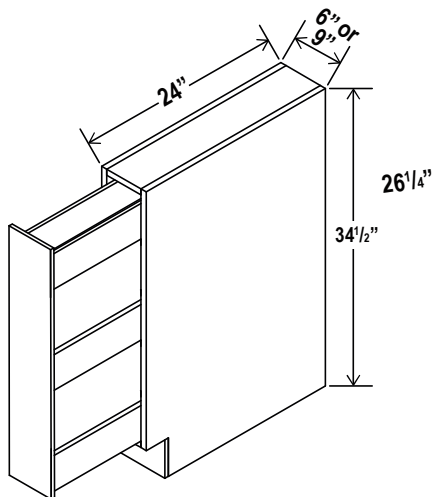

Spice Pull Base Cabinet

Item Code		W	H	D
SPB6	Cabinet	6	34 1/2	24
	Drawer	5 1/2	29	3/4
SPB9	Cabinet	9	34 1/2	24
	Drawer	8 1/2	29	3/4

Shelves are Fixed Assembled (Not Adjustable)