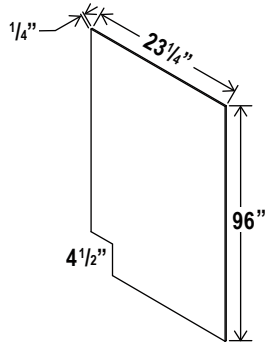

Fillers & Panels

Fillers & Panels

Tall Skin Veneer Panel

Item Code	L
USV2496	96

Note: Edges are not finished
Only Available in - IB, AG, TC