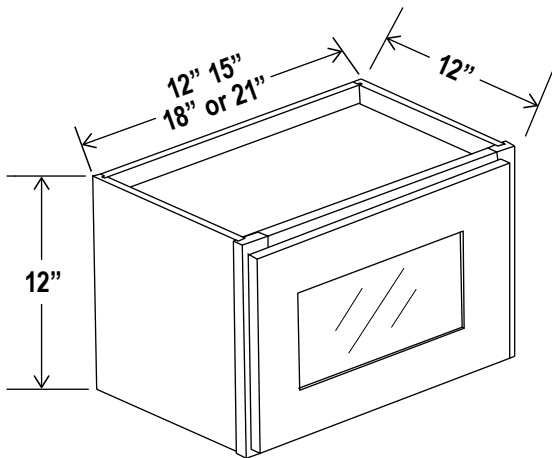

Wall Cabinet Specifications

Wall Cabinet Single Glass Doors, 12”H

Item Code		W	H	D
W1212GD	Cabinet	12	12	12
	Door	11 1/2	11	3/4
W1512GD	Cabinet	15	12	12
	Door	14 1/2	11	3/4
W1812GD	Cabinet	18	12	12
	Door	17 1/2	11	3/4
W2112GD	Cabinet	21	12	12
	Door	20 1/2	11	3/4

Clear glass & color matched interior - SW, GR, SE, NB, CW
Frosted glass & natural interior - IB, AG, TC