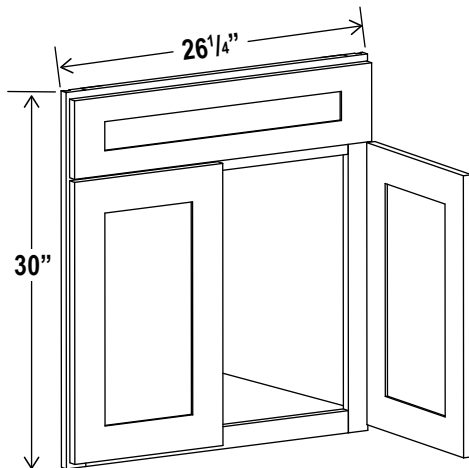

Corner Sink Base Front

Item Code		W	H	D
DCSF42	Cabinet	26 1/4	30	3/4
	Door	11 3/4	22 1/2	3/4
	Drawer	23 1/2	6 1/4	3/4

For use with SBF4242