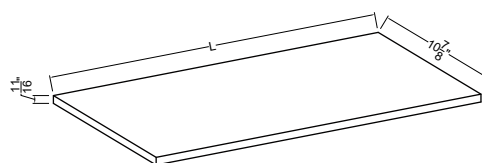

Shelf Interior B