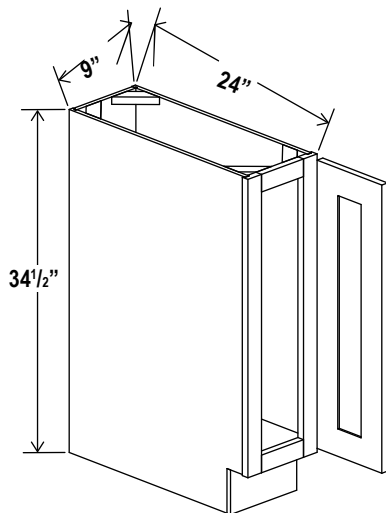

Base Tray

Item Code		W	H	D
BT09	Cabinet	9	34 1/2	24
	Door	8 1/2	29	3/4