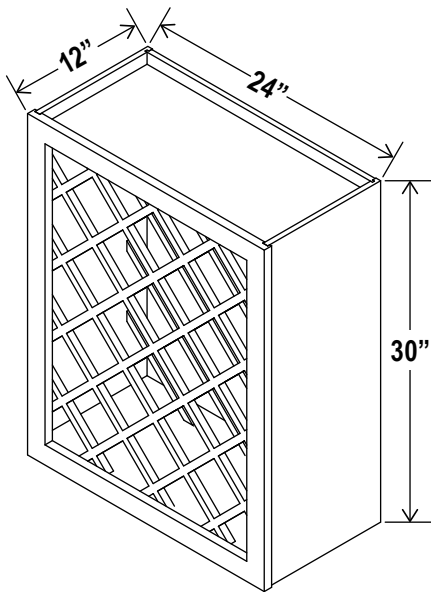

Wine Rack, 30"H

Item Code		W	H	D
WRC2430	Cabinet	24	30	12

Can install vertically or horizontally