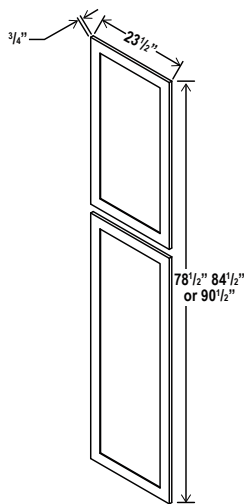

Tall Decorative Door Panel

Item Code	L
TDEP2484	78 1/2
TDEP2490	84 1/2
TDEP2496	90 1/2