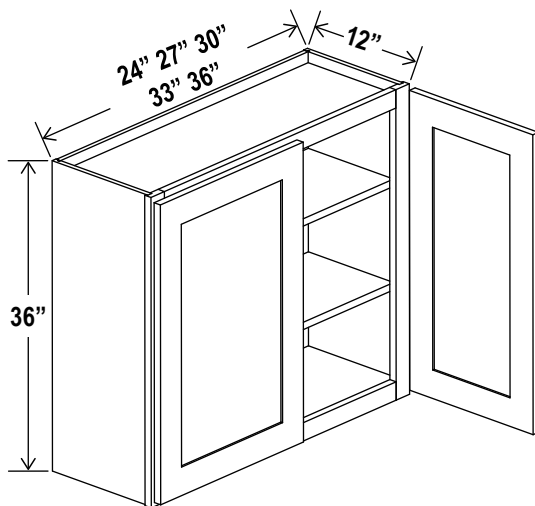

Wall Cabinet Double Doors, 36"H

Item Code		W	H	D
W2436	Cabinet	24	36	12
	Door	11 3/4	35	3/4
W2736	Cabinet	27	36	12
	Door	13 1/4	35	3/4
W3036	Cabinet	30	36	12
	Door	14 3/4	35	3/4
W3336	Cabinet	33	36	12
	Door	16 1/4	35	3/4
W3636	Cabinet	36	36	12
	Door	17 3/4	35	3/4

Two adjustable shelves