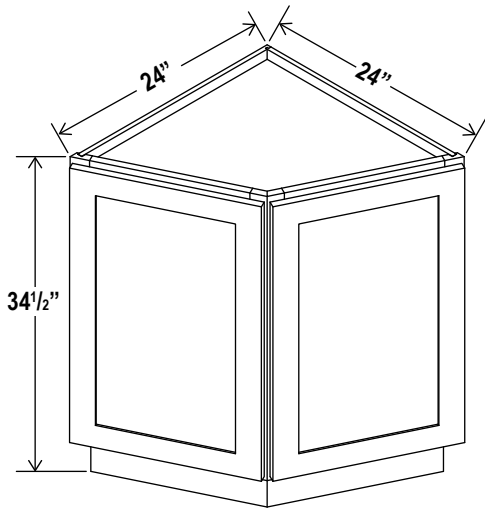

Base Cabinet Specifications

Base End Cabinet

Item Code		W	H	D
BEC24	Cabinet	24	34 1/2	24
	Door	17 1/2	29	3/4