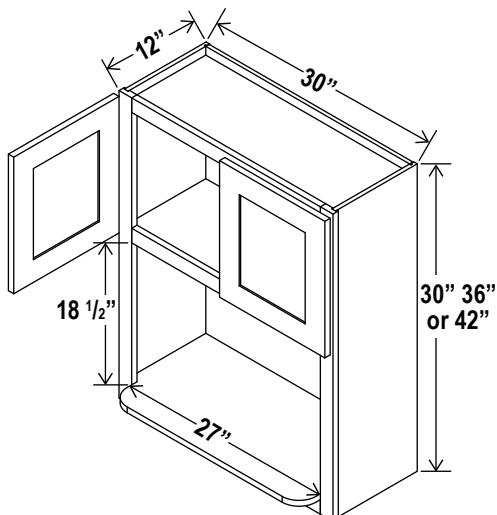

Microwave Wall Cabinet, 30"W

Item Code		W	H	D
MO3030	Cabinet	30	30	12
	Door	14 3/4	9 1/4	3/4
MO3036	Cabinet	30	36	12
	Door	14 3/4	15 1/4	3/4
MO3042	Cabinet	30	42	12
	Door	14 3/4	21 1/4	3/4

Opening Dimensions: 27 W x 18 1/2 H