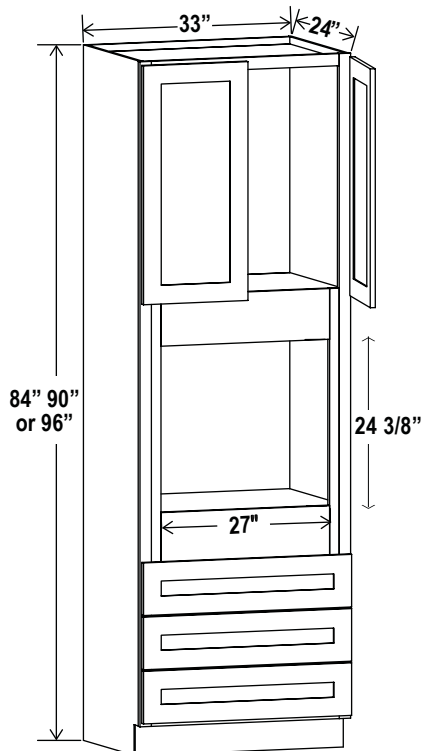

Item Code		W	H	D
O338424	Cabinet	33	84	24
	Door	16 1/4	17	3/4
	Drawer	32 1/2	7 3/4	3/4
Opening Dimensions: 27 W x 24 3/8 H				
O339024	Cabinet	33	90	24
	Door	16 1/4	23	3/4
	Drawer	32 1/2	7 3/4	3/4
Opening Dimensions: 27 W x 24 3/8 H				
O339624	Cabinet	33	96	24
	Door	16 1/4	29	3/4
	Drawer	32 1/2	7 3/4	3/4
Opening Dimensions: 27 W x 24 3/8 H				

Two doors
One large open shelf
Three bottom drawers
Note: Drawers may be removed to accommodate double ovens.