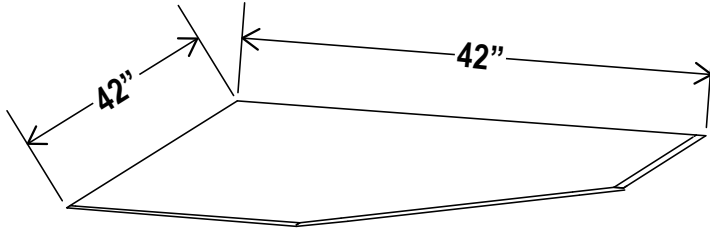

Base Cabinet Specifications

Corner Sink Base Floor

Item Code		W
SBF4242	Cabinet	42