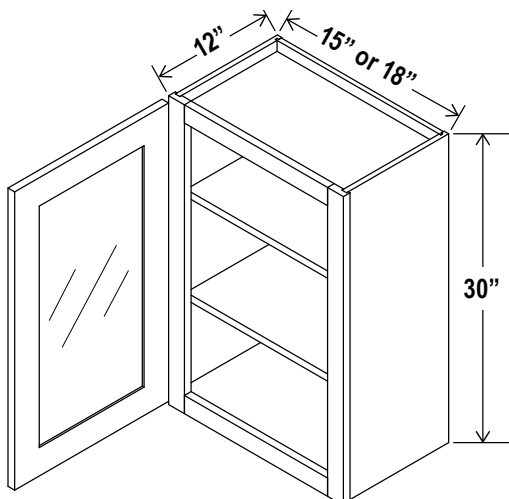

Wall Cabinet Single Glass Door, 30"H

Item Code		W	H	D
W1530GD	Cabinet	15	30	12
	Door	14 1/2	29	3/4
W1830GD	Cabinet	18	30	12
	Door	17 1/2	29	3/4

*Clear glass & color matched interior - SW, GR, SE, NB, CW
Frosted glass & natural interior - IB, AG, TC
Two adjustable shelves*