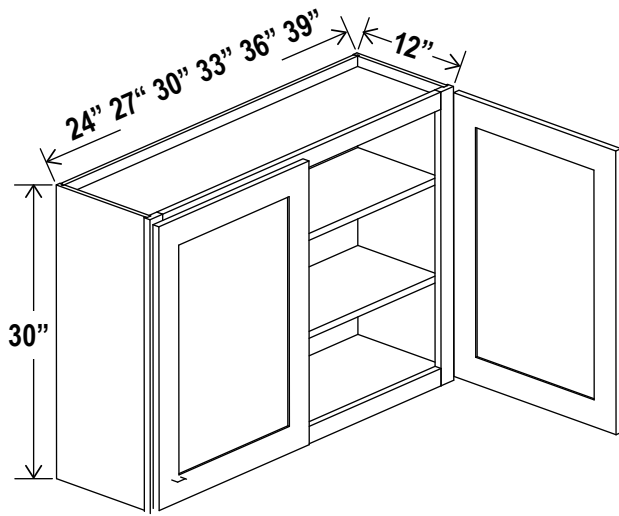

Wall Cabinets

Wall Cabinet Specifications

Wall Cabinet Double Doors, 30"H

Item Code		W	H	D
W2430	Cabinet	24	30	12
	Door	11 3/4	29	3/4
W2730	Cabinet	27	30	12
	Door	13 1/4	29	3/4
W3030	Cabinet	30	30	12
	Door	14 3/4	29	3/4
W3330	Cabinet	33	30	12
	Door	16 1/4	29	3/4
W3630	Cabinet	36	30	12
	Door	17 3/4	29	3/4
W3930	Cabinet	39	30	12
	Door	19 1/4	29	3/4

Two adjustable shelves