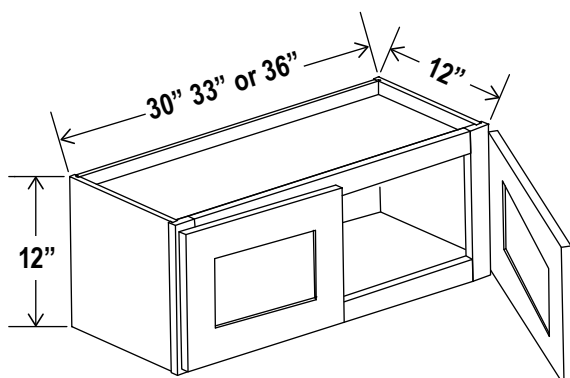

Wall Cabinet Double Doors, 12”H

Item Code		W	H	D
W3012	Cabinet	30	12	12
	Door	14 3/4	11	3/4
W3312	Cabinet	33	12	12
	Door	16 1/4	11	3/4
W3612	Cabinet	36	12	12
	Door	17 3/4	11	3/4

No shelf