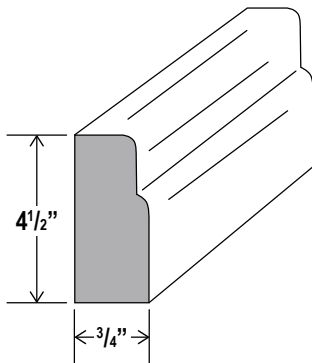

Furniture Base

Item Code	L
FBM	96