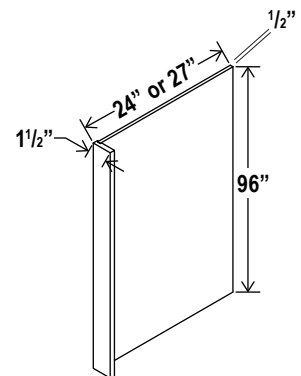

Refrigerator End Panel

Item Code	L
REPV2496	96
REPV2796	96

Note: Edges are not finished