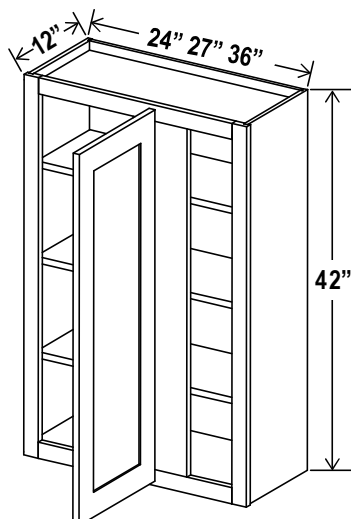

Wall Blind Corner Cabinet, 42"H

Item Code		W	H	D
WBC2442	Cabinet	24	42	12
	Door	9 9/16	41	3/4
WBC2742	Cabinet	27	42	12
	Door	12 9/16	41	3/4
WBC3642	Cabinet	36	42	12
	Door	21 9/16	41	3/4

*Three adjustable shelves
Can be pulled for exact fit*