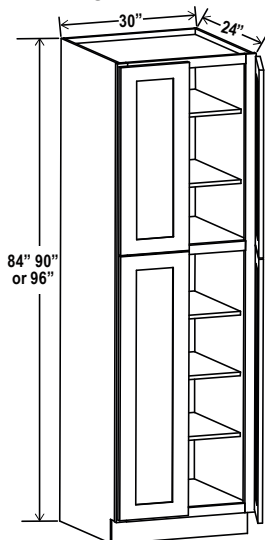

Utility Pantry, 30"W

Item Code		W	H	D
U308424	Cabinet	30	84	24
	Top Door	14 3/4	29	3/4
	Drawer	14 3/4	49 1/4	3/4
U309024	Cabinet	30	90	24
	Top Door	14 3/4	35	3/4
	Drawer	14 3/4	49 1/4	3/4
U309624	Cabinet	30	96	24
	Top Door	14 3/4	41	3/4
	Drawer	14 3/4	49 1/4	3/4

Four doors
Two adjustable top shelves
Three bottom shelves
Note: Roll out shelf kits available