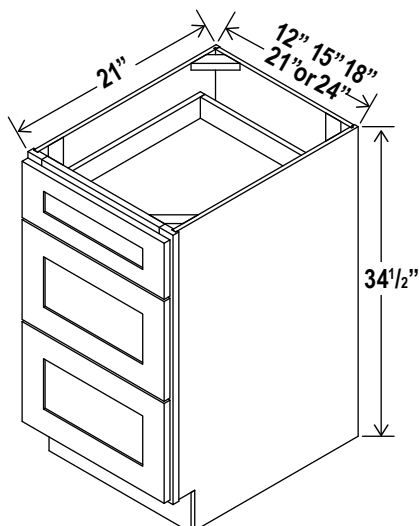

Vanity Drawer Base Cabinet

Item Code		W	H	D
3VDB12	Cabinet	12	34 1/2	21
	Top Drawer	11 1/2	6 1/4	3/4
	Bottom Drawer	11 1/2	11 1/8	3/4
3VDB15	Cabinet	15	34 1/2	21
	Top Drawer	14 1/2	6 1/4	3/4
	Bottom Drawer	14 1/2	11 1/8	3/4
3VDB18	Cabinet	18	34 1/2	21
	Top Drawer	17 1/2	6 1/4	3/4
	Bottom Drawer	17 1/2	11 1/8	3/4
3VDB21	Cabinet	21	34 1/2	21
	Top Drawer	20 1/2	6 1/4	3/4
	Bottom Drawer	20 1/2	11 1/8	3/4
3VDB24	Cabinet	24	34 1/2	21
	Top Drawer	23 1/2	6 1/4	3/4
	Bottom Drawer	23 1/2	11 1/8	3/4