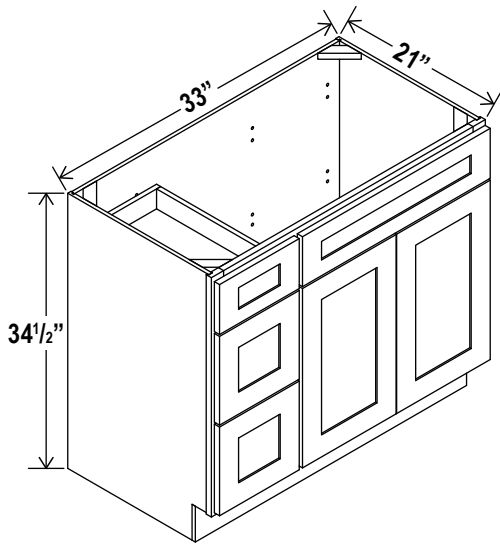

Vanity Combo