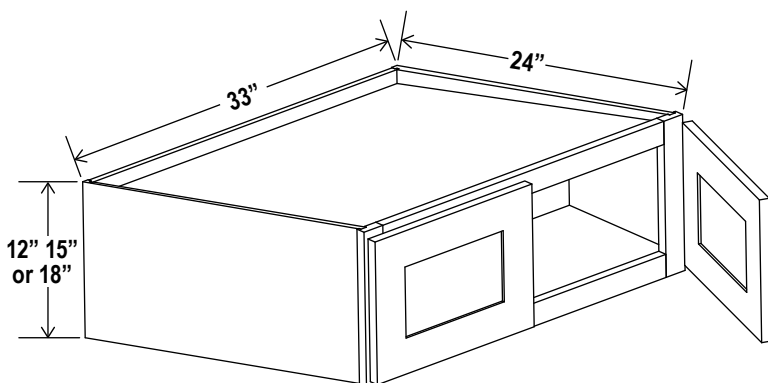

Refrigerator Wall Cabinet Double Doors, 33"W

Item Code		W	H	D
W331224	Cabinet	33	12	24
	Door	16 1/4	11	3/4
W331524	Cabinet	33	15	24
	Door	16 1/4	14	3/4
W331824	Cabinet	33	18	24
	Door	16 1/4	17	3/4

No Shelf