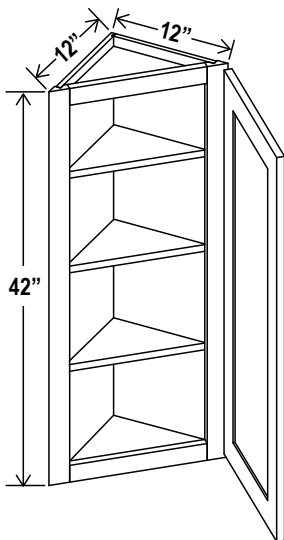

Angle Wall Cabinet, 12"W

Item Code		W	H	D
AW1242	Cabinet	12	42	12
	Door	15 3/5	41	3/4

Three adjustable shelves