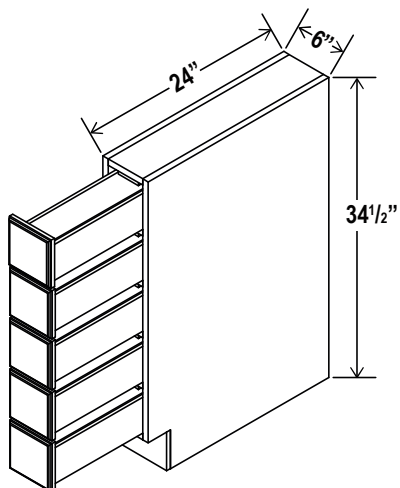

Base Spice Drawer

Item Code		W	H	D
BSDC6	Cabinet	12	34 1/2	24

Natural interior finish