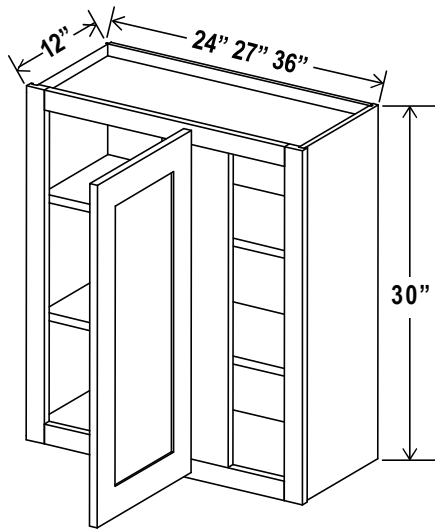

Wall Cabinet Specifications

Wall Cabinets

Wall Blind Corner Cabinet, 30"H

Item Code		W	H	D
WBC2430	Cabinet	24	30	12
	Door	9 9/16	29	3/4
WBC2730	Cabinet	27	30	12
	Door	12 9/16	29	3/4
WBC3630	Cabinet	36	30	12
	Door	21 9/16	35	3/4

*Two adjustable shelves
Can be pulled for exact fit*