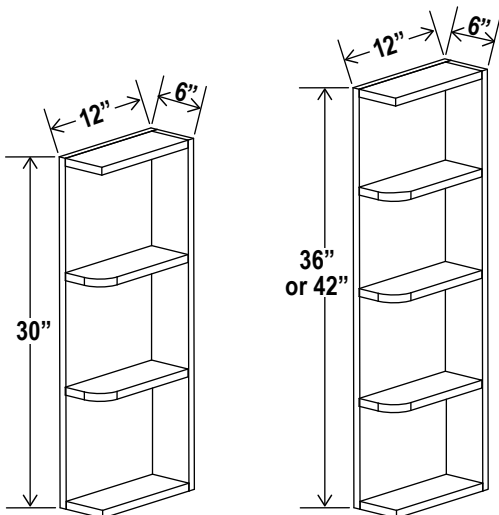

Open End Shelf, 6\"W

Item Code		W	H	D
OE630	Cabinet	6	30	12
OE636	Cabinet	6	36	12
OE642	Cabinet	6	42	12

Matching Color Interior