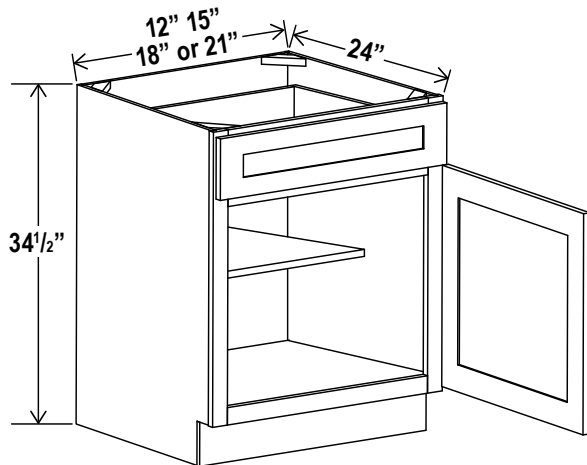

Base Cabinets

Base Cabinet Specifications

Base Cabinet Single Door

Item Code		W	H	D
B12	Cabinet	12	34 1/2	24
	Door	11 1/2	22 1/2	3/4
	Drawer	11 1/2	6 1/4	3/4
B15	Cabinet	15	34 1/2	24
	Door	14 1/2	22 1/2	3/4
	Drawer	14 1/2	6 1/4	3/4
B18	Cabinet	18	34 1/2	24
	Door	17 1/2	22 1/2	3/4
	Drawer	17 1/2	6 1/4	3/4
B21	Cabinet	21	34 1/2	24
	Door	20 1/2	22 1/2	3/4
	Drawer	20 1/2	6 1/4	3/4

One drawer