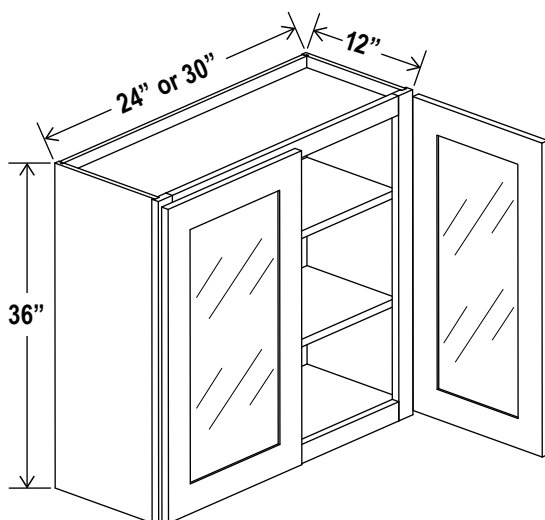

Wall Cabinet Double Glass Doors, 36"H

Item Code		W	H	D
W2436GD	Cabinet	24	36	12
	Door	11 3/4	35	3/4
W3036GD	Cabinet	30	36	12
	Door	14 3/4	35	3/4

Clear glass & color matched interior - SW, GR, SE, NB, CW
Frosted glass & natural interior - IB, AG, TC
Two adjustable shelves