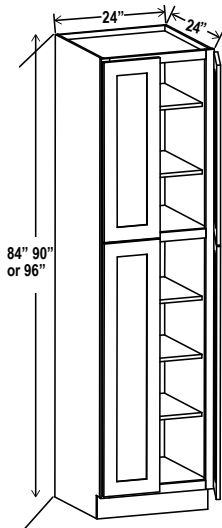

Utility Pantry, 24"W

Item Code		W	H	D
U248424	Cabinet	24	84	24
	Top Door	11 3/4	29	3/4
	Drawer	11 3/4	49 1/4	3/4
U249024	Cabinet	24	90	24
	Top Door	11 3/4	35	3/4
	Drawer	11 3/4	49 1/4	3/4
U249624	Cabinet	24	96	24
	Top Door	11 3/4	41	3/4
	Drawer	11 3/4	49 1/4	3/4

Four doors
Two adjustable top shelves
Three bottom shelves
Note: Roll out shelf kits available