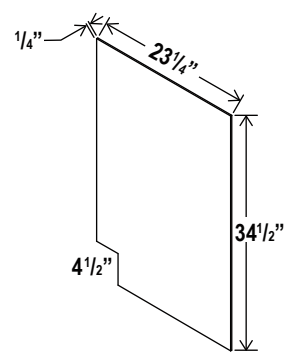

Base Skin Veneer Panel

Item Code	L
BSV	34 1/2

Note: Edges are not finished
Only Available in - IB, AG, TC