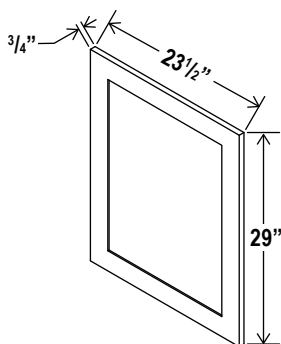

Base Decorative Door Panel

Item Code	L
BDEP	29