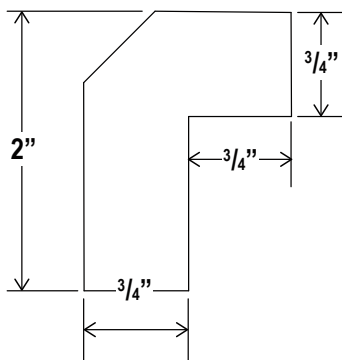

Angle Light Rail Moulding

Item Code	L
ALRM8	96