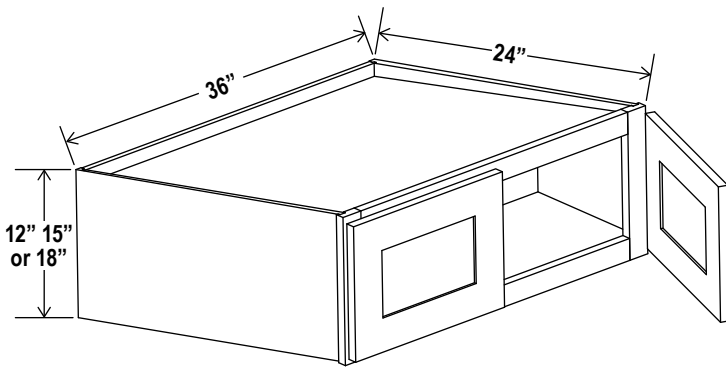

Refrigerator Wall Cabinet Double Doors, **36"W**

Item Code		W	H	D
W361224	Cabinet	36	12	24
	Door	17 3/4	11	3/4
W361524	Cabinet	36	15	24
	Door	17 3/4	14	3/4
W361824	Cabinet	36	18	24
	Door	17 3/4	17	3/4

No Shelf