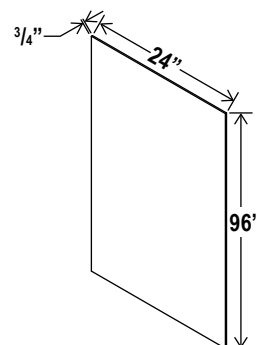

Shelf Board

Item Code	L
S2496	96

Banded on both edges
Finished on all 4 sides
Color to match cabinet