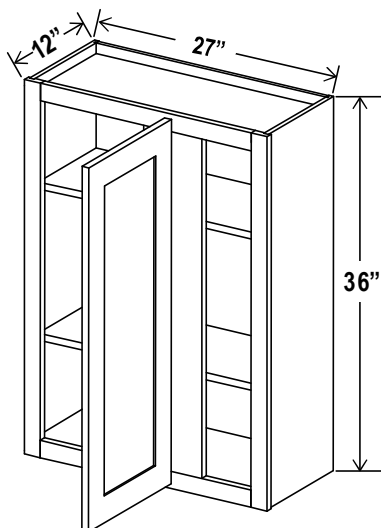

Wall Blind Corner Cabinet, 36"H

Item Code		W	H	D
WBC2736	Cabinet	27	36	12
	Door	12 9/16	35	3/4

*Three adjustable shelves
Can be pulled for exact fit*