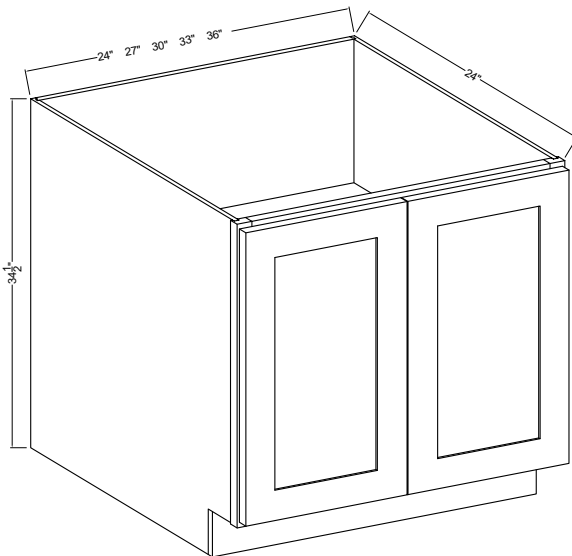

Base Cabinet Full Height Double Door

Item Code		W	H	D
BFH24	Cabinet	24	34 1/2	24
	Door	23 1/2	29	3/4
BFH27	Cabinet	27	34 1/2	24
	Door	26 1/2	29	3/4
BFH30	Cabinet	30	34 1/2	24
	Door	29 1/2	29	3/4
BFH33	Cabinet	33	34 1/2	24
	Door	32 1/2	29	3/4
BFH36	Cabinet	36	34 1/2	24
	Door	35 1/2	29	3/4