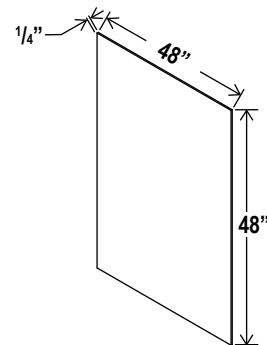

Skin Panel Interior

Item Code	W	H	D
Skin Panel - Interior	48	48	1/4

Natural color finish that matches interior