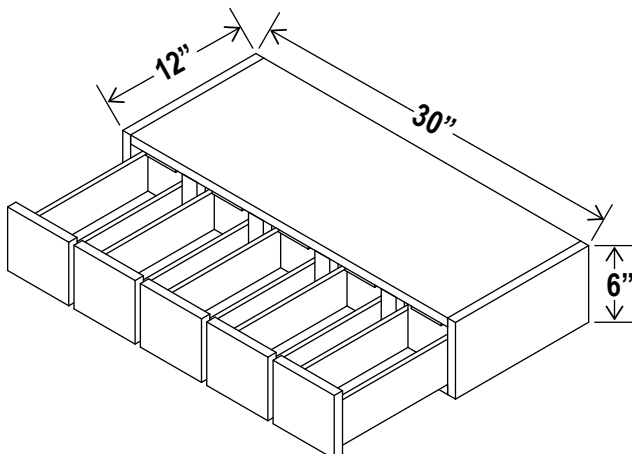

Wall Easy Reach Corner Cabinet, **15"H**

Item Code		W	H	D
WER2430	Cabinet	24	30	12
	Door	10 5/8	29	3/4
WER2436	Cabinet	24	36	12
	Door	10 5/8	35	3/4
WER2442	Cabinet	24	42	12
	Door	10 5/8	41	3/4

Wall Spice Drawer, **6"H**