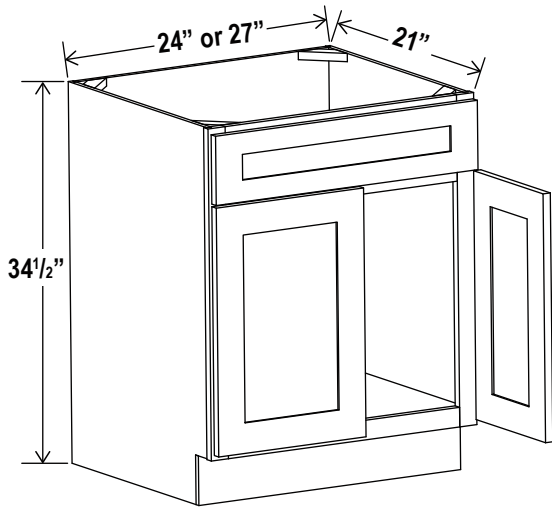

Vanity Sink Base

Item Code		W	H	D
VS24	Cabinet	24	34 1/2	21
	Door	11 3/4	22 1/2	3/4
	Drawer	23 1/4	6 1/4	3/4
VS27	Cabinet	27	34 1/2	21
	Door	13 1/4	22 1/3	3/4
	Drawer	26 1/2	6 1/4	3/4

One dummy drawer