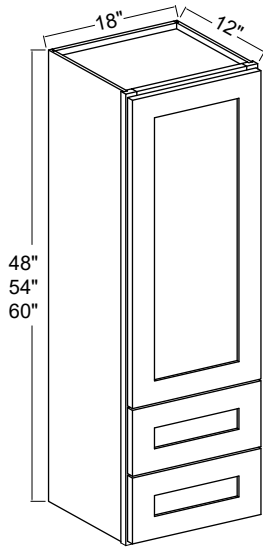

Wall Cabinets

Wall Cabinet Specifications

Wall Tower Cabinet

Item Code		W	H	D
WD1848	Cabinet	18	48	12
	Door	17 1/2	29	3/4
	Drawer	17 1/2	8 3/4	3/4
WD1854	Cabinet	18	54	12
	Door	17 1/2	35	3/4
	Drawer	17 1/2	8 3/4	3/4
WD1860	Cabinet	18	60	12
	Door	17 1/2	41	3/4
	Drawer	17 1/2	8 3/4	3/4