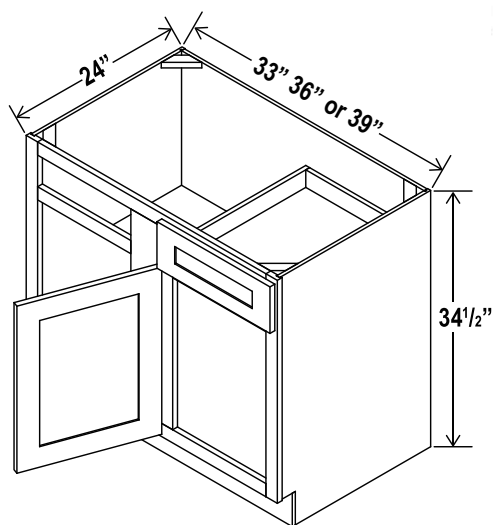

Base Cabinets

Base Cabinet Specifications

Blind Corner Base Cabinet

Item Code		W	H	D
BBC36	Cabinet	33	34 1/2	24
	Door	10	22 1/2	3/4
	Drawer	10	6 1/4	3/4
Install range: 36" - 39"				
BBC39	Cabinet	36	34 1/2	24
	Door	12 3/4	22 1/2	3/4
	Drawer	12 3/4	6 1/4	3/4
Install range: 39" - 42"				
BBC42	Cabinet	39	34 1/3	24
	Door	15 3/4	22 1/2	3/4
	Drawer	15 3/4	6 1/4	3/4
Install range: 42" - 45"				

BBC36 36"-39"
BBC39 39"-42"
BBC42 42"-45"