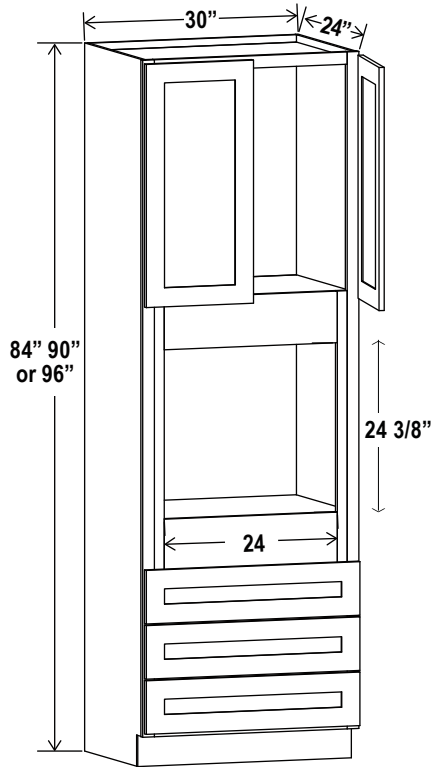

## Oven Pantry, 30"W

Item Code		W	H	D
O308424	Cabinet	30	84	24
	Door	14 3/4	17	3/4
	Drawer	29 1/2	7 3/4	3/4
Opening Dimensions: 24 W x 24 3/8 H				
O309024	Cabinet	30	90	24
	Door	14 3/4	23	3/4
	Drawer	29 1/2	7 3/4	3/4
Opening Dimensions: 24 W x 24 3/8 H				
O309624	Cabinet	30	96	24
	Door	14 3/4	29	3/4
	Drawer	29 1/2	7 3/4	3/4
Opening Dimensions: 24 W x 24 3/8 H				