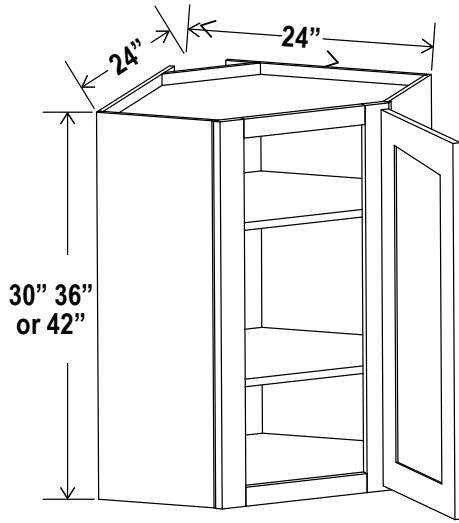

Diagonal Corner Wall Single Door, 24"W

Item Code		W	H	D
DCW2430	Cabinet	24	30	12
	Door	15 1/4	29	3/4
DCW2436	Cabinet	24	36	12
	Door	15 1/4	35	3/4
DCW2442	Cabinet	24	42	12
	Door	15 1/4	41	3/4

*Two adjustable shelves (30"-36")
Three adjustable shelves (42")*