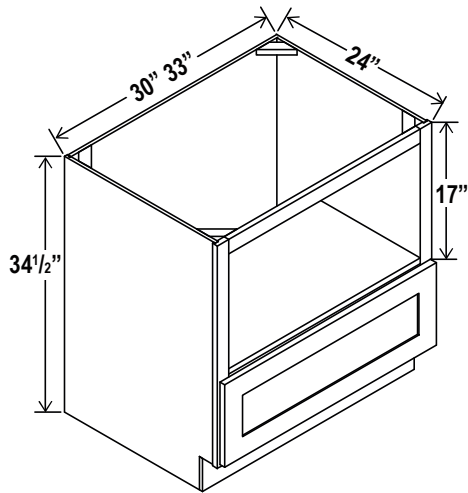

### Microwave Base Cabinet

Item Code		W	H	D
MB30	Cabinet	30	34 1/2	24
	Drawer	29 1/2	10 1/2	3/4
	Opening Dimensions: 27"W x 17"H			
MB33	Cabinet	33	34 1/2	24
	Drawer	32 1/2	10 1/2	3/4
	Opening Dimensions: 30"W x 17"H			