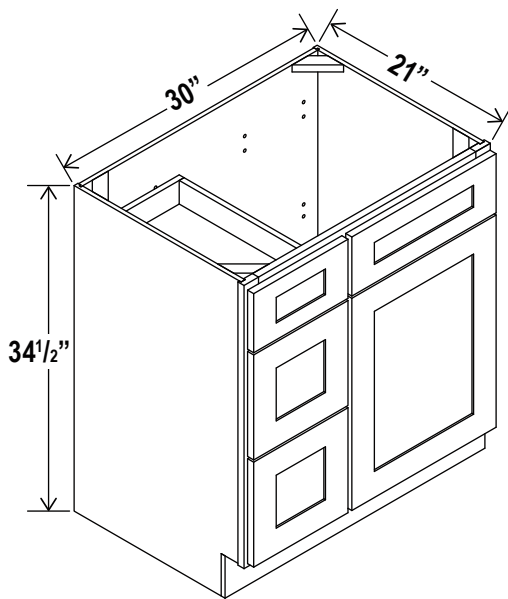

Vanity Combo