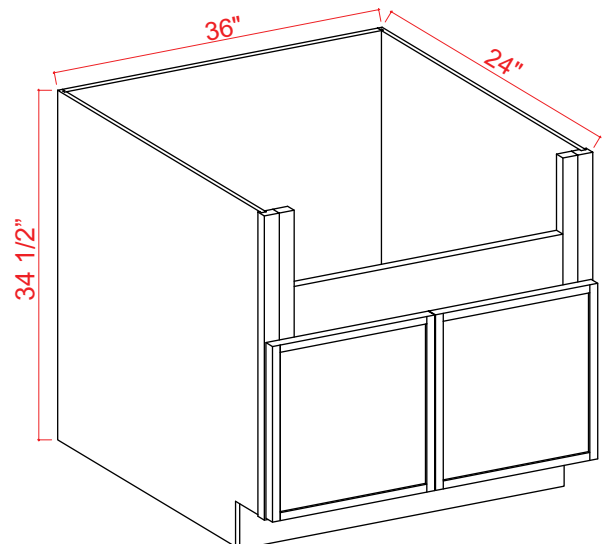

Farm Sink Base

Item Code		W	H	D
FSB36	Cabinet	36	34 1/2	24
	Door	17 3/4	17 1/4	3/4
	Sink trimout: 30" W x 7 1/2" - 9" H