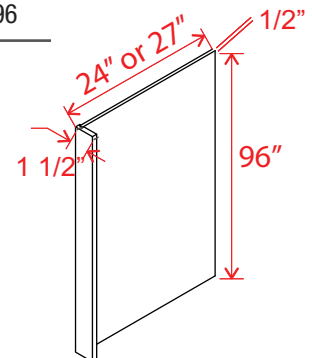

Refrigerator End Panel

Item Code	L
REPV2496	96
REPV2796	96

Note: Edges are not finished