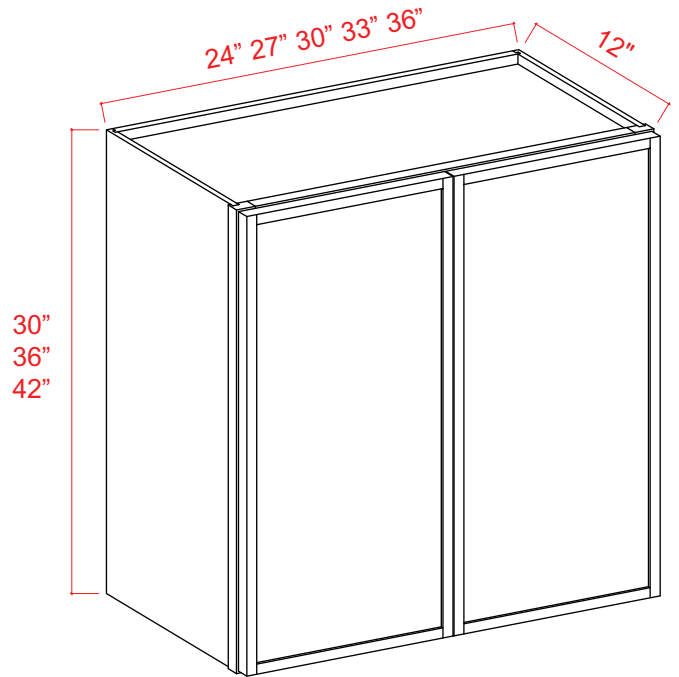

Wall Cabinet Double Door

Item Code		W	H	D
W2430	Cabinet	24	30	12
	Door	11 3/4	29 3/4	3/4
W2436	Cabinet	24	36	12
	Door	11 3/4	35 3/4	3/4
W2442	Cabinet	24	42	12
	Door	11 3/4	41 3/4	3/4
W2730	Cabinet	27	30	12
	Door	13 1/4	29 3/4	3/4
W2736	Cabinet	27	36	12
	Door	13 1/4	35 3/4	3/4
W2742	Cabinet	27	42	12
	Door	13 1/4	41 3/4	3/4
W3030	Cabinet	30	30	12
	Door	14 3/4	29 3/4	3/4
W3036	Cabinet	30	36	12
	Door	14 3/4	35 3/4	3/4
W3042	Cabinet	30	42	12
	Door	14 3/4	41 3/4	3/4
W3330	Cabinet	33	30	12
	Door	17 3/4	29 3/4	3/4
W3336	Cabinet	18	36	12
	Door	17 3/4	35 3/4	3/4
W3342	Cabinet	18	42	12
	Door	17 3/4	41 3/4	3/4
W3630	Cabinet	36	30	12
	Door	17 3/4	29 3/4	3/4
W3636	Cabinet	36	36	12
	Door	17 3/4	35 3/4	3/4
W3642	Cabinet	36	42	12
	Door	17 3/4	41 3/4	3/4
W3930	Cabinet	39	30	12
	Door	19 1/4	29 3/4	3/4

2 Adjustable Shelves (30" & 36")
3 Adjustable Shelves (42")