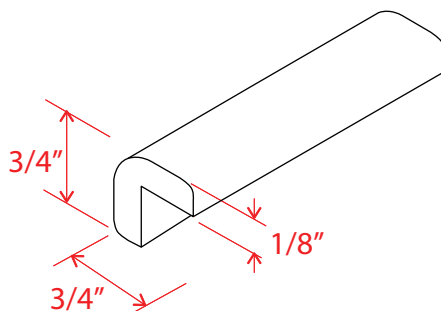

Outside Corner Moulding

Item Code	L
OCM8	96