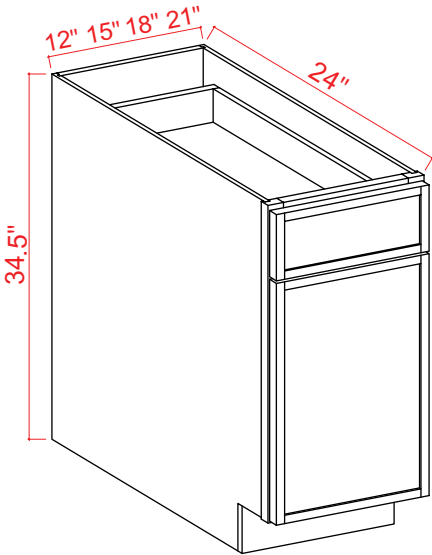

Base Waste Basket Cabinet

Item Code		W	H	D
BWB18	Cabinet	18	34 1/2	24
	Top Drawer	17 1/2	6 1/4	3/4
	Bottom Drawer	17 1/2	22 1/2	3/4