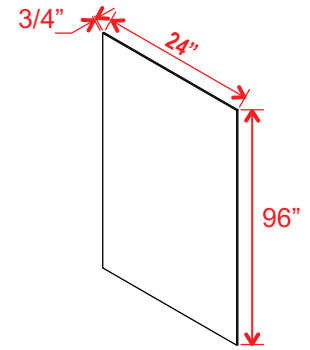

Shelf Board

Item Code	L
S2496	96