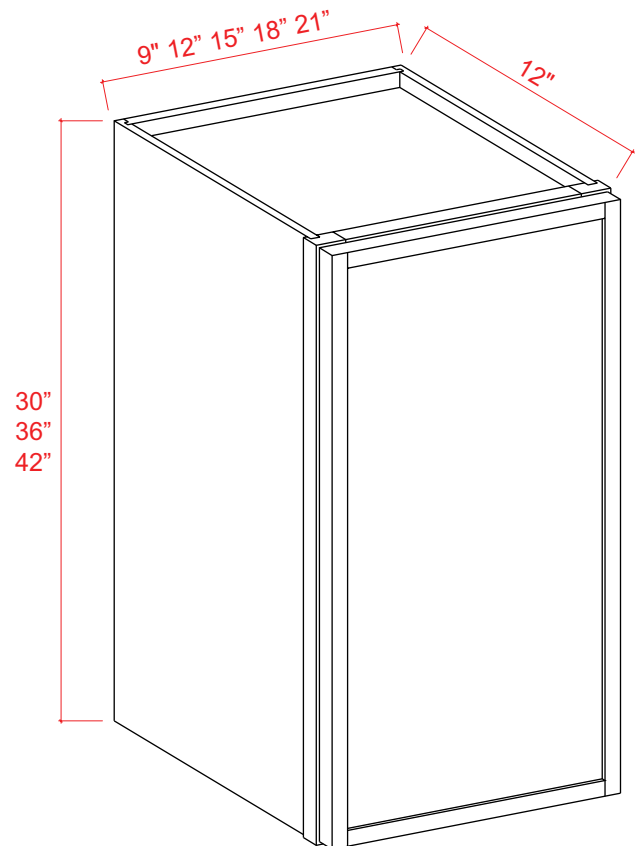

Wall Cabinet Single Door

Item Code		W	H	D
W0930	Cabinet	9	30	12
	Door	8 3/4	29 3/4	3/4
W0936	Cabinet	9	36	12
	Door	8 3/4	35 3/4	3/4
W0942	Cabinet	9	42	12
	Door	8 3/4	41 3/4	3/4
W1230	Cabinet	12	30	12
	Door	11 3/4	29 3/4	3/4
W1236	Cabinet	12	36	12
	Door	11 3/4	35 3/4	3/4
W1242	Cabinet	12	42	12
	Door	11 3/4	41 3/4	3/4
W1530	Cabinet	15	30	12
	Door	14 3/4	29 3/4	3/4
W1536	Cabinet	15	36	12
	Door	14 3/4	35 3/4	3/4
W1542	Cabinet	15	42	12
	Door	14 3/4	41 3/4	3/4
W1830	Cabinet	18	30	12
	Door	17 3/4	29 3/4	3/4
W1836	Cabinet	18	36	12
	Door	17 3/4	35 3/4	3/4
W1842	Cabinet	18	42	12
	Door	17 3/4	41 3/4	3/4
W2130	Cabinet	21	30	12
	Door	20 3/4	29 3/4	3/4
W2136	Cabinet	21	36	12
	Door	20 3/4	35 3/4	3/4
W2142	Cabinet	21	42	12
	Door	20 3/4	41 3/4	3/4

2 Adjustable Shelves (30" & 36")
3 Adjustable Shelves (42")