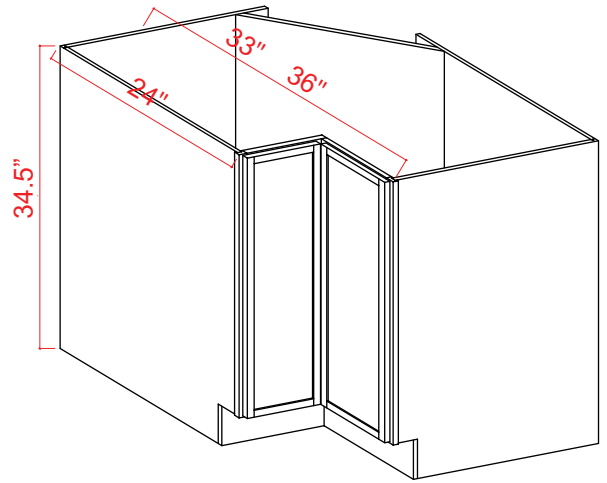

Easy Reach Base Cabinet

Item Code		W	H	D
ERB33	Cabinet	33	34 1/2	24
	Door	7 5/8	29	3/4
ERB36	Cabinet	36	34 1/2	24
	Door	10 5/8	29	3/4

One Bi-fold Door

Blind Corner Base Cabinet

Item Code		W	H	D
BBC36*	Cabinet	33	34 1/2	24
	Door	10	22 1/2	3/4
	Drawer	10	6 1/4	3/4
*Install range 37" min., 40" max; Specify Left-hinge or Right-hinge assembly				
BBC39*	Cabinet	36	34 1/2	3/4
	Door	12 3/4	22 1/2	3/4
	Drawer	12 3/4	6 1/4	24
*Install range 40" min., 43" max; Specify Left-hinge or Right-hinge assembly				
BBC42*	BCabinet	39	34 1/2	3/4
	Door	15 3/4	22 1/2	24
	Drawer	15 3/4	6 1/4	3/4
*Install range 43" min., 46" max; Specify Left-hinge or Right-hinge assembly