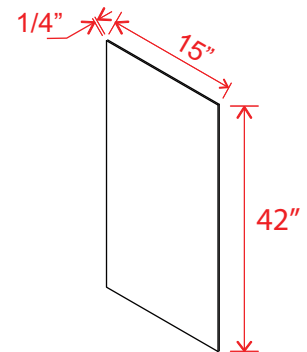

Wall Skin Panel

Item Code	L
WSV42	42

Note: Edges are not finished