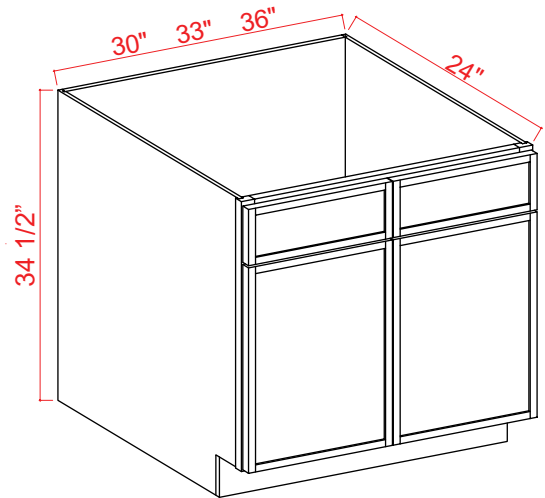

Sink Base

Item Code		W	H	D
SB30	Cabinet	30	34 1/2	24
	Door	14 3/4	22 3/4	3/4
	Drawer	14 3/4	6 1/4	3/4
SB33	Cabinet	33	34 1/2	24
	Door	16 1/4	22 3/4	3/4
	Drawer	16 1/4	6 1/4	3/4
SB36	Cabinet	36	34 1/2	24
	Door	17 3/4	22 3/4	3/4
	Drawer	17 3/4	6 1/4	3/4