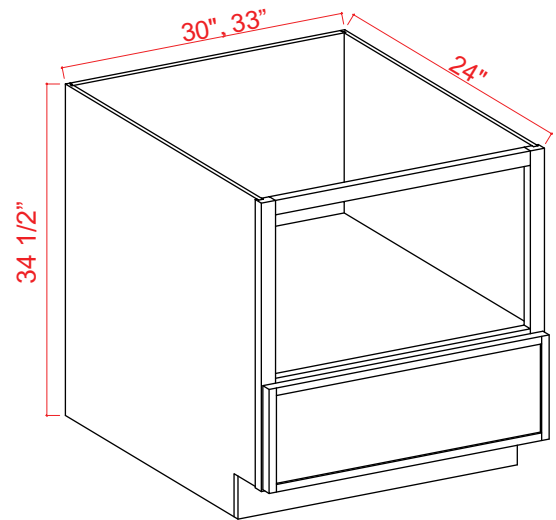

Microwave Base Cabinet

Item Code		W	H	D
MB30	Cabinet	30	34 1/2	24
	Drawer	29 3/4	10 1/2	3/4
	Opening Dimensions: 27"W x 17"H			
MB33	Cabinet	33	34 1/2	24
	Drawer	32 3/4	10 1/2	3/4
	Opening Dimensions: 30"W x 17"H