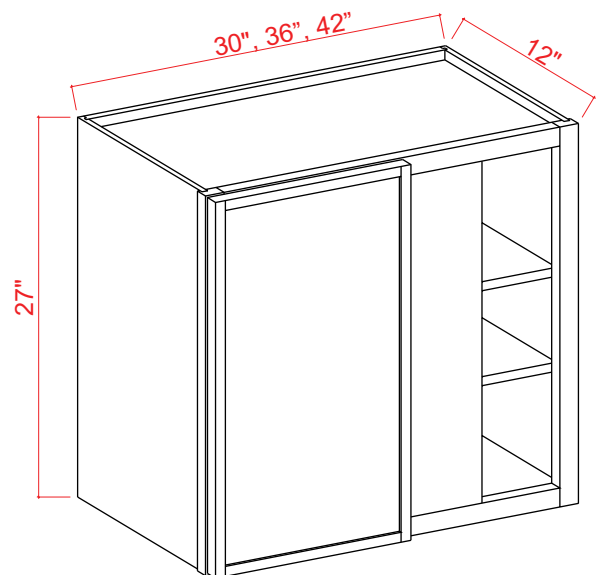

2 adjustable shelves (30" - 36")
3 adjustable shelves (42")
Can be pulled for exact fit