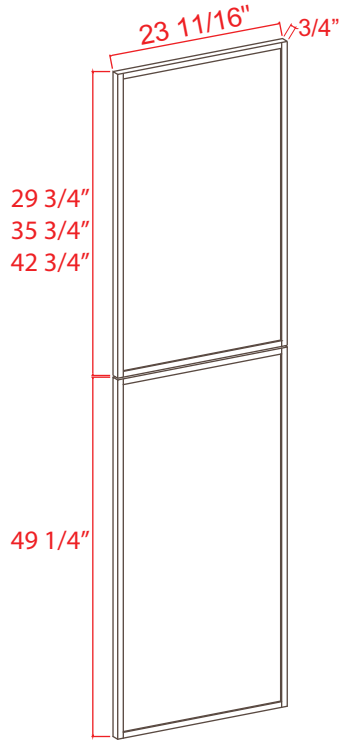

Tall Decorative Door Panel

Item Code	L
TDEP2484	79
TDEP2490	85
TDEP2496	91