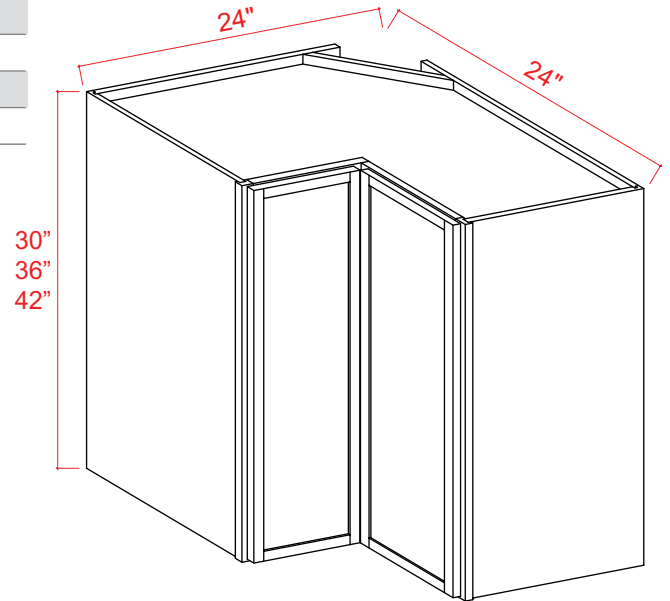

Easy Reach Wall Cabinet

Item Code		W	H	D
WER2430	Cabinet	24	30	24
	Door	10 5/8	29 3/4	3/4
WER2436	Cabinet	24	36	24
	Door	10 5/8	35 3/4	3/4
WER2442	Cabinet	24	42	24
	Door	10 5/8	41 3/4	3/4

2 adjustable shelves (30" & 36")
3 adjustable shelves (42")

Wall Blind Corner Cabinet

Item Code		W	H	D
WBC2730	Cabinet	27	30	12
	Door	12 9/16	29 3/4	3/4
WBC2736	Cabinet	27	36	12
	Door	12 9/16	35 3/4	3/4
WBC2742	Cabinet	27	42	12
	Door	12 9/16	41 3/4	3/4