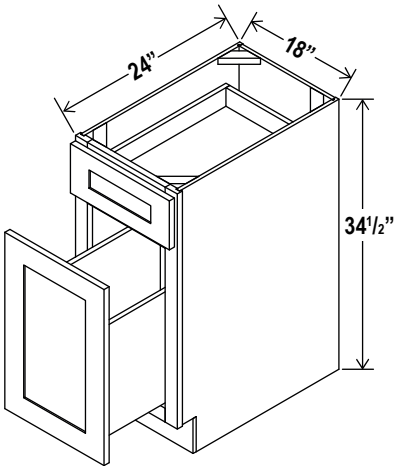

Base Waste Basket Cabinet

Item Code		W	H	D
BWB18	Cabinet	18	34 1/2	24
	Top Drawer	17 1/2	6 1/4	3/4
	Bottom Drawer	17 1/2	22 1/2	3/4