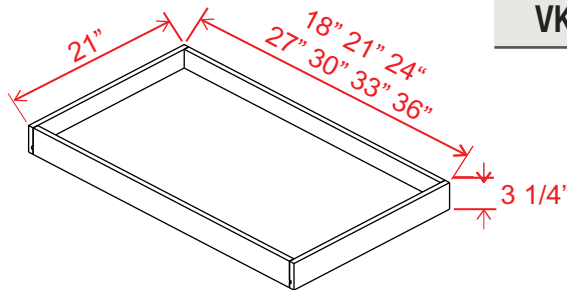

Roll Out Tray

Item Code
RS18
RS21
RS24
RS27
RS30
RS33
RS36