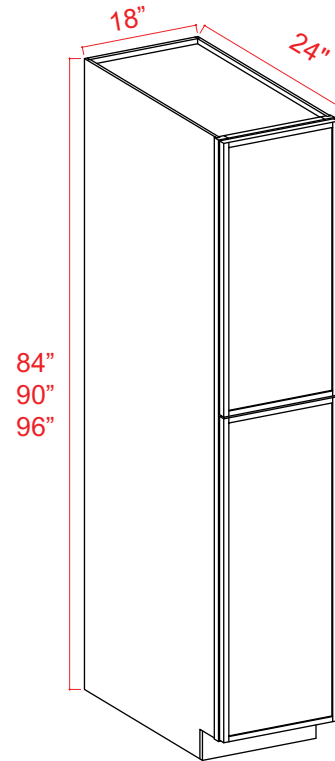

Tall Pantry 2 Doors

Item Code		W	H	D
U188424	Cabinet	18	84	24
	Top Door	17 3/4	29 3/4	3/4
	Bottom Door	17 3/4	49 1/4	3/4
U189024	Cabinet	18	90	24
	Top Door	17 3/4	35 3/4	3/4
	Bottom Door	17 3/4	49 1/4	3/4
U189624	Cabinet	18	96	24
	Top Door	17 3/4	41 3/4	3/4
	Bottom Door	17 3/4	49 1/4	3/4

Two Doors
Two Adjustable Top Shelves
Three Bottom Shelves
Note: Roll Out Shelf Kits Available

Tall Pantry 4 Doors

Item Code		W	H	D
U248424	Cabinet	24	84	24
	Top Door	11 3/4	29 3/4	3/4
	Bottom Door	11 3/4	49 1/4	3/4
U308424	Cabinet	30	84	24
	Top Door	14 3/4	29 3/4	3/4
	Bottom Door	14 3/4	49 1/4	3/4
U249024	Cabinet	24	90	24
	Top Door	11 3/4	35 3/4	3/4
	Bottom Door	11 3/4	49 1/4	3/4
U309024	Cabinet	30	90	24
	Top Door	14 3/4	35 3/4	3/4
	Bottom Door	14 3/4	49 1/4	3/4
U249624	Cabinet	24	96	24
	Top Door	11 3/4	41 3/4	3/4
	Bottom Door	11 3/4	49 1/4	3/4
U309624	Cabinet	30	96	24
	Top Door	29 3/4	41 3/4	3/4
	Bottom Door	14 3/4	49 1/4	3/4