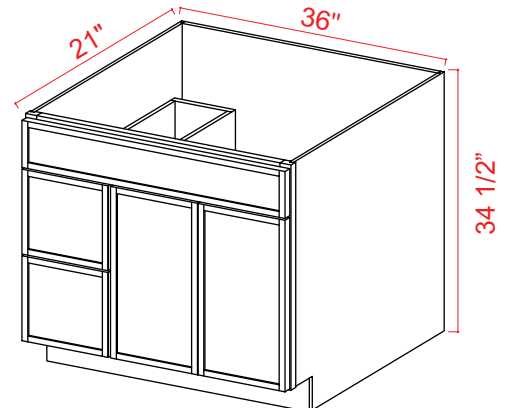

V3621TDL: 36" Combo w Drawers Left
V3621TDR: 36" Combo w Drawers Right