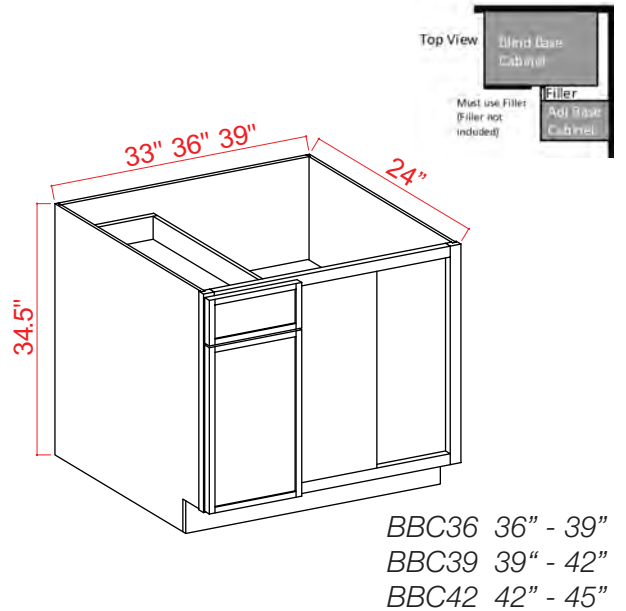

Easy Reach Base Cabinet

Item Code		W	H	D
ERB33	Cabinet	33	34 1/2	24
	Door	7 5/8	29	3/4
ERB36	Cabinet	36	34 1/2	24
	Door	10 5/8	29	3/4

Blind Corner Base Cabinet

Item Code		W	H	D
BBC36*	Cabinet	33	34 1/2	24
	Door	10	22 1/2	3/4
	Drawer	10	6 1/4	3/4
*Install range 37" min., 40" max; Specify Left-hinge or Right-hinge assembly				
BBC39*	Cabinet	36	34 1/2	3/4
	Door	12 3/4	22 1/2	3/4
	Drawer	12 3/4	6 1/4	24
*Install range 40" min., 43" max; Specify Left-hinge or Right-hinge assembly				
BBC42*	BCabinet	39	34 1/2	3/4
	Door	15 3/4	22 1/2	24
	Drawer	15 3/4	6 1/4	3/4
*Install range 43" min., 46" max; Specify Left-hinge or Right-hinge assembly				

Wood Tray / Chrome Tray

Item Code

Wood Tray

Chrome Tray 33

Chrome Tray 36

Add ^T to ERB for Lazy Susan
Wood tray does not have a pole included in the middle
Wood tray *** Can be used in frameless line. Fits both 33" and 36"
rays are shelf mounted