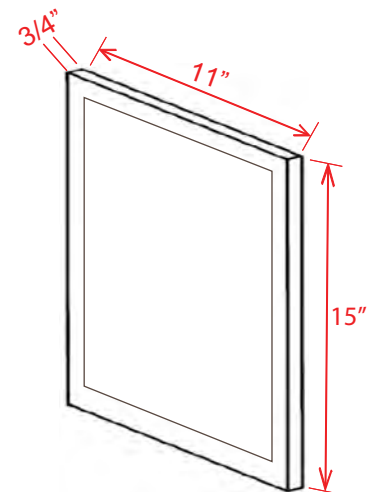

Sample Door

Item Code
SD