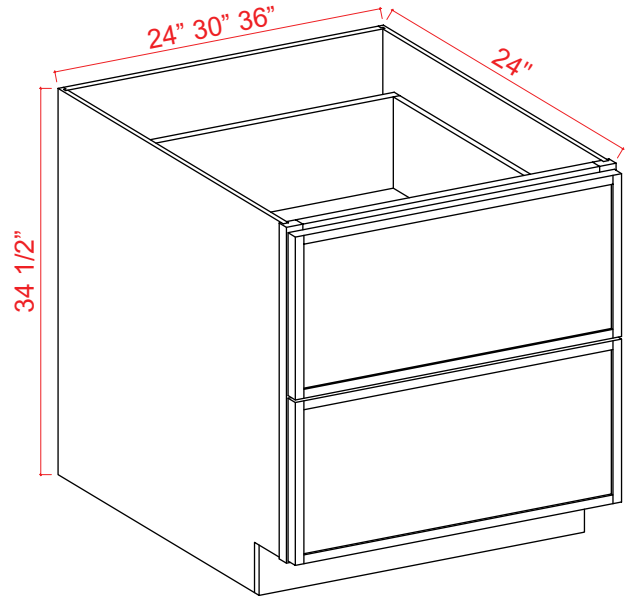

Base Cabinet 2 Drawers

Item Code		W	H	D
2DB24	Cabinet	24	34 1/2	24
	Top Drawer	23 3/4	14 1/2	3/4
	Bottom Drawer	23 3/4	14 1/2	3/4
2DB30	Cabinet	30	34 1/2	24
	Top Drawer	29 1/2	14 1/2	3/4
	Bottom Drawer	29 1/2	14 1/2	3/4
2DB36	Cabinet	36	34 1/2	24
	Top Drawer	35 1/2	14 1/2	3/4
	Bottom Drawer	35 1/2	14 1/2	3/4