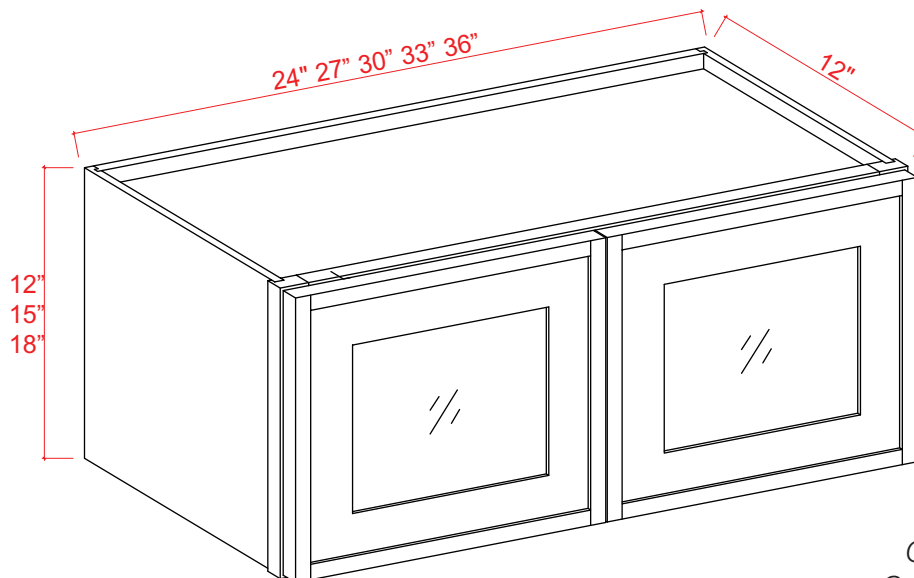

Wall Cabinet Double Glass Doors

Item Code		W	H	D
W2412GD	Cabinet	24	12	12
	Door	11 3/4	11 3/4	3/4
W2415GD	Cabinet	24	15	12
	Door	11 3/4	14 3/4	3/4
W2418GD	Cabinet	24	18	12
	Door	11 3/4	17 3/4	3/4
W2712GD	Cabinet	27	12	12
	Door	13 1/4	11 3/4	3/4
W2715GD	Cabinet	27	15	12
	Door	13 1/4	14 3/4	3/4
W2718GD	Cabinet	27	18	12
	Door	13 1/4	17 3/4	3/4
W3012GD	Cabinet	30	12	12
	Door	14 3/4	11 3/4	3/4
W3015GD	Cabinet	30	15	12
	Door	14 3/4	14 3/4	3/4
W3018GD	Cabinet	30	18	12
	Door	14 3/4	17 3/4	3/4
W3312GD	Cabinet	33	12	12
	Door	16 1/4	11 3/4	3/4
W3315GD	Cabinet	33	15	12
	Door	16 1/4	14 3/4	3/4
W3318GD	Cabinet	33	18	12
	Door	16 1/4	17 3/4	3/4
W3612GD	Cabinet	36	12	12
	Door	17 3/4	11 3/4	3/4
W3615GD	Cabinet	36	15	12
	Door	17 3/4	14 3/4	3/4
W3618GD	Cabinet	36	18	12
	Door	17 3/4	17 3/4	3/4

*Clear Glass included
Color Matched Interior*