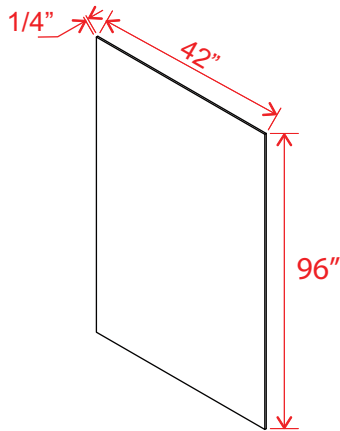

Finish Plywood Panel

Item Code	L
FPV4296	96

Note: Edges are not finished