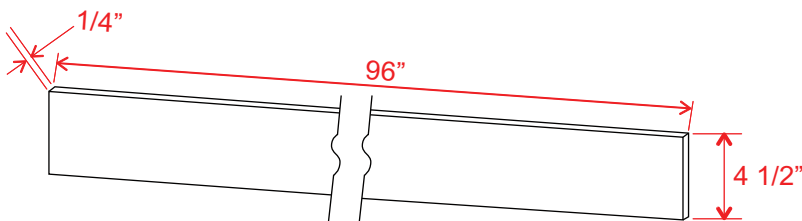

Toe Kick

Item Code	L
TKC	96