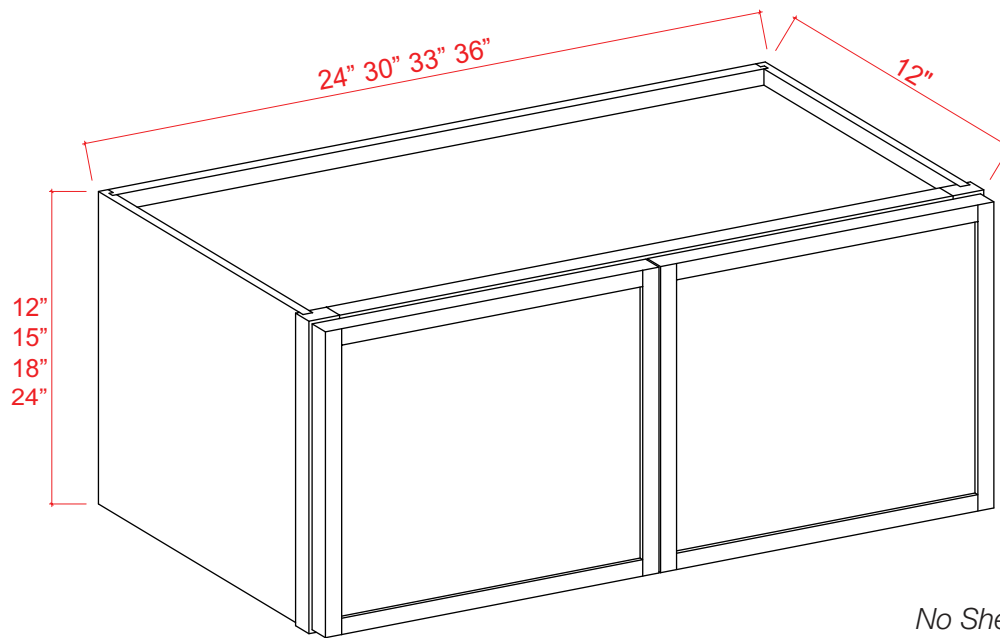

Wall Cabinet Double Doors

Item Code		W	H	D
W2418	Cabinet	24	18	12
	Door	11 3/4	17 3/4	3/4
W3012	Cabinet	30	12	12
	Door	14 3/4	11 3/4	3/4
W3015	Cabinet	30	15	12
	Door	14 3/4	14 3/4	3/4
W3018	Cabinet	30	18	12
	Door	14 3/4	17 3/4	3/4
W3024	Cabinet	30	24	12
	Door	14 3/4	23 3/4	3/4
W3312	Cabinet	33	12	12
	Door	16 1/4	11 3/4	3/4
W3315	Cabinet	33	15	12
	Door	16 1/4	14 3/4	3/4
W3318	Cabinet	33	18	12
	Door	16 1/4	17 3/4	3/4
W3324	Cabinet	33	24	12
	Door	16 1/4	23 3/4	3/4
W3612	Cabinet	36	12	12
	Door	17 3/4	11 3/4	3/4
W3615	Cabinet	36	15	12
	Door	17 3/4	14 3/4	3/4
W3618	Cabinet	36	18	12
	Door	17 3/4	17 3/4	3/4
W3624	Cabinet	36	24	12
	Door	17 3/4	23 3/4	3/4

No Shelf (12", 15", 18")
1 Adjustable Shelf (24")