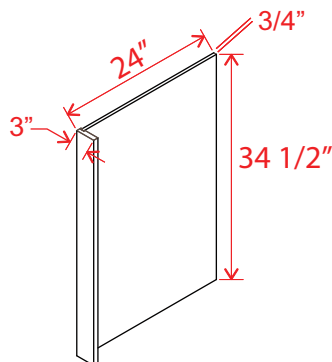

### Dishwasher Return Panel

Item Code	L
DWR3	34 1/2

Note: Edges are not finished