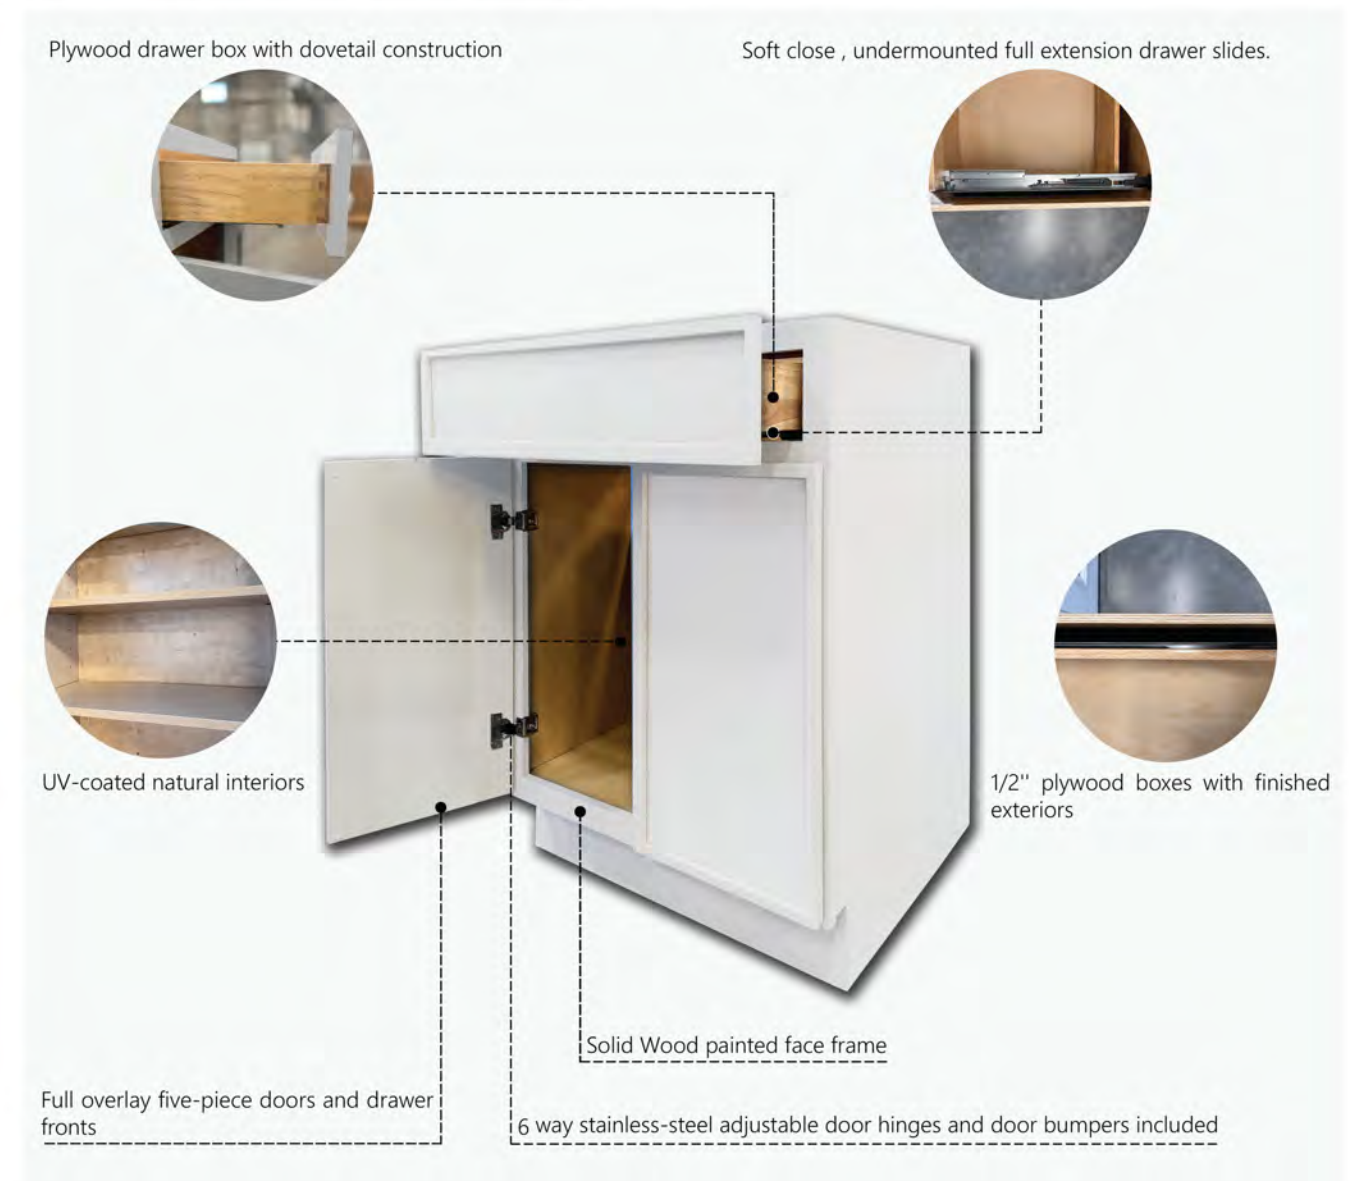

## CABINET CONSTRUCTION LAYOUT - SLIM SHAKER

1. Full overlay door and drawer front.
2. 6-way adjustable European-style hinge with soft-close feature
3. Shelving is 3/4 inch thick cabinet-grade plywood with front edge banding.
4. Dovetail drawers with solid wood on all sides, full extension
5. Concealed under-mount full extension drawer glides with soft-close feature
6. 1/2 inch cabinet-grade plywood box, UV coated natural plywood on interior
7. Bracket reinforcements for base cabinet
8. Double-doweled face frame joint
9. Hardwood face frame
10. Door bumpers