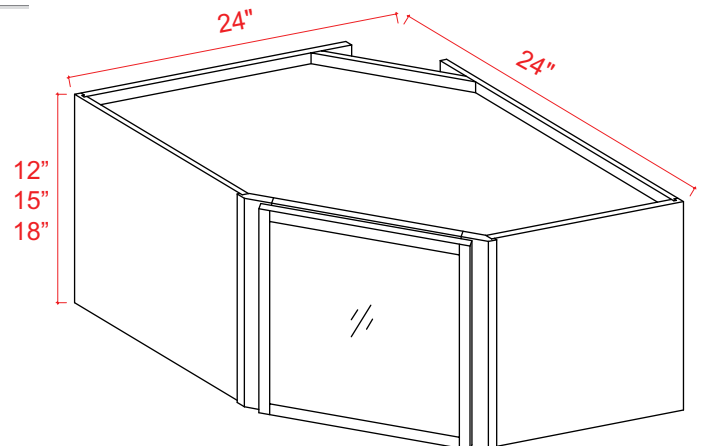

*Clear glass included
Color matched interior
No shelf*