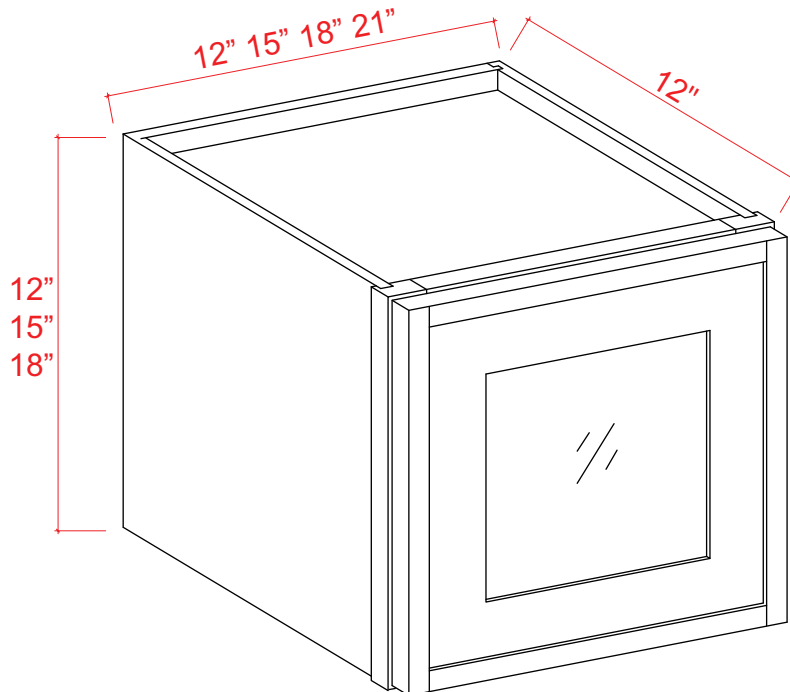

Wall Cabinet Single Glass Door

Item Code		W	H	D
W1212GD	Cabinet	12	12	12
	Door	11 1/2	11 3/4	3/4
W1215GD	Cabinet	12	15	3/4
	Door	11 1/2	14 3/4	12
W1218GD	Cabinet	12	18	3/4
	Door	11 1/2	17 3/4	3/4
W1512GD	Cabinet	15	12	12
	Door	14 1/2	11 3/4	3/4
W1515GD	Cabinet	15	15	3/4
	Door	14 1/2	14 3/4	12
W1518GD	Cabinet	15	18	3/4
	Door	14 1/2	17 3/4	3/4
W1812GD	Cabinet	18	12	12
	Door	17 1/2	11 3/4	3/4
W1815GD	Cabinet	18	15	3/4
	Door	17 1/2	14 3/4	12
W1818GD	Cabinet	18	18	3/4
	Door	17 1/2	17 3/4	3/4
W2112GD	Cabinet	21	12	12
	Door	20 1/2	11 3/4	3/4
W2115GD	Cabinet	21	15	3/4
	Door	20 1/2	14 3/4	12
W2118GD	Cabinet	21	18	3/4
	Door	20 1/2	17 3/4	3/4

*Clear Glass Included
Color Matched Interior*