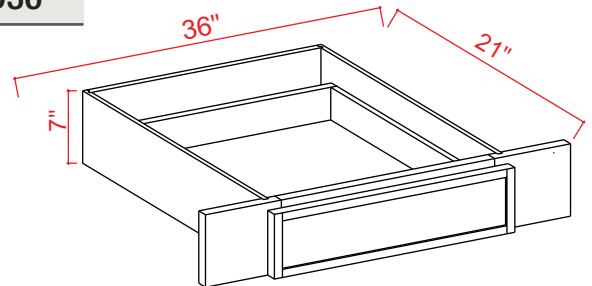

Knee Drawer

Item Code
VKD36