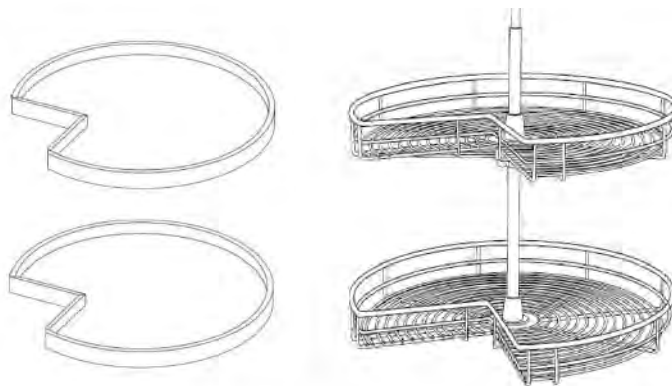

## Wood Tray / Chrome Tray

Item Code

Wood Tray

Chrome Tray 33

Chrome Tray 36

Add <sup>T</sup> to ERB for Lazy Susan  
 Wood tray does not have a pole included in the middle  
 Wood tray \*\*\* Can be used in frameless line. Fits both 33" and 36"  
 rays are shelf mounted