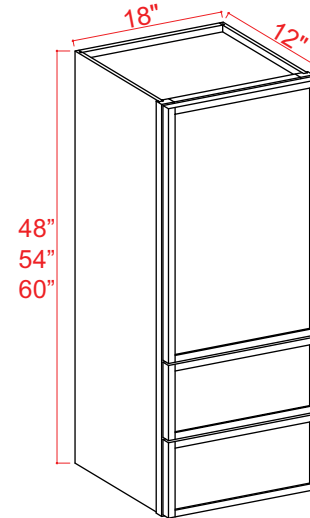

Wall Cabinet With Drawers

Item Code		W	H	D
WD1848	Cabinet	18	48	12
	Door	17 3/4	29 3/4	3/4
	Drawer	17 3/4	8 3/4	3/4
WD1854	Cabinet	18	54	12
	Door	17 3/4	35 3/4	3/4
	Drawer	17 3/4	8 3/4	3/4
WD1860	Cabinet	18	60	12
	Door	17 3/4	41 3/4	3/4
	Drawer	17 3/4	8 3/4	3/4