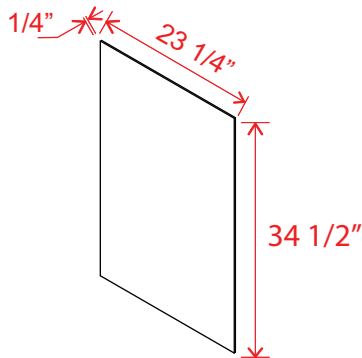

Base Skin Veneer Panel

Item Code	L
BSV	34 1/2

Note: Edges are not finished