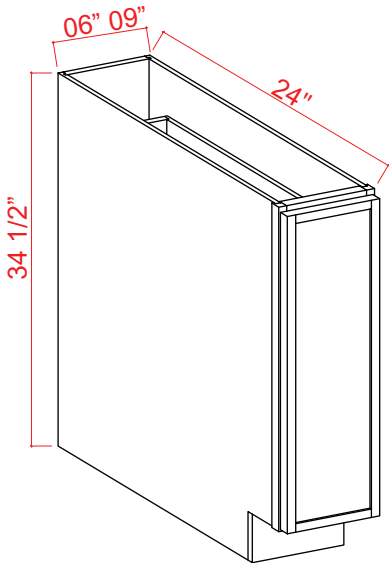

Spice Pull Base Cabinet

Item Code		W	H	D
SPB6	Cabinet	6	34 1/2	24
	Drawer	5 1/2	29	3/4
SPB9	Cabinet	9	34 1/2	24
	Drawer	8 1/2	29	3/4