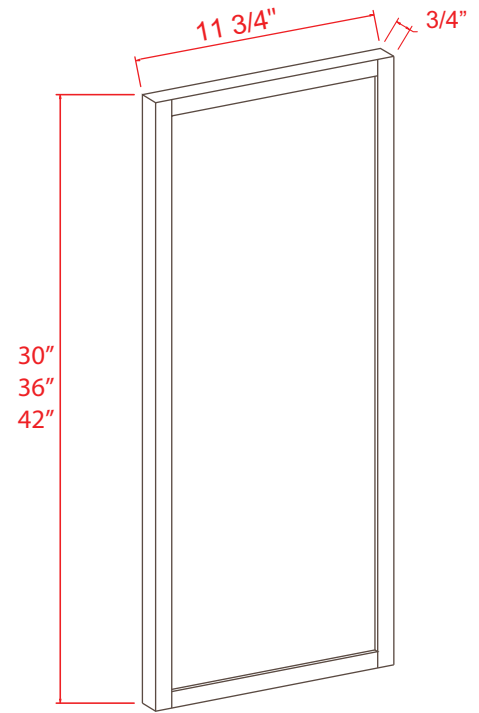

Wall Decorative Door Panel

Item Code	L
WDEP30	29 3/4
WDEP36	35 3/4
WDEP42	41 3/4