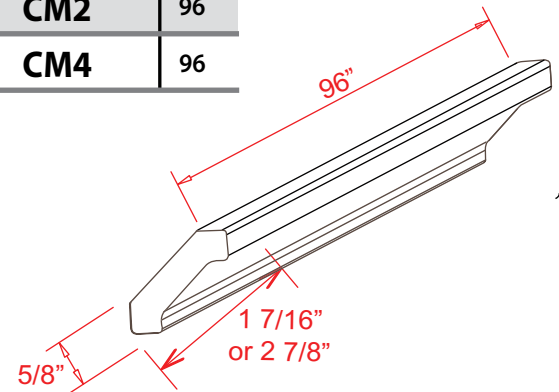

Crown Moulding

Item Code	L
CM2	96
CM4	96