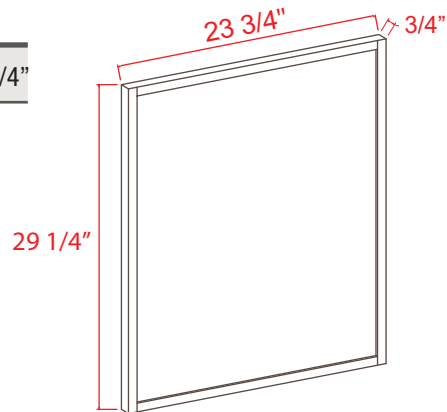

Base Decorative Door Panel

Item Code	L
BDEP	29 1/4"