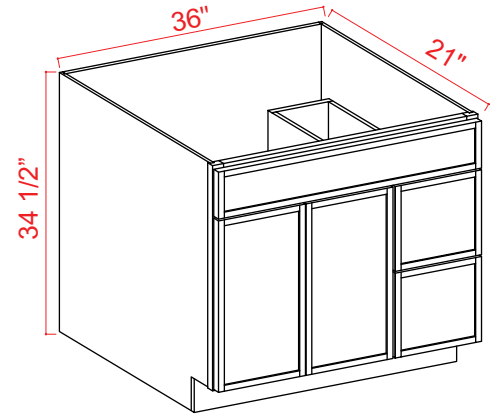

V3021TDL: 30" Combo w Drawers Left
V3021TDR: 30" Combo w Drawers Right