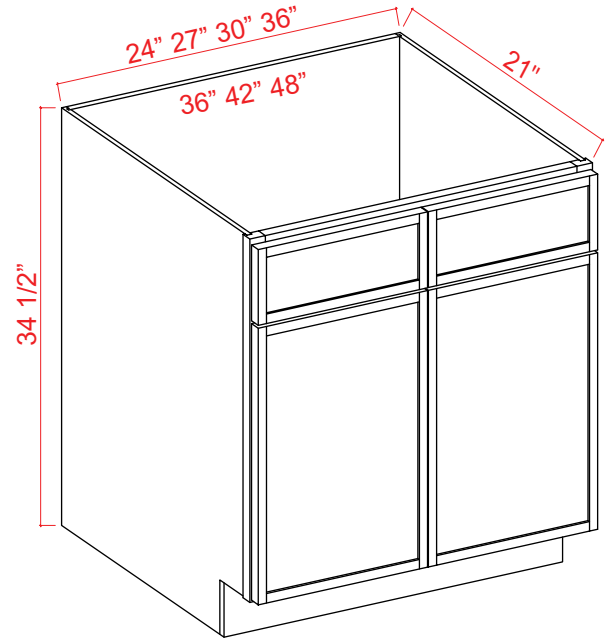

Vanity Sink Cabinet

Item Code		W	H	D
VS24	Cabinet	24	34 1/2	21
	Doors	11 3/4	22 3/4	3/4
	Dummy Drawer	23 1/4	6 1/4	3/4
VS27	Cabinet	27	34 1/2	21
	Doors	13 1/4	22 3/4	3/4
	Dummy Drawer	26 1/2	6 1/4	3/4
VS30	Cabinet	30	34 1/2	21
	Doors	14 3/4	22 3/4	3/4
	Dummy Drawers	14 3/4	6 1/4	3/4
VS36	Cabinet	36	34 1/2	21
	Doors	17 3/4	22 3/4	3/4
	Dummy Drawers	17 3/4	6 1/4	3/4