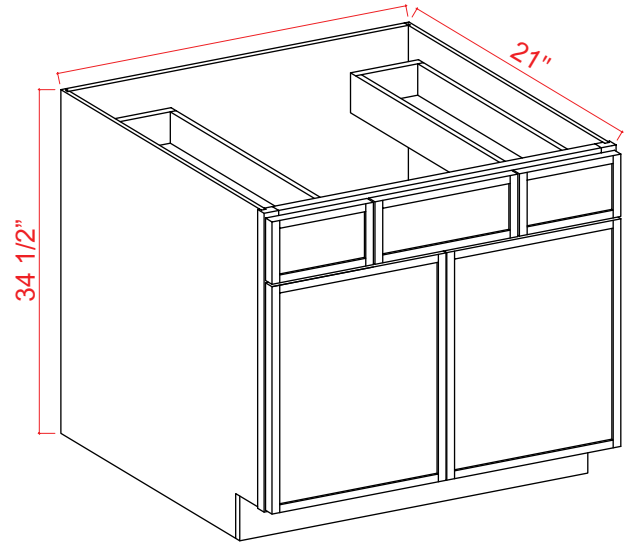

Vanity Sink Drawer Base Cabinet

Item Code		W	H	D
VSD36	Cabinet	36	34 1/2	21
	Doors	17 3/4	22 1/2	3/4
	Outside Drawers	10 1/4	6 1/4	3/4
	Center Drawer	14 1/2	6 1/4	3/4
VSD42	Cabinet	42	34 1/2	21
	Doors	20 3/4	22 1/2	3/4
	Outside Drawers	11 1/2	6 1/4	3/4
	Center Drawer	18	6 1/4	3/4
VSD48	Cabinet	48	34 1/2	21
	Doors	23 3/4	22 1/2	3/4
	Outside Drawers	14 1/2	6 1/4	3/4
	Center Drawer	18	6 1/4	3/4