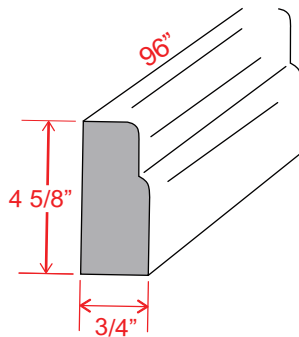

Furniture Base Moulding

Item Code	L
FBM	96