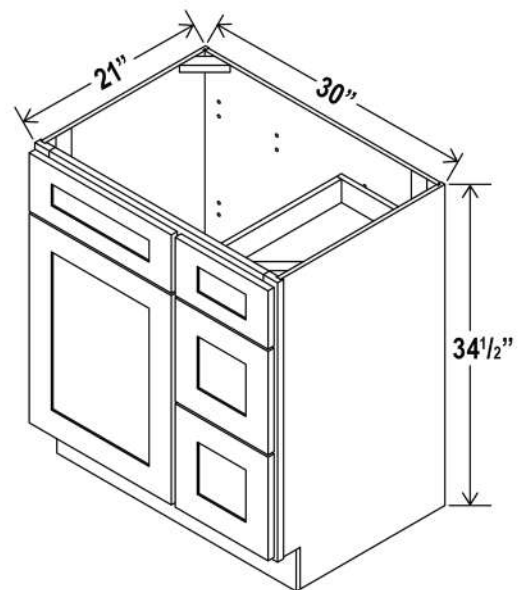

Vanity Combo

Item Code		W	H	D
V3021DL	Cabinet	30	34 1/2	21
	Door	17 1/2	22 1/2	3/4
	Long Drawer	17 1/2	6 1/4	3/4
	Top Drawer	11 1/2	6 1/4	3/4
	Bottom Drawer	11 1/2	11 1/8	3/4
V3021DR	Cabinet	30	34 1/2	21
	Door	17 1/2	22 1/2	3/4
	Long Drawer	17 1/2	6 1/4	3/4
	Top Drawer	11 1/2	6 1/4	3/4
	Bottom Drawer	11 1/2	11 1/8	3/4

V3021DL: 30" combo with drawers on left
V3021DR: 30" combo with drawers on right