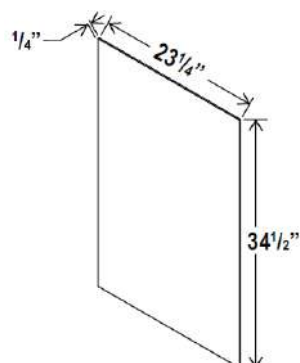

Base Skin Veneer Panel

Item Code	L
BSV	34 1/2

Note: Edges are not finished