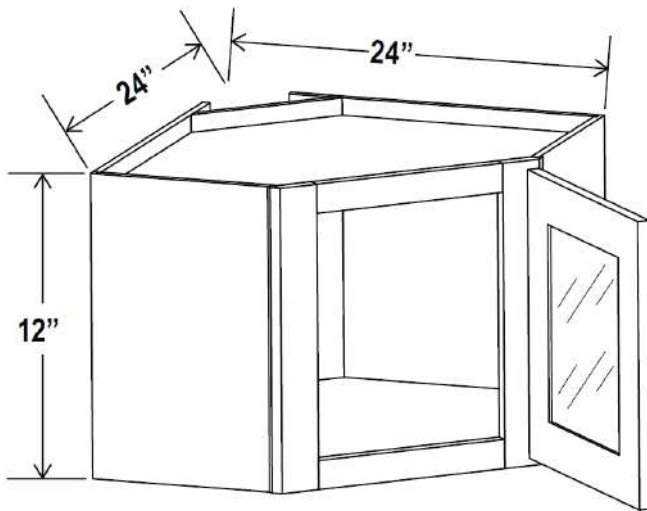

Diagonal Corner Wall Glass Door, 24”W

Item Code		W	H	D
DCW2412GD	Cabinet	24	12	12
	Door	15 1/4	11	3/4

Clear glass included
Color matched interior