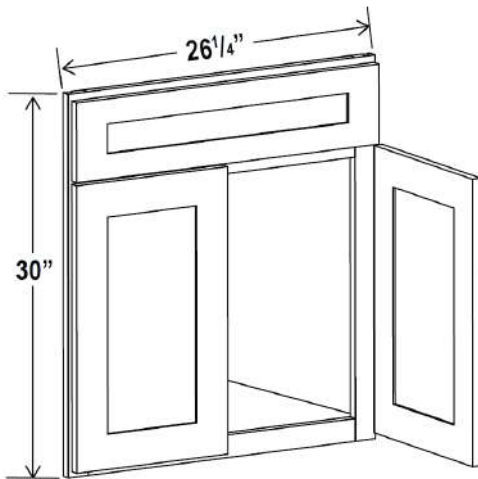

Corner Sink Base Front

Item Code	W	H	D	
DCSF42	Cabinet	26 1/4	30	3/4
	Door	11 3/4	22 1/2	3/4
	Drawer	23 1/2	6 1/4	3/4

For use with SBF4242