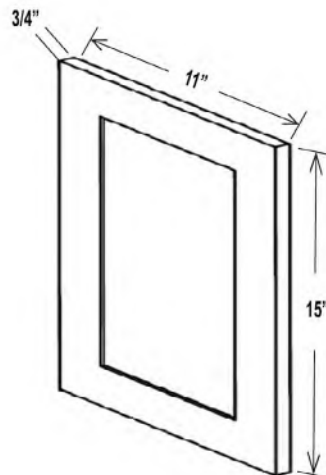

Arched Valance

Item Code
VA30
VA36
VA42
VA48

Roll Out Tray

Item Code
RS18
RS21
RS24
RS27
RS30
RS33
RS36

Note: Natural finish. Side mount only.

Sample Door

Item Code
SD