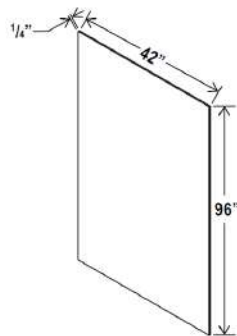

Tall Filler

Item Code	L
F396	96
F696	96

Filler

Item Code	L
F342	42
F642	42

Finish Plywood Panel

Item Code	L
FPV4296	96

Note: Edges are not finished

Tall Skin Veneer Panel