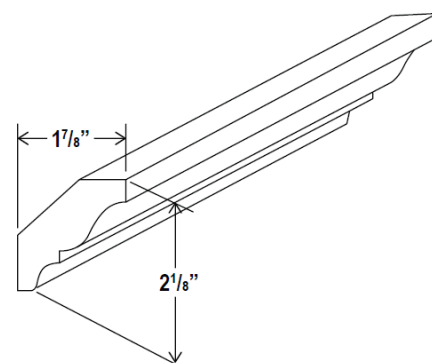

Crown Moulding

Item Code	L
CM8	96