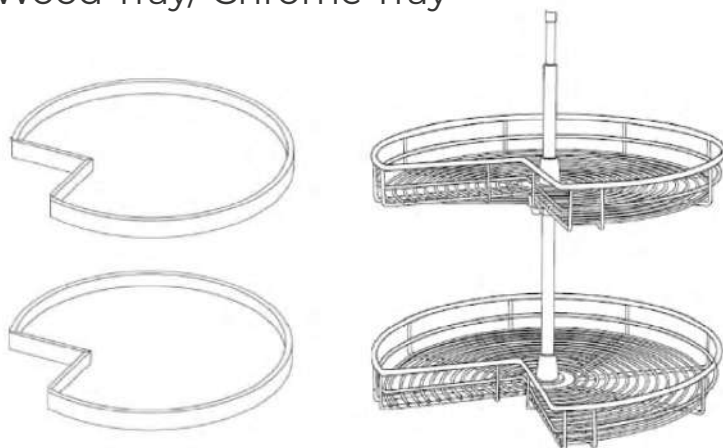

BBC36 36"-39"
 BBC39 39"-42"
 BBC42 42"-45"

Easy Reach Base Cabinet

Item Code		W	H	D
ERB33	Cabinet	33	34 1/2	24
	Door	7 5/8	29	3/4
ERB36	Cabinet	36	34 1/2	24
	Door	10 5/8	29	3/4

One bi-fold door

Wood Tray/ Chrome Tray

Item Code
Wood Tray
Chrome Tray 33
Chrome Tray 36

** NOTE: Wood tray does not have a pole included in the middle
 Wood Tray *** Can be used in frameless line. Fits both 33" and 36"
 Trays are shelf mounted