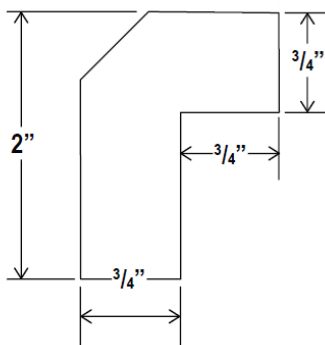

Angle Light Rail Moulding

Item Code	L
ALRM8	96