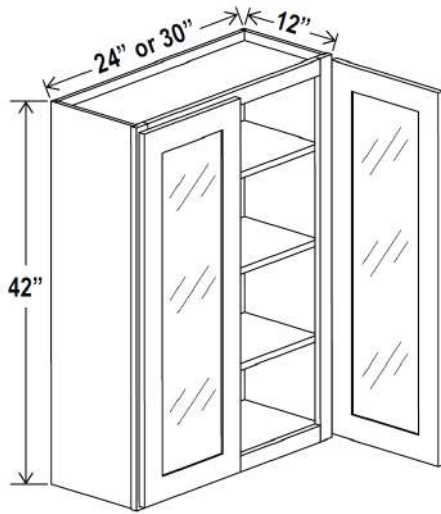

Wall Cabinet Specifications

Wall Cabinet Double Glass Doors, 42”H

Item Code		W	H	D
W2442GD	Cabinet	24	42	24
	Door	11 3/4	41	3/4
W3042GD	Cabinet	30	42	12
	Door	14 3/4	41	3/4

Clear glass included
Color matched interior