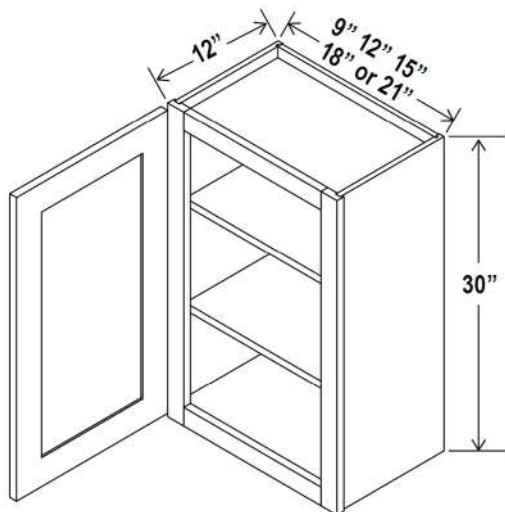

Wall Cabinet Single Door, 30"H

Item Code		W	H	D
W0930	Cabinet	9	30	12
	Door	8 1/2	29	3/4
W1230	Cabinet	12	30	12
	Door	11 1/2	29	3/4
W1530	Cabinet	15	30	12
	Door	14 1/2	29	3/4
W1830	Cabinet	18	30	12
	Door	17 1/2	29	3/4
W2130	Cabinet	21	30	12
	Door	20 1/2	29	3/4

Two adjustable shelves