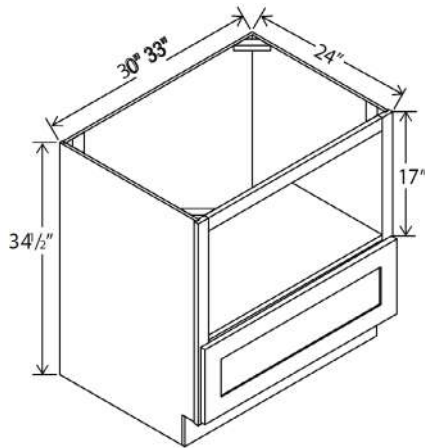

Microwave Base Cabinet

Item Code		W	H	D
MB30	Cabinet	30	34 1/2	24
	Drawer	29 1/2	10 1/2	3/4
Opening Dimensions: 27"W x 17"H				
MB33	Cabinet	33	34 1/2	24
	Drawer	32 1/2	10 1/2	3/4
Opening Dimensions: 30"W x 17"H				