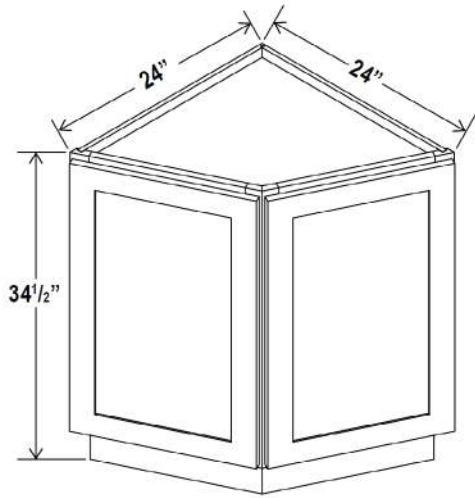

Base Cabinet Specifications

Base End Cabinet

Item Code		W	H	D
BEC24	Cabinet	24	34 1/2	24
	Door	17 1/2	29	3/4