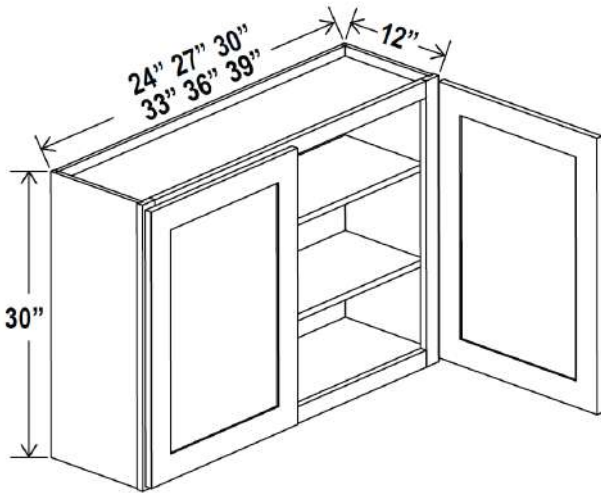

Wall Cabinets

Wall Cabinet Specifications

Wall Cabinet Double Doors, 30"H

Item Code		W	H	D
W2430	Cabinet	24	30	12
	Door	11 3/4	29	3/4
W2730	Cabinet	27	30	12
	Door	13 1/4	29	3/4
W3030	Cabinet	30	30	12
	Door	14 3/4	29	3/4
W3330	Cabinet	33	30	12
	Door	16 1/4	29	3/4
W3630	Cabinet	36	30	12
	Door	17 3/4	29	3/4
W3930	Cabinet	39	30	12
	Door	19 1/4	29	3/4

Two adjustable shelves