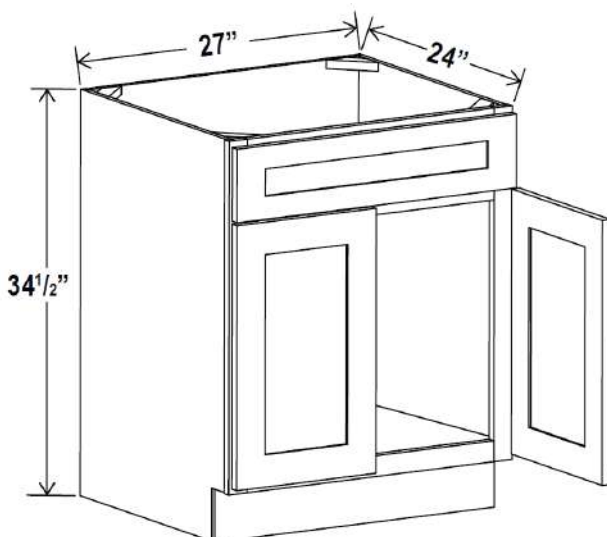

Sink Base

Item Code		W	H	D
SB27	Cabinet	27	34 1/2	24
	Door	13 1/4	22 1/2	3/4
	Drawer	26 1/2	6 1/4	3/4

One dummy drawer