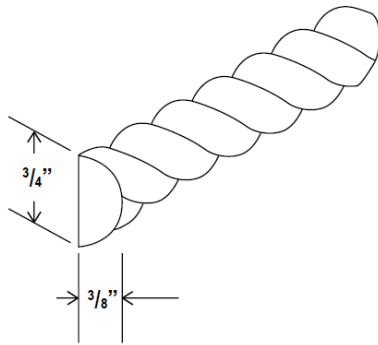

Moulding

Rope Moulding

Item Code	L
ROPE	96