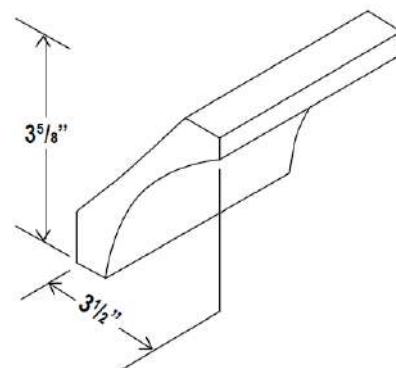

Cove Crown Moulding

Item Code	L
COV	96