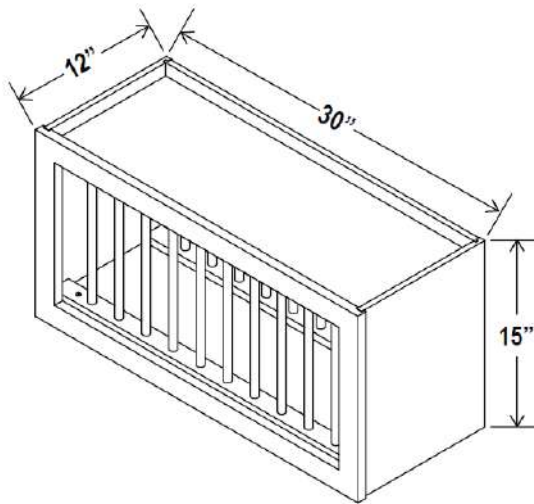

No Shelf

Plate Rack, 15"H

Item Code		W	H	D
PR3015	Cabinet	30	15	12

11 plate slots

Wall Spice Drawer, 6"H

Item Code		W	H	D
WSD630	Cabinet	30	6	12

5 drawers

Wall Cabinet Specifications