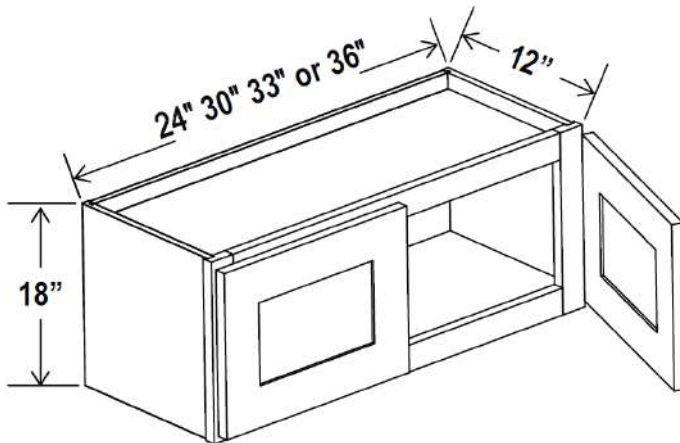

Wall Cabinet Double Doors, 18"H

Item Code		W	H	D
W2418	Cabinet	24	18	12
	Door	11 3/4	17	3/4
W3018	Cabinet	30	18	12
	Door	14 3/4	17	3/4
W3318	Cabinet	33	18	12
	Door	16 1/4	17	3/4
W3618	Cabinet	36	18	12
	Door	17 3/4	17	3/4

No shelf