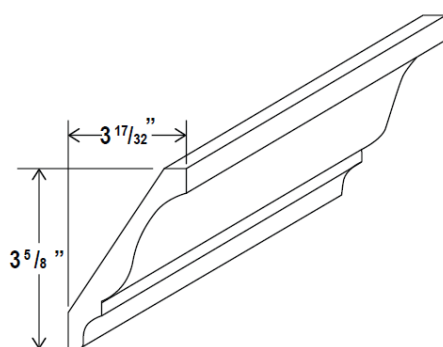

Decorative Moulding

Item Code	L
BCM8(DCM)	96