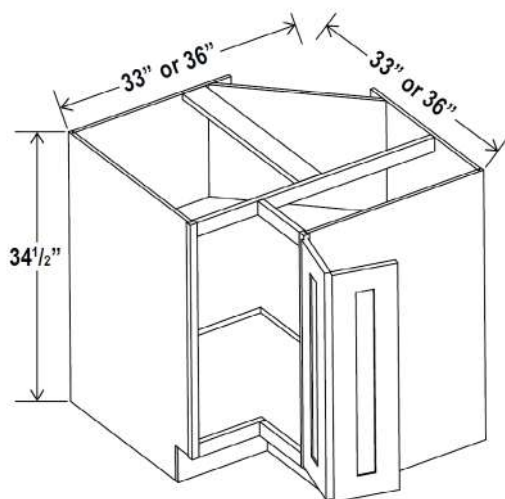

BBC36 36"-39"
 BBC39 39"-42"
 BBC42 42"-45"

Easy Reach Base Cabinet

Item Code		W	H	D
ERB33	Cabinet	33	34 1/2	24
	Door	7 5/8	29	3/4
ERB36	Cabinet	36	34 1/2	24
	Door	10 5/8	29	3/4

One bi-fold door

Wood Tray/ Chrome Tray