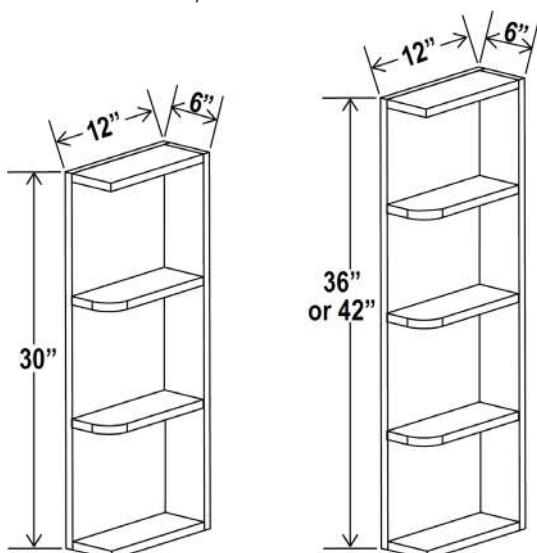

Open End Shelf, 6"W

Item Code		W	H	D
OE630	Cabinet	6	30	12
OE636	Cabinet	6	36	12
OE642	Cabinet	6	42	12

Matching color interior