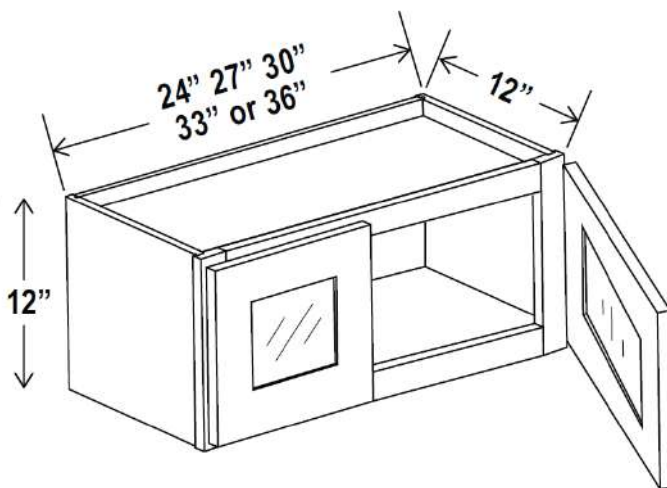

Wall Cabinet Double Glass Doors, 12"H

Item Code		W	H	D
W2412GD	Cabinet	24	12	12
	Door	11 3/4	11	3/4
W2712GD	Cabinet	27	12	12
	Door	13 1/4	11	3/4
W3012GD	Cabinet	30	12	12
	Door	14 3/4	11	3/4
W3312GD	Cabinet	33	12	12
	Door	16 1/4	11	3/4
W3612GD	Cabinet	36	12	12
	Door	17 3/4	11	3/4

*Clear glass included
Color Matched Interior*