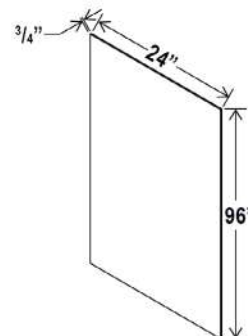

Shelf Board

Item Code	L
S2496	96

Banded on both edges
Finished on all 4 sides
Color to match cabinet