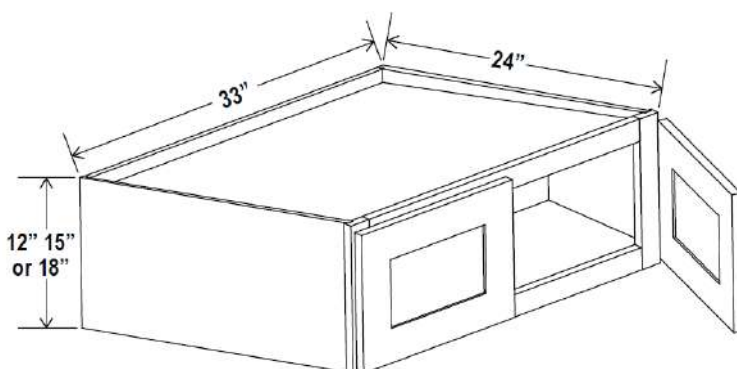

Refrigerator Wall Cabinet Double Doors, 33"W

Item Code		W	H	D
W331224	Cabinet	33	12	24
	Door	16 1/4	11	3/4
W331524	Cabinet	33	15	24
	Door	16 1/4	14	3/4
W331824	Cabinet	33	18	24
	Door	16 1/4	17	3/4

No Shelf