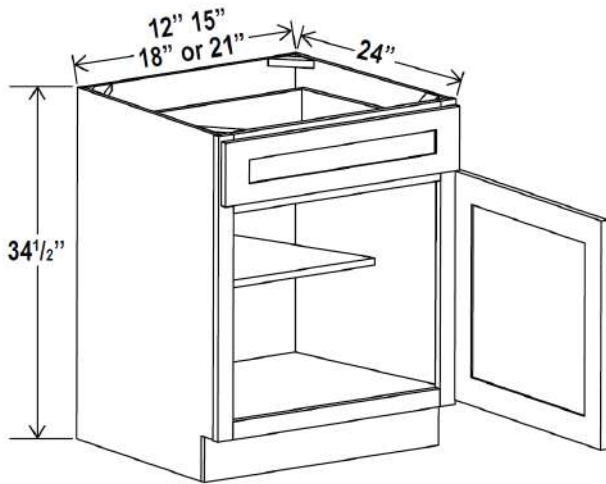

Base Cabinet Single Door

Item Code		W	H	D
B12	Cabinet	12	34 1/2	24
	Door	11 1/2	22 1/2	3/4
	Drawer	11 1/2	6 1/4	3/4
B15	Cabinet	15	34 1/2	24
	Door	14 1/2	22 1/2	3/4
	Drawer	14 1/2	6 1/4	3/4
B18	Cabinet	18	34 1/2	24
	Door	17 1/2	22 1/2	3/4
	Drawer	17 1/2	6 1/4	3/4
B21	Cabinet	21	34 1/2	24
	Door	20 1/2	22 1/2	3/4
	Drawer	20 1/2	6 1/4	3/4

One drawer