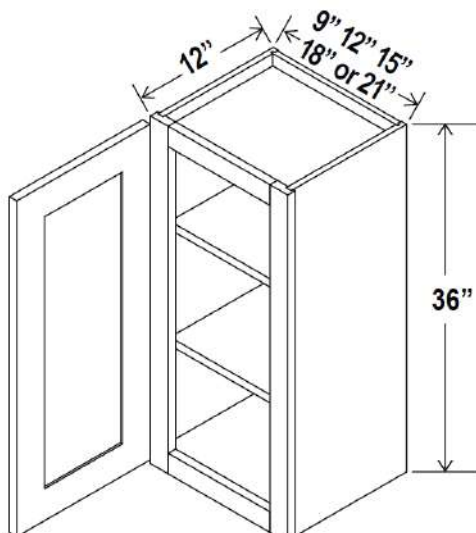

Wall Cabinet Single Door, 36"H

Item Code		W	H	D
W0936	Cabinet	9	36	12
	Door	8 1/2	35	3/4
W1236	Cabinet	12	36	12
	Door	11 1/2	35	3/4
W1536	Cabinet	15	36	12
	Door	14 1/2	35	3/4
W1836	Cabinet	18	36	12
	Door	17 1/2	35	3/4
W2136	Cabinet	21	36	12
	Door	20 1/2	35	3/4

Two adjustable shelves