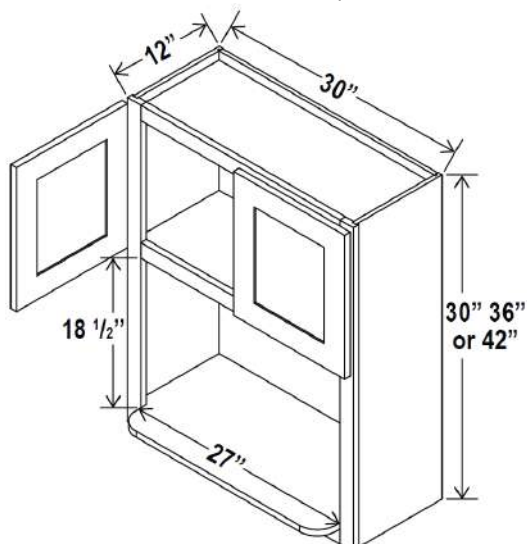

How to Order

To order:

Specify the 2-letter door style (shown on the inside front cover of this book), followed by the product number for the cabinet.

Example:

GR-W1812GD would be the product number to use to order a Shaker Gray (**GR**) Wall Cabinet, 12" high, 18" wide and 12" deep with a Single Glass Door (*shown on page 5*) (**W1812GD**).

Two adjustable shelves

Angle Wall Cabinet, 12"W

Item Code		W	H	D
AW1242	Cabinet	12	42	12
	Door	15 3/5	41	3/4

Three adjustable shelves

Microwave Wall Cabinet, 30"W

Item Code		W	H	D
M03030	Cabinet	30	30	12
	Door	14 3/4	9 1/4	3/4
M03036	Cabinet	30	36	12
	Door	14 3/4	15 1/4	3/4
M03042	Cabinet	30	42	12
	Door	14 3/4	21 1/4	3/4
Opening Dimensions: 27 W x 18 1/2 H				