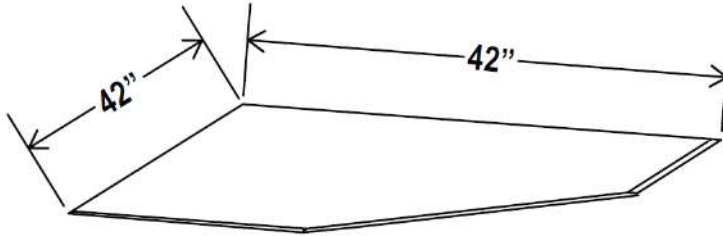

Base Cabinet Specifications

Corner Sink Base Floor

Item Code	W
SBF4242 Cabinet	42

For use with DCSF42