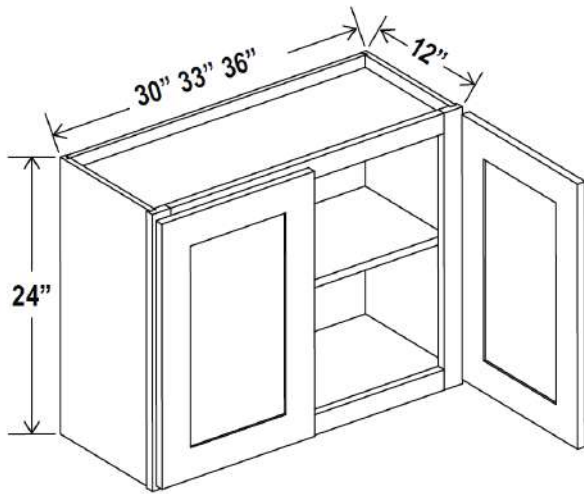

No shelf

Wall Cabinet Double Glass Doors, 18"H

Item Code		W	H	D
W3018GD	Cabinet	30	18	12
	Door	14 3/4	17	3/4

Clear glass included
Color Matched Interior

Wall Cabinet Specifications

Wall Cabinets

Wall Cabinet Double Doors, 24"H