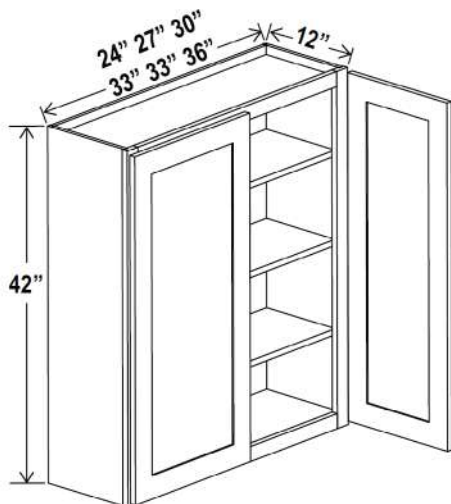

Wall Cabinet Double Doors, 42"H

Item Code		W	H	D
W2442	Cabinet	24	42	12
	Door	11 3/4	41	3/4
W2742	Cabinet	27	42	12
	Door	13 1/4	41	3/4
W3042	Cabinet	30	42	12
	Door	14 3/4	41	3/4
W3342	Cabinet	33	42	12
	Door	16 1/4	41	3/4
W3642	Cabinet	36	42	12
	Door	17 3/4	41	3/4

Three adjustable shelves