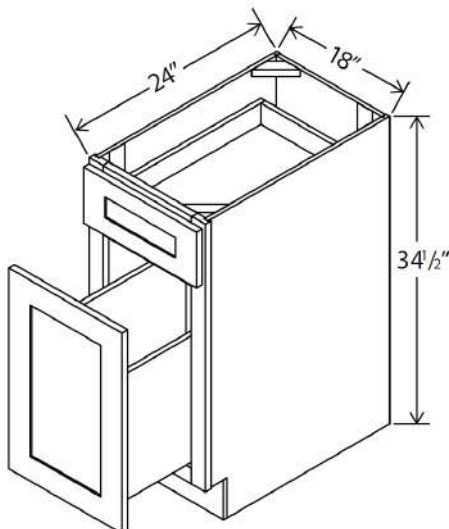

Base Waste Basket Cabinet

Item Code	W	H	D	
BWB18	Cabinet	18	34 1/2	24
	Top Drawer	17 1/2	6 1/4	3/4
	Bottom Drawer	17 1/2	22 1/2	3/4

Waste baskets not included