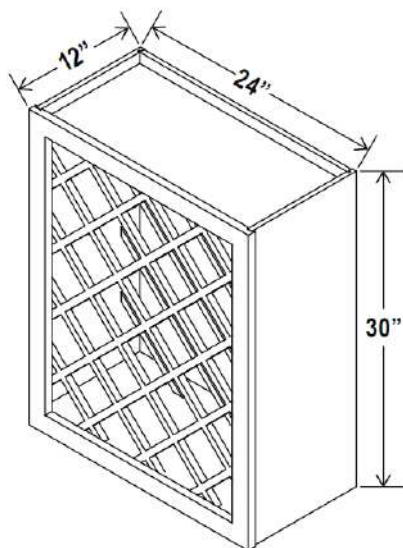

Wall Cabinets

Wine Rack, 30"W

Item Code		W	H	D
WRC3015	Cabinet	30	15	12
WRC3018	Cabinet	30	18	12

Can install vertically or horizontally

Wine Rack, 36"H

Item Code		W	H	D
WRC2430	Cabinet	24	30	12

Can install vertically or horizontally