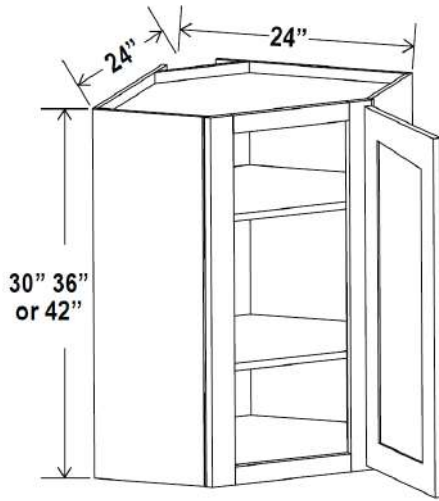

Diagonal Corner Wall Single Door, 24"W

Item Code		W	H	D
DCW2430	Cabinet	24	30	12
	Door	15 1/4	29	3/4
DCW2436	Cabinet	24	36	12
	Door	15 1/4	35	3/4
DCW2442	Cabinet	24	42	12
	Door	15 1/4	41	3/4

Two adjustable shelves (30"-36")
Three adjustable shelves (42")