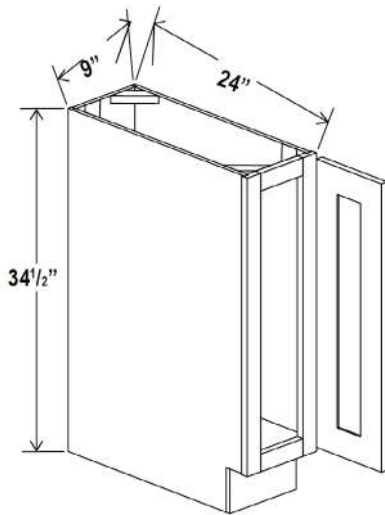

Base Tray

Item Code		W	H	D
BT09	Cabinet	9	34 1/2	24
	Door	8 1/2	29	3/4