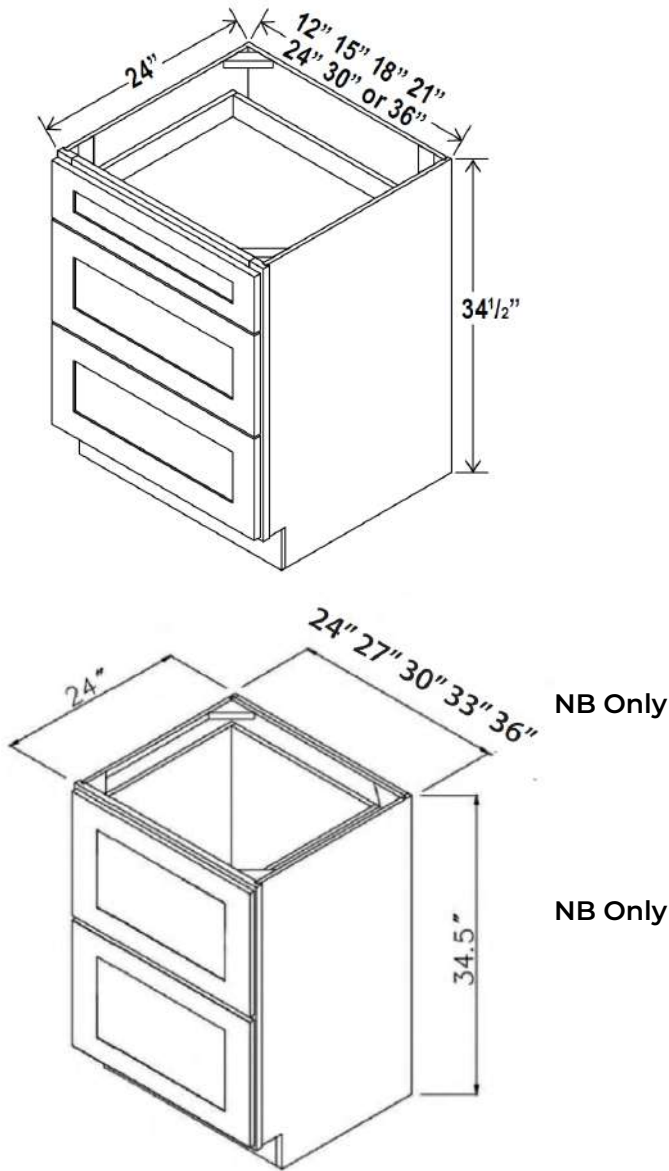

Base Cabinet Specifications

Drawer Base

Item Code		W	H	D
3DB12	Cabinet	12	34 1/2	24
	Top Drawer	11 1/2	6 1/4	3/4
	Bottom Drawer	11 1/2	11 1/8	3/4
3DB15	Cabinet	15	34 1/2	24
	Top Drawer	14 1/2	6 1/4	3/4
	Bottom Drawer	14 1/2	11 1/8	3/4
3DB18	Cabinet	18	34 1/2	24
	Top Drawer	17 1/2	6 1/4	3/4
	Bottom Drawer	17 1/2	11 1/8	3/4
3DB21	Cabinet	21	34 1/2	24
	Top Drawer	20 1/2	6 1/4	3/4
	Bottom Drawer	20 1/2	11 1/8	3/4
3DB24	Cabinet	24	34 1/2	24
	Top Drawer	23 1/2	6 1/4	3/4
	Bottom Drawer	23 1/2	11 1/8	3/4
3DB27	Cabinet	27	34 1/2	24
	Top Drawer	26 1/2	6 1/4	3/4
	Bottom Drawer	26 1/2	11 1/8	3/4
3DB30	Cabinet	30	34 1/2	24
	Top Drawer	29 1/2	6 1/4	3/4
	Bottom Drawer	29 1/2	11 1/8	3/4
3DB33	Cabinet	33	34 1/2	24
	Top Drawer	32 1/2	6 1/4	3/4
	Bottom Drawer	32 1/2	11 1/8	3/4
3DB36	Cabinet	36	34 1/2	24
	Top Drawer	35 1/2	6 1/4	3/4
	Bottom Drawer	35 1/2	11 1/8	3/4