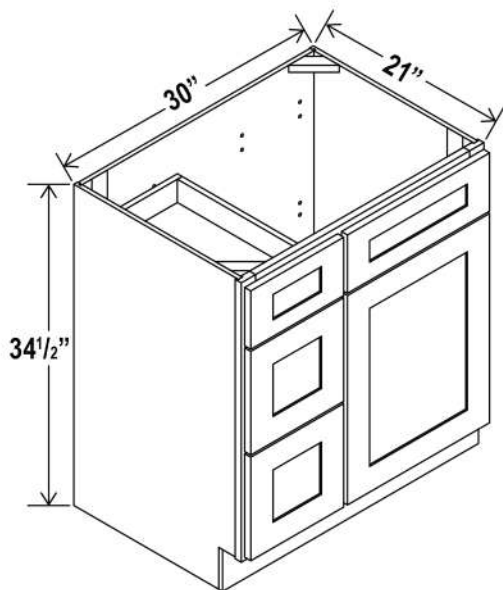

Vanity Combo

Item Code		W	H	D
V3021DL	Cabinet	30	34 1/2	21
	Door	17 1/2	22 1/2	3/4
	Long Drawer	17 1/2	6 1/4	3/4
	Top Drawer	11 1/2	6 1/4	3/4
	Bottom Drawer	11 1/2	11 1/8	3/4
V3021DR	Cabinet	30	34 1/2	21
	Door	17 1/2	22 1/2	3/4
	Long Drawer	17 1/2	6 1/4	3/4
	Top Drawer	11 1/2	6 1/4	3/4
	Bottom Drawer	11 1/2	11 1/8	3/4

V3021DL: 30" combo with drawers on left
V3021DR: 30" combo with drawers on right