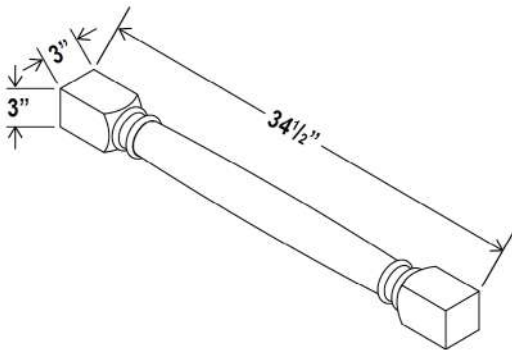

Item Code
CLDL

Fluted Decorative Leg