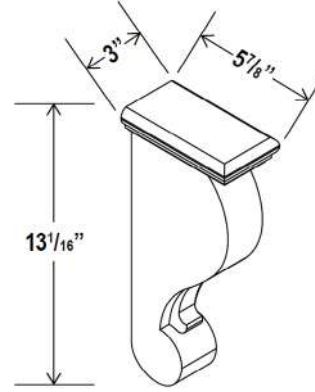

Item Code
CBT

Classic Decorative Leg