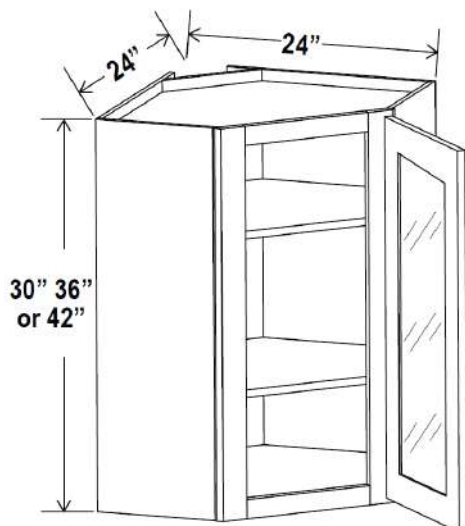

Diagonal Corner Wall Glass Door, 24”W

Item Code		W	H	D
DCW2430GD	Cabinet	24	30	12
	Door	15 1/4	29	3/4
DCW2436GD	Cabinet	24	36	12
	Door	15 1/4	35	3/4
DCW2442GD	Cabinet	24	42	12
	Door	15 1/4	41	3/4

Color matched interior
Two adjustable shelves