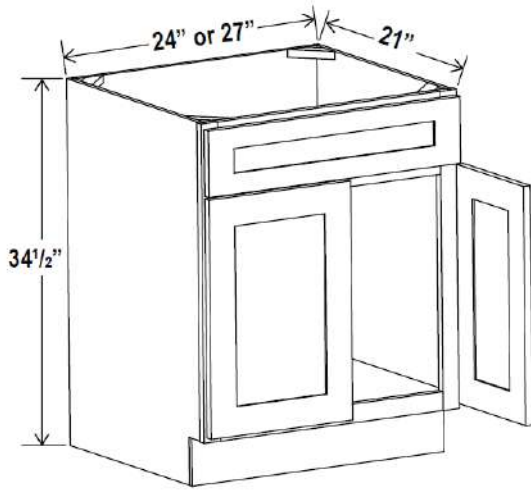

Vanity Sink Base

Item Code		W	H	D
VS24	Cabinet	24	34 1/2	21
	Door	11 3/4	22 1/2	3/4
	Drawer	23 1/4	6 1/4	3/4
VS27	Cabinet	27	34 1/2	21
	Door	13 1/4	22 1/3	3/4
	Drawer	26 1/2	6 1/4	3/4

One dummy drawer