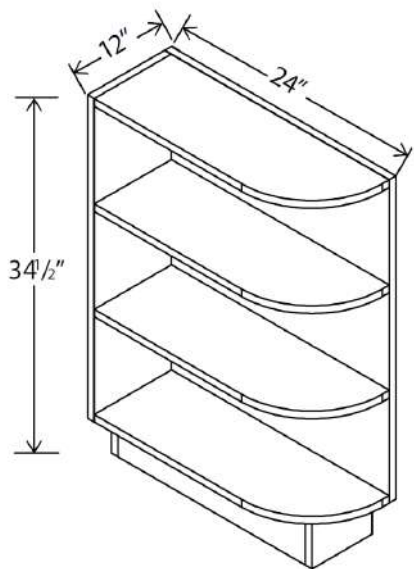

Base Cabinet Specifications

Base End Shelf

Item Code		W	H	D
BES12	Cabinet	12	34 1/2	24