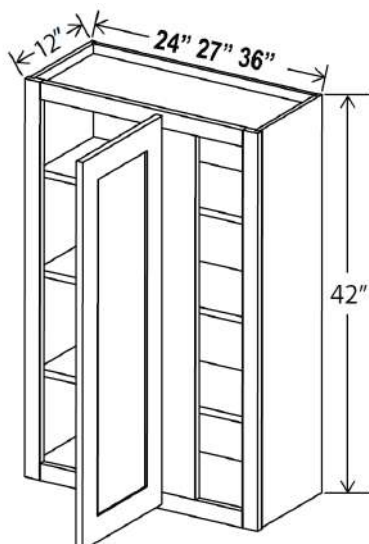

Wall Blind Corner Cabinet, 42"H

Item Code		W	H	D
WBC2442	Cabinet	24	42	12
	Door	9 9/16	41	3/4
WBC2742	Cabinet	27	42	12
	Door	12 9/16	41	3/4
WBC3642	Cabinet	36	42	12
	Door	21 9/16	41	3/4

Three adjustable shelves
Can be pulled for exact fit