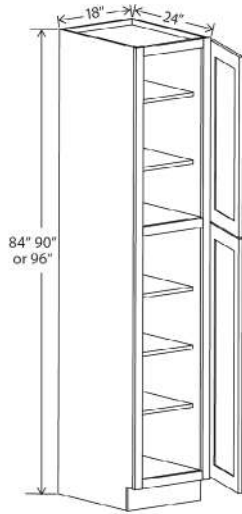

Natural interior finish

Base Cabinet Specifications

Base End Shelf

Item Code		W	H	D
BES12	Cabinet	12	34 1/2	24

Utility Pantry, 18"W

Item Code		W	H	D
U188424	Cabinet	18	84	24
	Top Door	17 1/2	29	3/4
	Bottom Door	17 1/2	49 1/4	3/4
U189024	Cabinet	18	90	24
	Top Door	17 1/2	35	3/4
	Bottom Door	17 1/2	49 1/4	3/4
U189624	Cabinet	18	96	24
	Top Door	17 1/2	41	3/4
	Bottom Door	17 1/2	49 1/4	3/4

*Two doors
Two adjustable top shelves
Three bottom shelves
Note: Roll out shelf kits available*

Utility Pantry, 24"W

Item Code		W	H	D
U248424	Cabinet	24	84	24
	Top Door	11 3/4	29	3/4
	Bottom Door	11 3/4	49 1/4	3/4
U249024	Cabinet	24	90	24
	Top Door	11 3/4	35	3/4
	Bottom Door	11 3/4	49 1/4	3/4
U249624	Cabinet	24	96	24
	Top Door	11 3/4	41	3/4
	Bottom Door	11 3/4	49 1/4	3/4