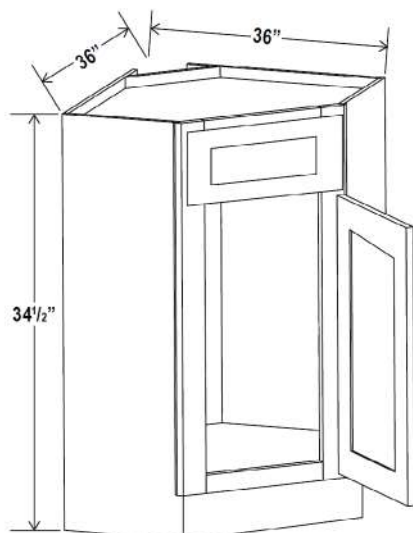

Two dummy drawers

Farmhouse Sink Base

Item Code		W	H	D
FSB36	Cabinet	36	34 1/2	24
	Door	17 3/4	16 1/2	3/4
	Sink Trimout: 30"W X 7 1/2"-9"H			

Corner Sink Base Cabinet

Item Code		W	H	D
CSB36	Cabinet	36	34 1/2	24
	Door	15 1/4	22 1/4	3/4
	Drawer	15 1/4	6 1/4	3/4