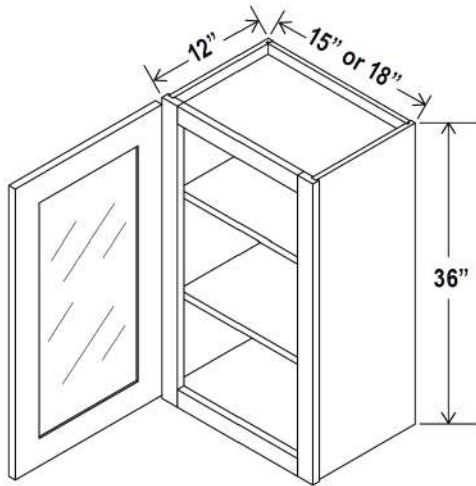

How to Order

To order:

Specify the 2-letter door style (shown on the inside front cover of this book), followed by the product number for the cabinet.

Example:

GR-W1812GD would be the product number to use to order a Shaker Gray (**GR**) Wall Cabinet, 12" high, 18" wide and 12" deep with a Single Glass Door (*shown on page 5*) (**W1812GD**).

Two adjustable shelves

Wall Cabinet Double Glass Doors, 30"H

Item Code		W	H	D
W2430GD	Cabinet	24	30	12
	Door	11 3/4	29	3/4
W3030GD	Cabinet	30	30	12
	Door	14 3/4	29	3/4

*Clear glass included
Color Matched Interior
Two adjustable shelves*

Two adjustable shelves

Wall Cabinet Specifications

Wall Cabinets

Wall Cabinet Single Glass Door, 36"H

Wall Cabinet Single Glass Door

Item Code		W	H	D
W1536GD	Cabinet	15	36	12
	Door	14 1/2	35	3/4
W1836GD	Cabinet	18	36	12
	Door	17 1/2	35	3/4