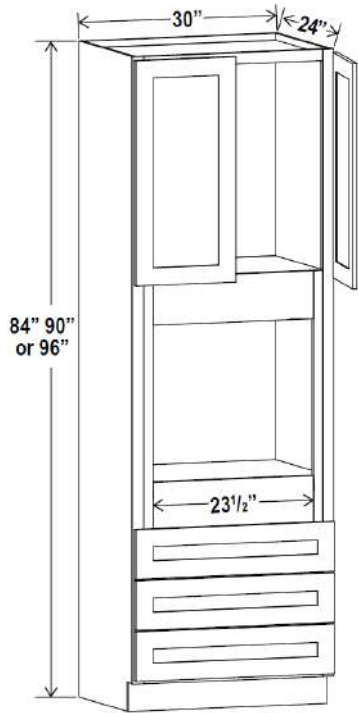

*Four doors
Two adjustable top shelves
Three bottom shelves
Note: Roll out shelf kits available*

Utility Pantry, 30"W

Item Code		W	H	D
U308424	Cabinet	30	84	24
	Top Door	14 3/4	29	3/4
	Bottom Door	14 3/4	49 1/4	3/4
U309024	Cabinet	30	90	24
	Top Door	14 3/4	35	3/4
	Bottom Door	14 3/4	49 1/4	3/4
U309624	Cabinet	30	96	24
	Top Door	14 3/4	41	3/4
	Bottom Door	14 3/4	49 1/4	3/4

*Four doors
Two adjustable top shelves
Three bottom shelves
Note: Roll out shelf kits available*

Tall Pantry Cabinet Specifications

Oven Pantry, 30"W

Item Code		W	H	D
0308424	Cabinet	30	84	24
	Door	14 3/4	17	3/4
	Drawer	29 1/2	7 3/4	3/4
	Opening Dimensions : 24 W x 24 3/8 H			
0309024	Cabinet	30	90	24
	Door	14 3/4	23	3/4
	Drawer	29 1/2	7 3/4	3/4
	Opening Dimensions : 24 W x 24 3/8 H			
0309624	Cabinet	30	96	24
	Door	14 3/4	29	3/4
	Drawer	29 1/2	7 3/4	3/4
	Opening Dimensions : 24 W x 24 3/8 H			

Two doors
 One large open shelf
 Three bottom drawers
 Note: Drawers may be removed to accommodate double ovens.

Oven Pantry, 33"W

Item Code		W	H	D
0338424	Cabinet	33	84	24
	Door	16 1/4	17	3/4
	Drawer	32 1/2	7 3/4	3/4
	Opening Dimensions: 27 W x 34 1/2" H			
0339024	Cabinet	33	90	24
	Door	16 1/4	23	3/4
	Drawer	32 1/2	7 3/4	3/4
	Opening Dimensions: 27 W x 34 1/2" H			
0339624	Cabinet	33	96	24
	Door	16 1/4	29	3/4
	Drawer	32 1/2	7 3/4	3/4
	Opening Dimensions: 27 W x 34 1/2" H			