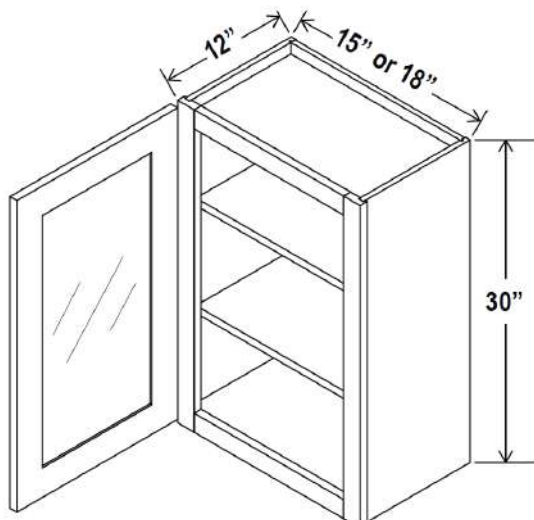

Item Code		W	H	D
W3024	Cabinet	30	24	12
	Door	14 3/4	23	3/4
W3324	Cabinet	33	24	12
	Door	16 1/4	23	3/4
W3624	Cabinet	36	24	12
	Door	17 3/4	23	3/4

One adjustable shelf

Wall Cabinet Single Door, 30"H

Item Code		W	H	D
W0930	Cabinet	9	30	12
	Door	8 1/2	29	3/4
W1230	Cabinet	12	30	12
	Door	11 1/2	29	3/4
W1530	Cabinet	15	30	12
	Door	14 1/2	29	3/4
W1830	Cabinet	18	30	12
	Door	17 1/2	29	3/4
W2130	Cabinet	21	30	12
	Door	20 1/2	29	3/4

Two adjustable shelves

Wall Cabinet Single Glass Door, 30"H

Item Code		W	H	D
W1530GD	Cabinet	15	30	12
	Door	14 1/2	29	3/4
W1830GD	Cabinet	18	30	12
	Door	17 1/2	29	3/4

Clear glass included
Color matched interior
Two adjustable shelves