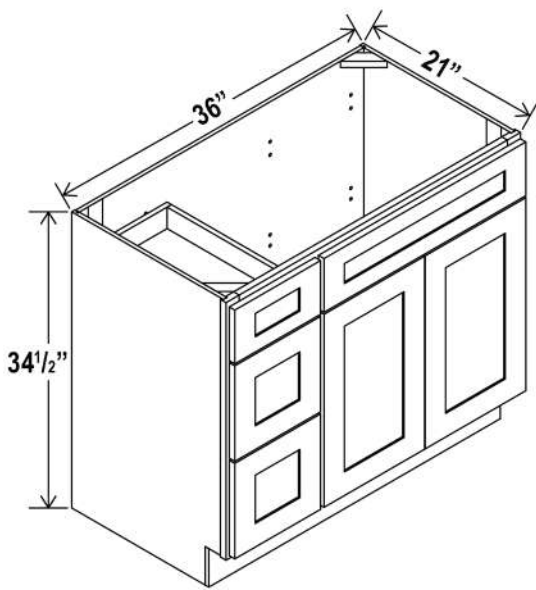

Vanity Combo

Item Code		W	H	D
V3621DL	Cabinet	36	34 1/2	21
	Door	11 3/4	22 1/2	3/4
	Long Drawer	23 1/2	6 1/4	3/4
	Top Drawer	11 1/2	6 1/4	3/4
	Bottom Drawer	11 1/2	11 1/8	3/4
V3621DR	Cabinet	36	34 1/2	21
	Door	11 3/4	22 1/2	3/4
	Long Drawer	23 1/2	6 1/4	3/4
	Top Drawer	11 1/2	6 1/4	3/4
	Bottom Drawer	11 1/2	11 1/8	3/4

V3621DL: 36" combo with drawers on left
V3621DR: 36" combo with drawers on right