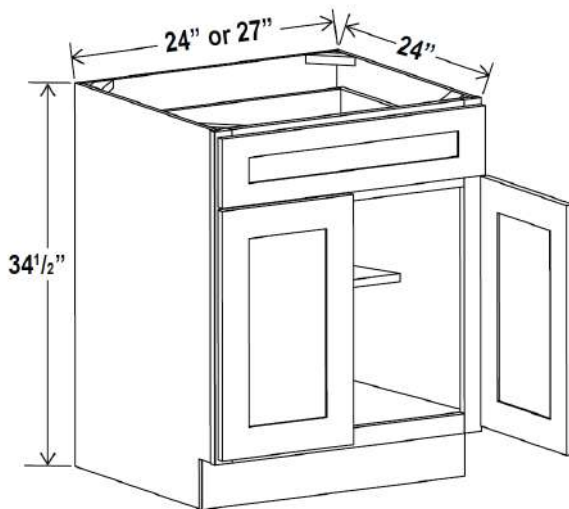

Base Cabinet Double Doors

Item Code		W	H	D
B24	Cabinet	24	34 1/2	24
	Door	11 3/4	22 1/2	3/4
	Drawer	23 1/2	6 1/4	3/4
B27	Cabinet	27	34 1/2	24
	Door	13 1/4	22 1/2	3/4
	Drawer	26 1/2	6 1/4	3/4

One drawer