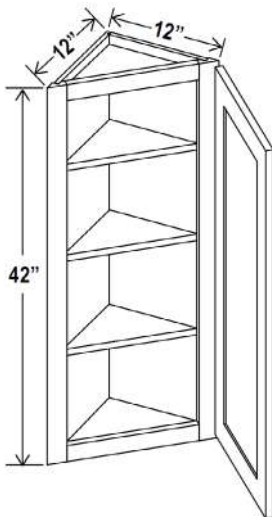

Angle Wall Cabinet, 12"W

Item Code		W	H	D
AW1242	Cabinet	12	42	12
	Door	15 3/5	41	3/4

Three adjustable shelves