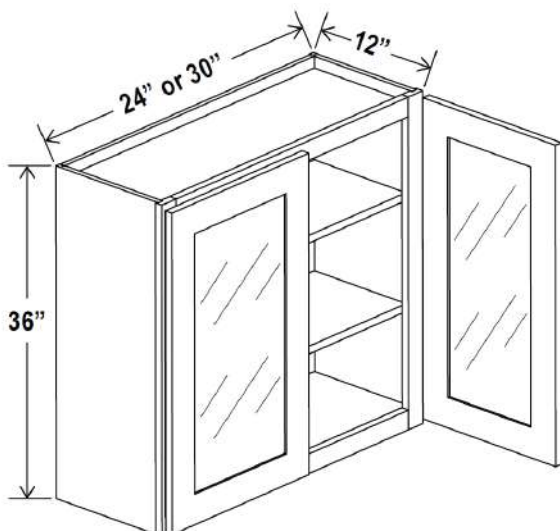

How to Order

To order:

Specify the 2-letter door style (shown on the inside front cover of this book), followed by the product number for the cabinet.

Example:

GR-W1812GD would be the product number to use to order a Shaker Gray (**GR**) Wall Cabinet, 12" high, 18" wide and 12" deep with a Single Glass Door (*shown on page 5*) (**W1812GD**).

Two adjustable shelves

Wall Cabinet Double Glass Doors, 36"H

Item Code		W	H	D
W2436GD	Cabinet	24	36	12
	Door	11 3/4	35	3/4
W3036GD	Cabinet	30	36	12
	Door	14 3/4	35	3/4

*Clear glass included
Color Matched Interior
Two adjustable shelves*