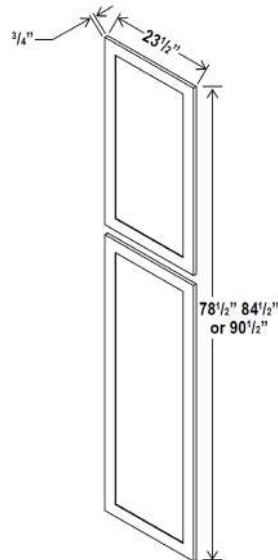

Tall Decorative Door Panel

Item Code	L
TDEP2484	78 1/2
TDEP2490	84 1/2
TDEP2496	90 1/2