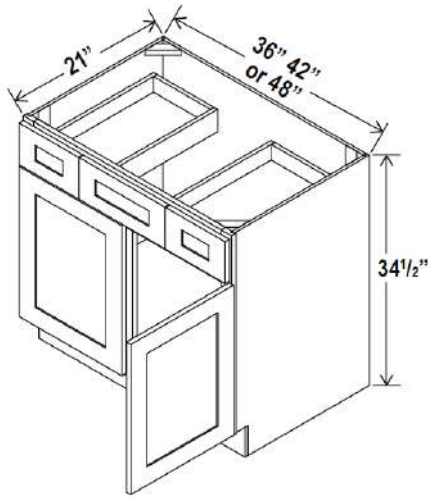

Vanity Cabinet Specifications

Vanity Combo