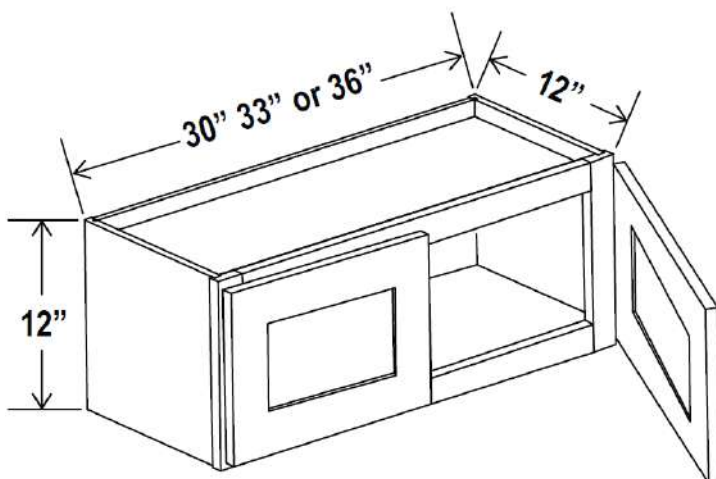

Wall Cabinet Double Doors, 12"H

Item Code		W	H	D
W3012	Cabinet	30	12	12
	Door	14 3/4	11	3/4
W3312	Cabinet	33	12	12
	Door	16 1/4	11	3/4
W3612	Cabinet	36	12	12
	Door	17 3/4	11	3/4

No shelf