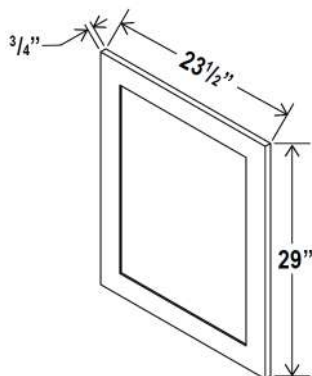

Tall Decorative Door Panel

Item Code	L
TDEP2484	78 1/2
TDEP2490	84 1/2
TDEP2496	90 1/2

Wall Decorative Door Panel

Item Code	L
WDEP30	29
WDEP36	35
WDEP42	41

Base Decorative Door Panel

Item Code	L
BDEP	29

Shelf Board