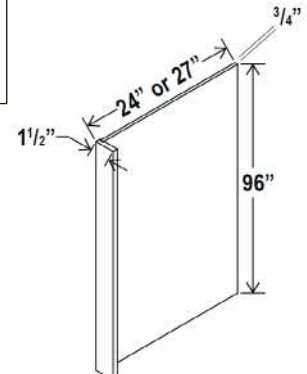

Fillers & Panels

Fillers & Panels

Dishwasher Return Panel

Item Code	L
DWR3	34 1/2

Note: Edges are not finished

Refrigerator End Panel

Item Code	L
REPV2496	96
REPV2796	96

Note: Edges are not finished