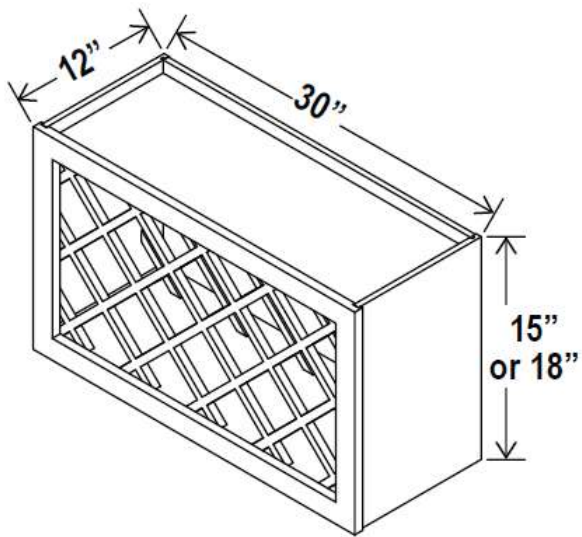

Wall Cabinet Specifications

Wall Cabinets

Wine Rack, 30"W

Item Code		W	H	D
WRC3015	Cabinet	30	15	12
WRC3018	Cabinet	30	18	12

Can install vertically or horizontally