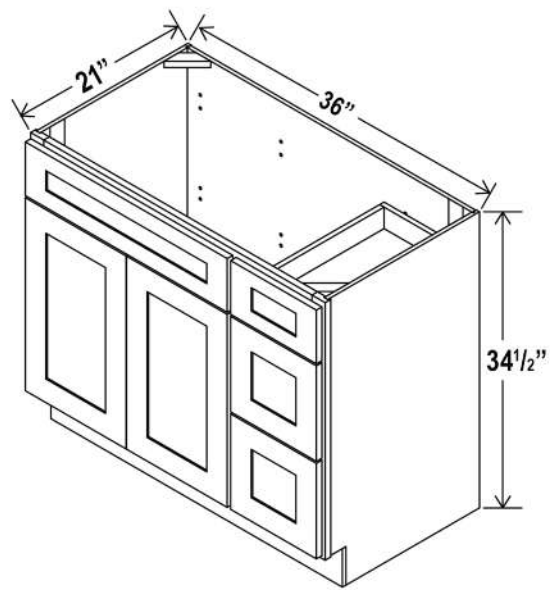

Vanity Combo

Item Code		W	H	D
V3621DL	Cabinet	36	34 1/2	21
	Door	11 3/4	22 1/2	3/4
	Long Drawer	23 1/2	6 1/4	3/4
	Top Drawer	11 1/2	6 1/4	3/4
	Bottom Drawer	11 1/2	11 1/8	3/4
V3621DR	Cabinet	36	34 1/2	21
	Door	11 3/4	22 1/2	3/4
	Long Drawer	23 1/2	6 1/4	3/4
	Top Drawer	11 1/2	6 1/4	3/4
	Bottom Drawer	11 1/2	11 1/8	3/4

V3621DL: 36" combo with drawers on left
V3621DR: 36" combo with drawers on right