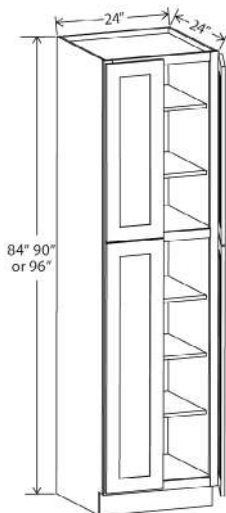

Natural interior finish

Base Cabinet Specifications

Base End Shelf

Item Code		W	H	D
BES12	Cabinet	12	34 1/2	24

Utility Pantry, 18"W

Item Code		W	H	D
U188424	Cabinet	18	84	24
	Top Door	17 1/2	29	3/4
	Bottom Door	17 1/2	49 1/4	3/4
U189024	Cabinet	18	90	24
	Top Door	17 1/2	35	3/4
	Bottom Door	17 1/2	49 1/4	3/4
U189624	Cabinet	18	96	24
	Top Door	17 1/2	41	3/4
	Bottom Door	17 1/2	49 1/4	3/4

*Two doors
Two adjustable top shelves
Three bottom shelves
Note: Roll out shelf kits available*

Utility Pantry, 24"W

Item Code		W	H	D
U248424	Cabinet	24	84	24
	Top Door	11 3/4	29	3/4
	Bottom Door	11 3/4	49 1/4	3/4
U249024	Cabinet	24	90	24
	Top Door	11 3/4	35	3/4
	Bottom Door	11 3/4	49 1/4	3/4
U249624	Cabinet	24	96	24
	Top Door	11 3/4	41	3/4
	Bottom Door	11 3/4	49 1/4	3/4