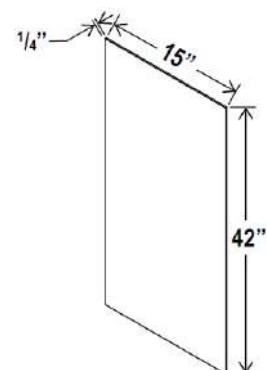

Item Code	L
USV2496	96

Note: Edges are not finished

Base Skin Veneer Panel

Item Code	L
BSV	34 1/2

Note: Edges are not finished

Wall Skin Panel

Item Code	L
WSV42	42

Note: Edges are not finished