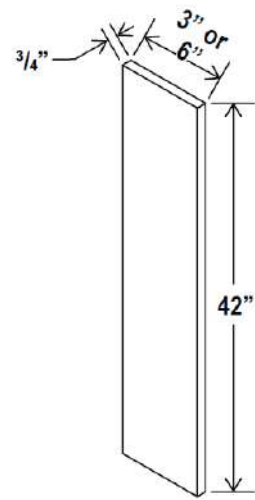

Filler

Item Code	L
F342	42
F642	42