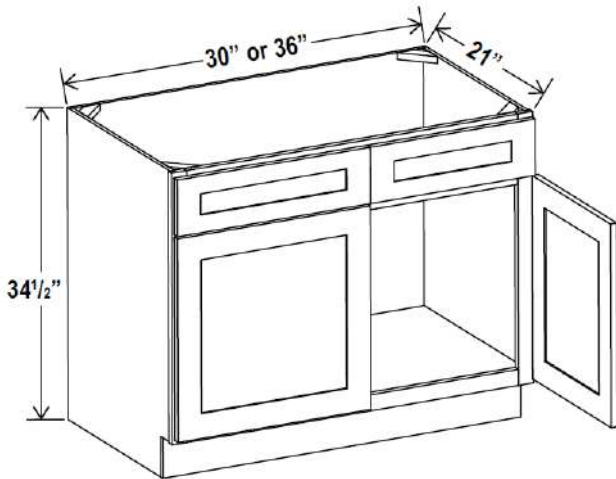

Vanity Sink Base

Item Code		W	H	D
VS30	Cabinet	30	34 1/2	21
	Door	14 3/4	22 1/2	3/4
	Drawer	14 3/4	6 1/4	3/4
VS36	Cabinet	36	34 1/2	21
	Door	17 3/4	22 1/2	3/4
	Drawer	17 3/4	6 1/4	3/4

Two dummy drawers