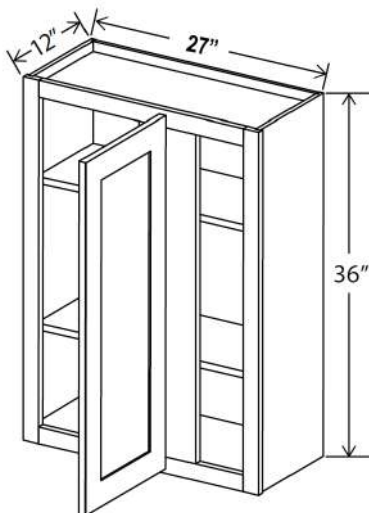

Wall Blind Corner Cabinet, 36"H

Item Code		W	H	D
WBC2736	Cabinet	27	36	12
	Door	12 9/16	35	3/4

Three adjustable shelves
Can be pulled for exact fit