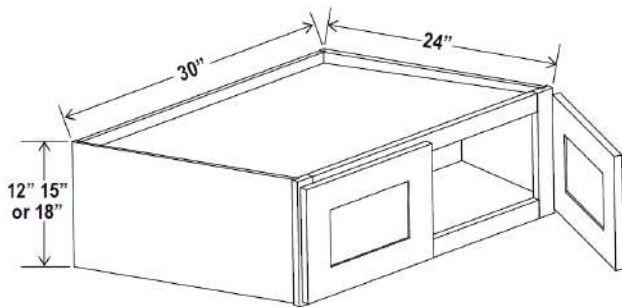

Wall Cabinet Specifications

Refrigerator Wall Cabinet Double Doors, 30"W

Item Code		W	H	D
W301224	Cabinet	30	12	24
	Door	14 3/4	11	3/4
W301524	Cabinet	30	15	24
	Door	14 3/4	14	3/4
W301824	Cabinet	30	18	24
	Door	14 3/4	17	3/4

No Shelf