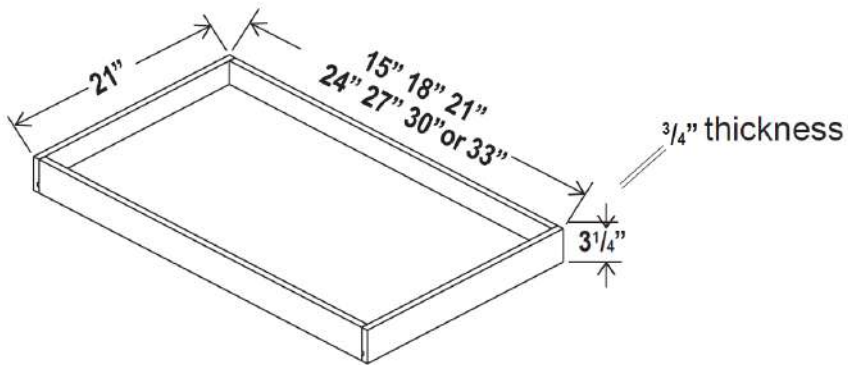

Roll Out Tray

Item Code
RS18
RS21
RS24
RS27
RS30
RS33
RS36

Note: Natural finish. Side mount only.

Sample Door