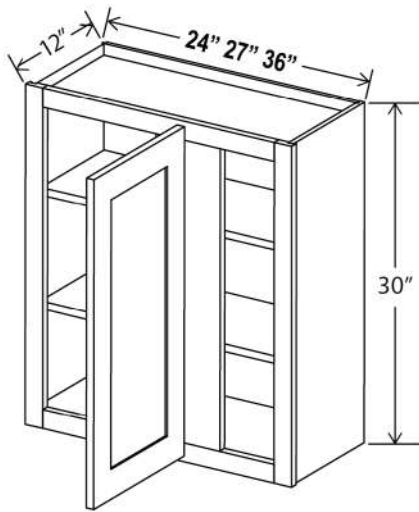

Wall Cabinet Specifications

Wall Cabinets

Wall Blind Corner Cabinet, 30"H

Item Code		W	H	D
WBC2430	Cabinet	24	30	12
	Door	9 9/16	29	3/4
WBC2730	Cabinet	27	30	12
	Door	12 9/16	29	3/4
WBC3630	Cabinet	36	30	12
	Door	21 9/16	35	3/4

Two adjustable shelves
Can be pulled for exact fit