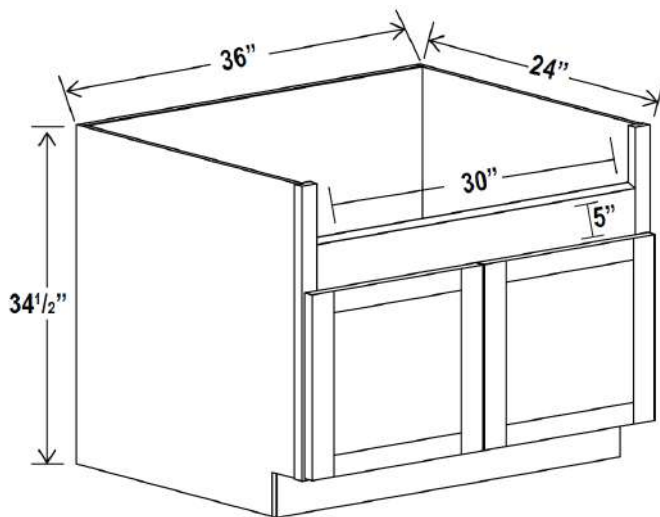

Two dummy drawers

Farmhouse Sink Base

Item Code		W	H	D
FSB36	Cabinet	36	34 1/2	24
	Door	17 3/4	16 1/2	3/4
	Sink Trimout: 30"W X 7 1/2"-9"H			

Corner Sink Base Cabinet

Item Code		W	H	D
CSB36	Cabinet	36	34 1/2	24
	Door	15 1/4	22 1/4	3/4
	Drawer	15 1/4	6 1/4	3/4