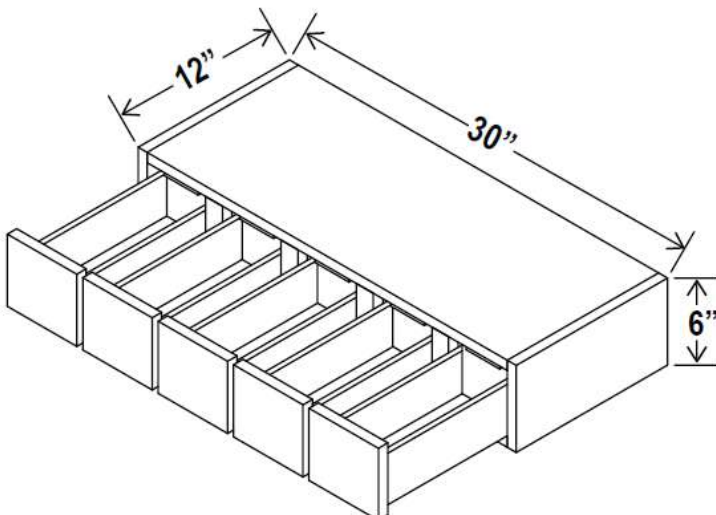

No Shelf

Plate Rack, 15"H

Item Code		W	H	D
PR3015	Cabinet	30	15	12

11 plate slots

Wall Spice Drawer, 6"H

Item Code		W	H	D
WSD630	Cabinet	30	6	12

5 drawers

Wall Cabinet Specifications