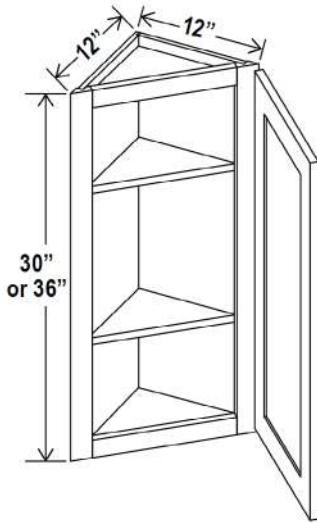

How to Order

To order:

Specify the 2-letter door style (shown on the inside front cover of this book), followed by the product number for the cabinet.

Example:

GR-W1812GD would be the product number to use to order a Shaker Gray (**GR**) Wall Cabinet, 12" high, 18" wide and 12" deep with a Single Glass Door (*shown on page 5*) (**W1812GD**).

Wall Blind Corner Cabinet, 36"H

Item Code		W	H	D
WBC2736	Cabinet	27	36	12
	Door	12 9/16	35	3/4

Three adjustable shelves
Can be pulled for exact fit

Wall Blind Corner Cabinet, 42"H

Item Code		W	H	D
WBC2442	Cabinet	24	42	12
	Door	9 9/16	41	3/4
WBC2742	Cabinet	27	42	12
	Door	12 9/16	41	3/4
WBC3642	Cabinet	36	42	12
	Door	21 9/16	41	3/4

Three adjustable shelves
Can be pulled for exact fit

Wall Cabinets

Wall Cabinet Specifications

Angle Wall Cabinet, 12"

Item Code		W	H	D
AW1230	Cabinet	12	30	12
	Door	15 3/5	29	3/4
AW1236	Cabinet	12	36	12
	Door	15 3/5	35	3/4