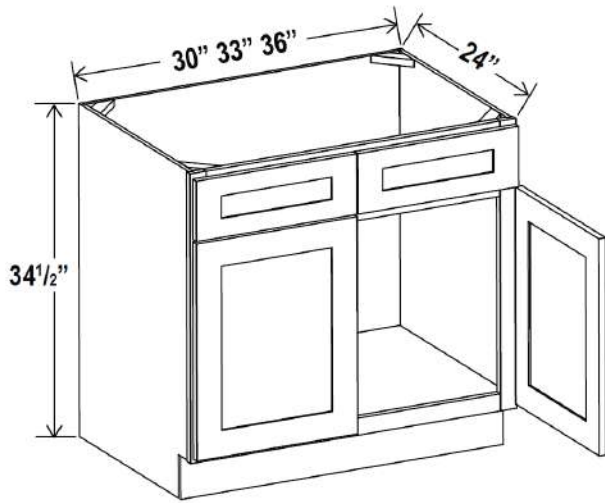

Base Cabinets

Base Cabinet Specifications

Sink Base

Item Code		W	H	D
SB30	Cabinet	30	34 1/2	24
	Door	14 3/4	22 1/2	3/4
	Drawer	14 3/4	6 1/4	3/4
SB33	Cabinet	33	34 1/2	24
	Door	16 1/4	22 1/2	3/4
	Drawer	16 1/4	6 1/4	3/4
SB36	Cabinet	36	34 1/2	24
	Door	17 3/4	22 1/2	3/4
	Drawer	17 3/4	6 1/4	3/4

Two dummy drawers