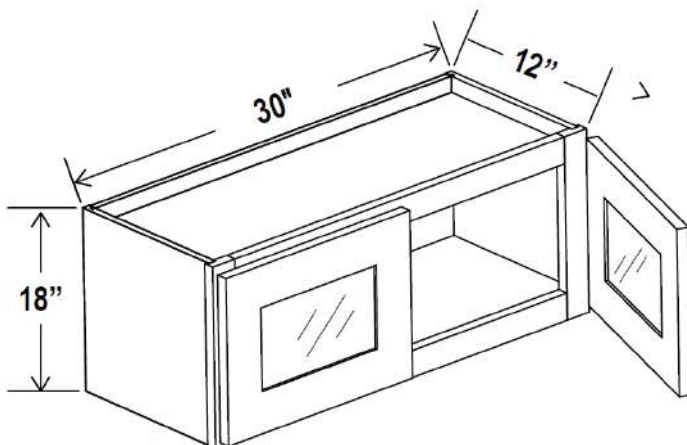

Wall Cabinet Double Glass Doors, 18"H

Item Code		W	H	D
W3018GD	Cabinet	30	18	12
	Door	14 3/4	17	3/4

Clear glass included
Color Matched Interior