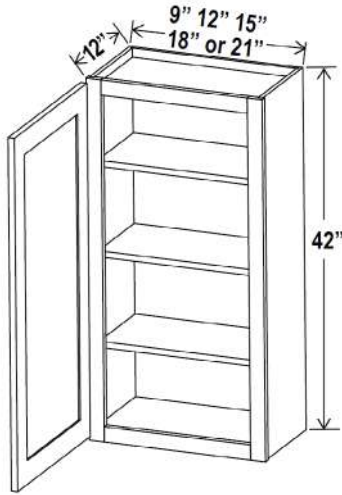

Wall Cabinets

Wall Cabinet Specifications

Wall Cabinet Single Door, 42"H

Item Code		W	H	D
W0942	Cabinet	9	42	12
	Door	8 1/2	41	3/4
W1242	Cabinet	12	42	12
	Door	11 1/2	41	3/4
W1542	Cabinet	15	42	12
	Door	14 1/2	41	3/4
W1842	Cabinet	18	42	12
	Door	17 1/2	41	3/4
W2142	Cabinet	21	42	12
	Door	20 1/2	41	3/4

Three adjustable shelves