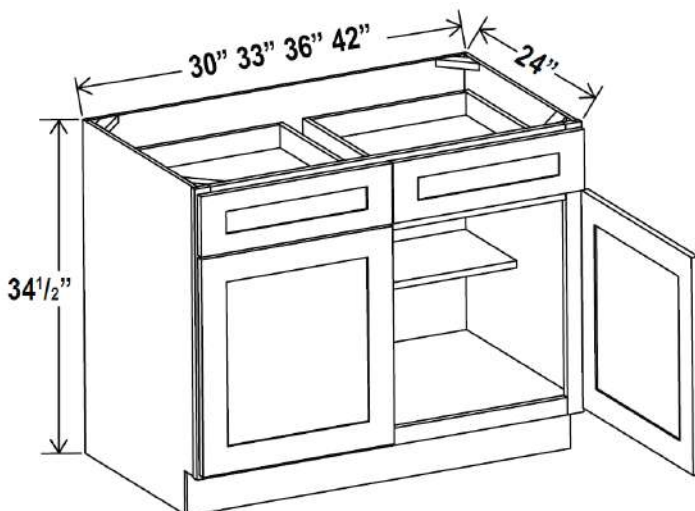

Base Cabinet Double Doors

Item Code		W	H	D
B30	Cabinet	30	34 1/2	24
	Door	14 3/4	22 1/2	3/4
	Drawer	14 3/4	6 1/4	3/4
B33	Cabinet	33	34 1/2	24
	Door	16 1/4	22 1/2	3/4
	Drawer	16 1/4	6 1/4	3/4
B36	Cabinet	36	34 1/2	24
	Door	17 3/4	22 1/2	3/4
	Drawer	17 3/4	6 1/4	3/4
B42	Cabinet	42	34 1/2	24
	Door	20 3/4	22 1/2	3/4
	Drawer	20 3/4	6 1/4	3/4

Two drawers