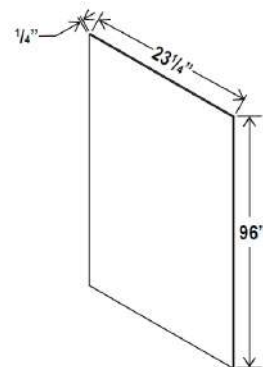

Tall Skin Veneer Panel

Item Code	L
USV2496	96

Note: Edges are not finished