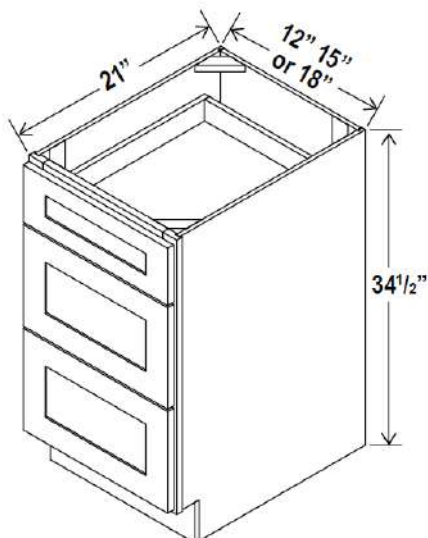

Vanity Drawer Base Cabinet

Item Code		W	H	D
3VDB12	Cabinet	12	34 1/2	21
	Top Drawer	11 1/2	6 1/4	3/4
	Bottom Drawer	11 1/2	11 1/8	3/4
3VDB15	Cabinet	15	34 1/2	21
	Top Drawer	14 1/2	6 1/4	3/4
	Bottom Drawer	14 1/2	11 1/8	3/4
3VDB18	Cabinet	18	34 1/2	21
	Top Drawer	17 1/2	6 1/4	3/4
	Bottom Drawer	17 1/2	11 1/8	3/4