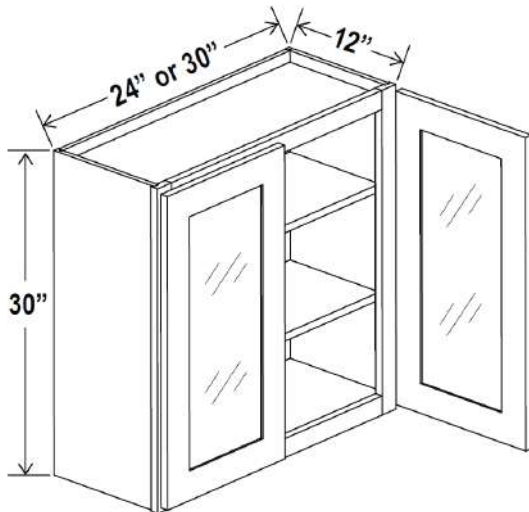

Wall Cabinet Double Glass Doors, 30"H

Item Code		W	H	D
W2430GD	Cabinet	24	30	12
	Door	11 3/4	29	3/4
W3030GD	Cabinet	30	30	12
	Door	14 3/4	29	3/4

*Clear glass included
Color Matched Interior
Two adjustable shelves*