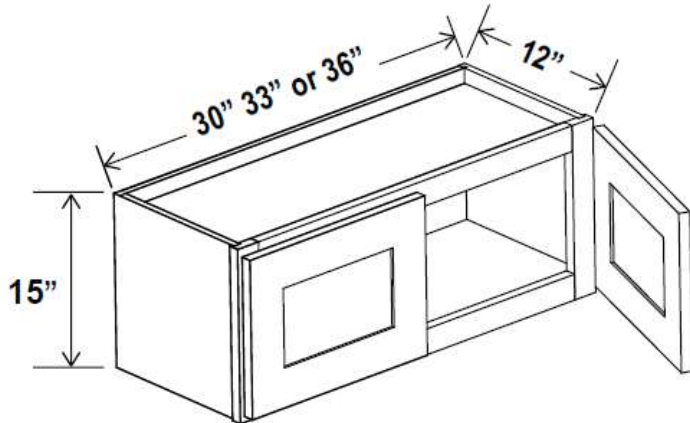

Wall Cabinets

Wall Cabinet Specifications

Wall Cabinet Double Doors, 15"H

Item Code		W	H	D
W3015	Cabinet	30	15	12
	Door	14 3/4	14	3/4
W3315	Cabinet	33	15	12
	Door	16 1/4	14	3/4
W3615	Cabinet	36	15	12
	Door	17 3/4	14	3/4

No shelf