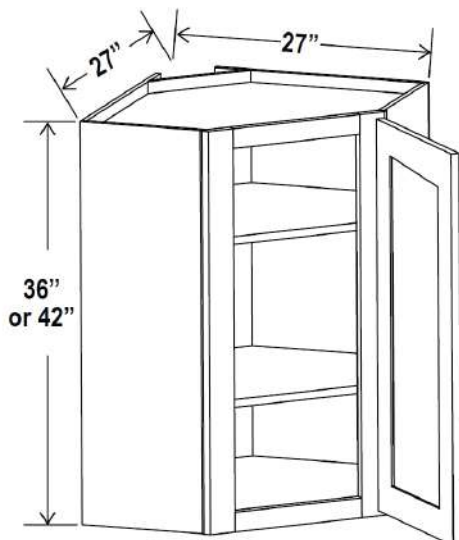

Two adjustable shelves (30"-36")
Three adjustable shelves (42")

Diagonal Corner Wall Single Glass Door, 27"W

Item Code		W	H	D
DCW2712GD	Cabinet	27	12	15
	Door	15 1/4	11	3/4

Clear glass included
Color matched interior

Diagonal Corner Wall Cabinet, 27"W

Item Code		W	H	D
DCW2736	Cabinet	27	36	15
	Door	15 1/4	35	3/4
DCW2742	Cabinet	27	42	15
	Door	15 1/4	41	3/4

Two adjustable shelves (36")
Three adjustable shelves (42")

Wall Cabinet Specifications