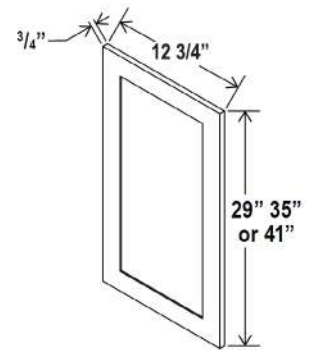

Wall Decorative Door Panel

Item Code	L
WDEP30	29
WDEP36	35
WDEP42	41