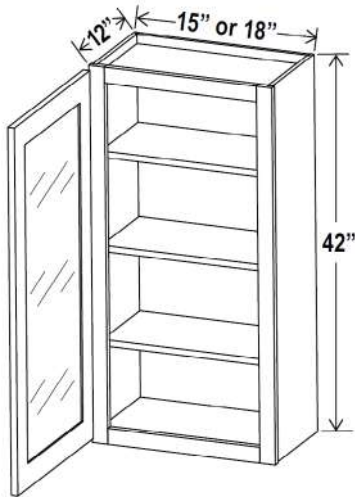

Wall Cabinet Single Glass Door, 42"H

Item Code		W	H	D
W1542GD	Cabinet	15	42	12
	Door	14 1/2	41	3/4
W1842GD	Cabinet	18	42	12
	Door	17 1/2	41	3/4

Clear glass included
Color matched interior
Three adjustable shelves