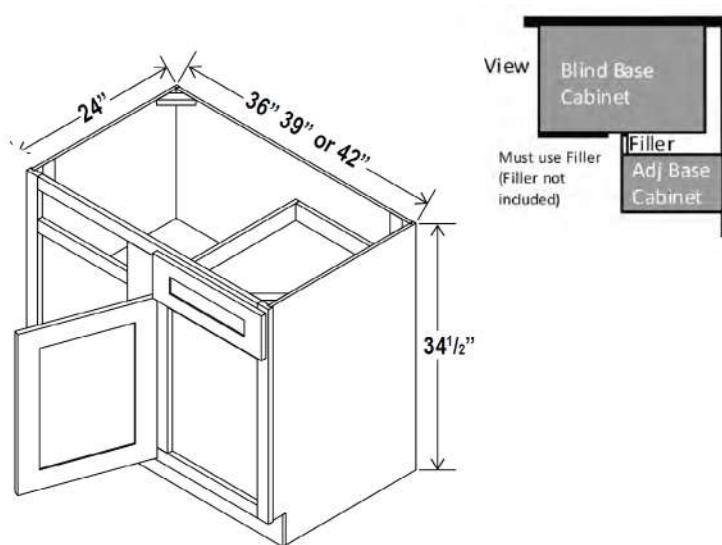

Base Cabinets

Base Cabinet Specifications

Blind Corner Base Cabinet

Item Code		W	H	D
BBC36	Cabinet	33	34 1/2	24
	Door	10	22 1/2	3/4
	Drawer	10	6 1/4	3/4
Install range: 36" - 39"				
BBC39	Cabinet	36	34 1/2	24
	Door	12 3/4	22 1/2	3/4
	Drawer	12 3/4	6 1/4	3/4
Install range: 39" - 42"				
BBC42	Cabinet	39	34 1/3	24
	Door	15 3/4	22 1/2	3/4
	Drawer	15 3/4	6 1/4	3/4
Install range: 42" - 45"				

BBC36 36"-39"
BBC39 39"-42"
BBC42 42"-45"