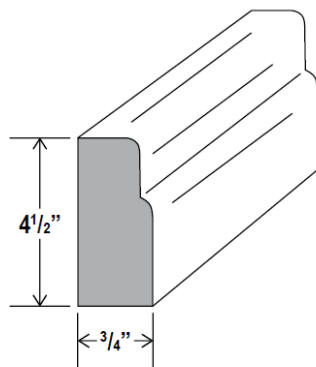

V3621DL: 36" combo with drawers on left
 V3621DR: 36" combo with drawers on right

Moulding

Rope Moulding

Item Code	L
ROPE	96

Dentil Moulding

Item Code	L
DMTIS	96

Furniture Base

Item Code	L
FBM	96