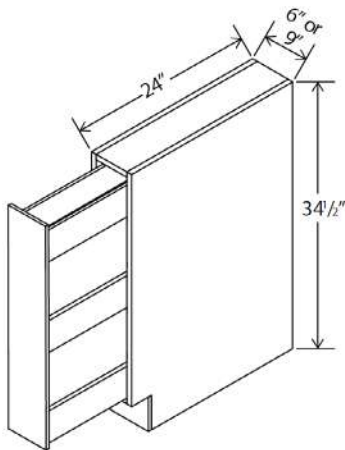

Spice Pull Base Cabinet

Item Code		W	H	D
SPB6	Cabinet	6	34 1/2	24
	Drawer	5 1/2	29	3/4
SPB9	Cabinet	9	34 1/2	24
	Drawer	8 1/2	29	3/4