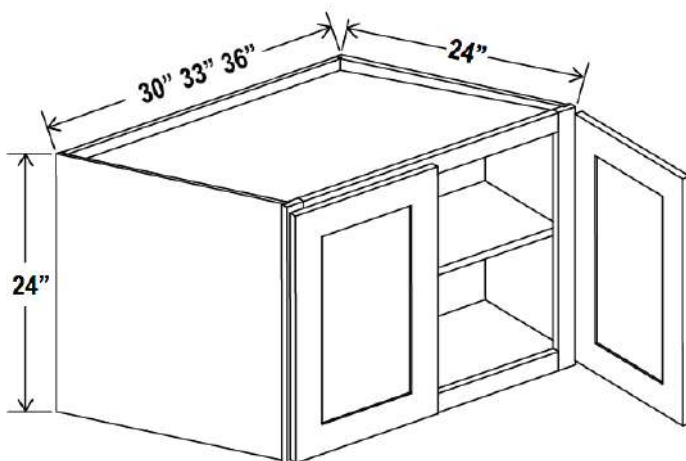

Refrigerator Wall Cabinet Double Doors, 24"H

Item Code		W	H	D
W302424	Cabinet	30	24	24
	Door	14 3/4	23	3/4
W332424	Cabinet	33	24	24
	Door	16 1/4	23	3/4
W362424	Cabinet	36	24	24
	Door	17 3/4	23	3/4

One adjustable shelf