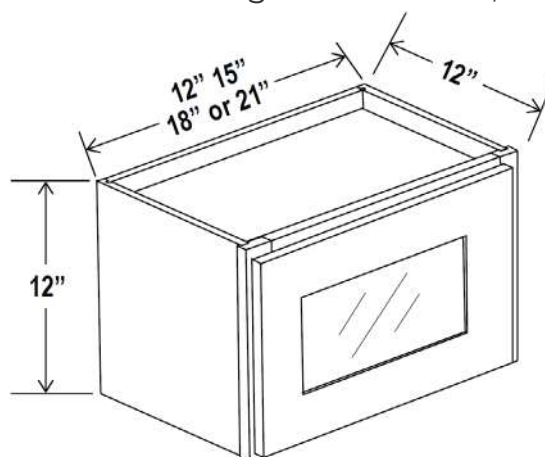

Wall Cabinet Single Glass Doors, 12"H

W1212GD

W1512GD

W1812GD

W2112GD

Clear glass included / Color Matched Interior