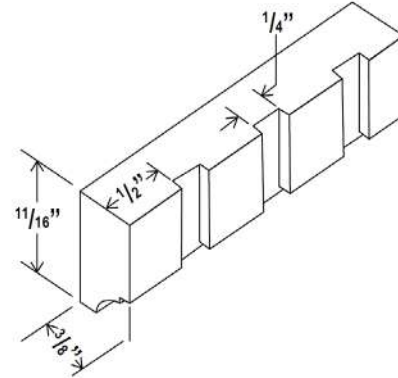

V3621DL: 36" combo with drawers on left
 V3621DR: 36" combo with drawers on right

Moulding

Rope Moulding

Item Code	L
ROPE	96

Dentil Moulding

Item Code	L
DMTIS	96

Furniture Base

Item Code	L
FBM	96