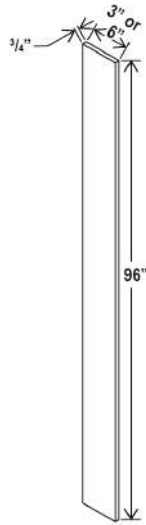

Tall Filler

Item Code	L
F396	96
F696	96