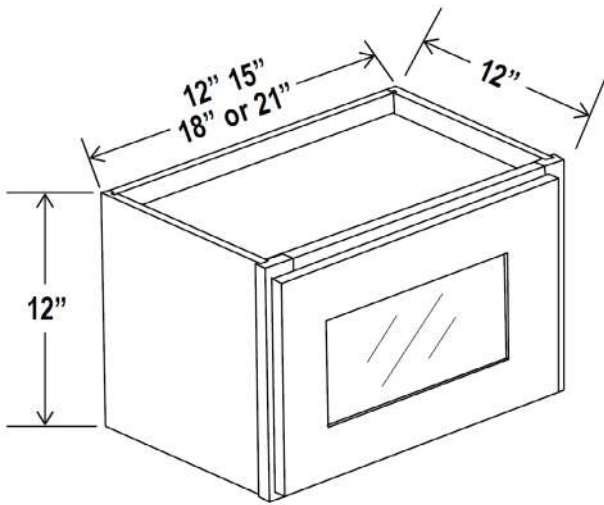

Wall Cabinet Specifications

Wall Cabinets

Wall Cabinet Single Glass Doors, 12"H

Item Code		W	H	D
W1212GD	Cabinet	12	12	12
	Door	11 1/2	11	3/4
W1512GD	Cabinet	15	12	12
	Door	14 1/2	11	3/4
W1812GD	Cabinet	18	12	12
	Door	17 1/2	11	3/4
W2112GD	Cabinet	21	12	12
	Door	20 1/2	11	3/4

*Clear glass included
Color Matched Interior*