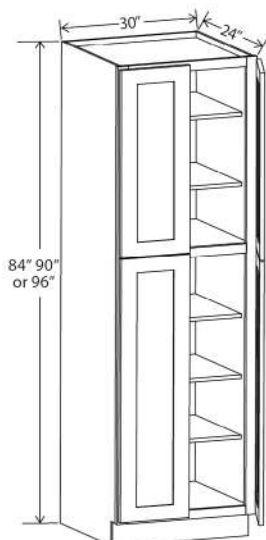

*Two doors
Two adjustable top shelves
Three bottom shelves
Note: Roll out shelf kits available*

Utility Pantry, 24"W

Item Code		W	H	D
U248424	Cabinet	24	84	24
	Top Door	11 3/4	29	3/4
	Bottom Door	11 3/4	49 1/4	3/4
U249024	Cabinet	24	90	24
	Top Door	11 3/4	35	3/4
	Bottom Door	11 3/4	49 1/4	3/4
U249624	Cabinet	24	96	24
	Top Door	11 3/4	41	3/4
	Bottom Door	11 3/4	49 1/4	3/4

*Four doors
Two adjustable top shelves
Three bottom shelves
Note: Roll out shelf kits available*

Utility Pantry, 30"W

Item Code		W	H	D
U308424	Cabinet	30	84	24
	Top Door	14 3/4	29	3/4
	Bottom Door	14 3/4	49 1/4	3/4
U309024	Cabinet	30	90	24
	Top Door	14 3/4	35	3/4
	Bottom Door	14 3/4	49 1/4	3/4
U309624	Cabinet	30	96	24
	Top Door	14 3/4	41	3/4
	Bottom Door	14 3/4	49 1/4	3/4

*Four doors
Two adjustable top shelves
Three bottom shelves
Note: Roll out shelf kits available*

Tall Pantry Cabinet Specifications

Oven Pantry, 30"W

Item Code		W	H	D
0308424	Cabinet	30	84	24
	Door	14 3/4	17	3/4
	Drawer	29 1/2	7 3/4	3/4
	Opening Dimensions : 24 W x 24 3/8 H			
0309024	Cabinet	30	90	24
	Door	14 3/4	23	3/4
	Drawer	29 1/2	7 3/4	3/4
	Opening Dimensions : 24 W x 24 3/8 H			
0309624	Cabinet	30	96	24
	Door	14 3/4	29	3/4
	Drawer	29 1/2	7 3/4	3/4
	Opening Dimensions : 24 W x 24 3/8 H			