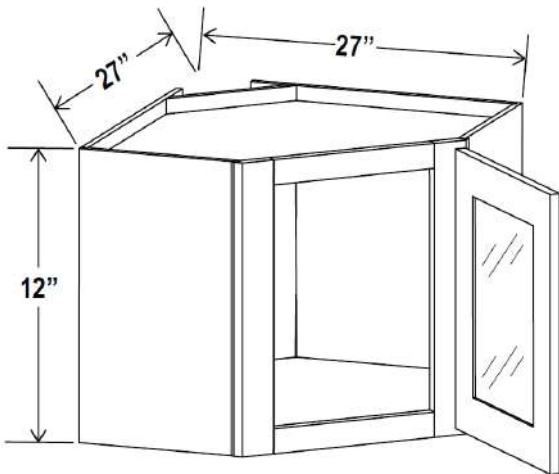

How to Order

To order:

Specify the 2-letter door style (shown on the inside front cover of this book), followed by the product number for the cabinet.

Example:

GR-W1812GD would be the product number to use to order a Shaker Gray (**GR**) Wall Cabinet, 12" high, 18" wide and 12" deep with a Single Glass Door (*shown on page 5*) (**W1812GD**).

Two adjustable shelves (30"-36")
Three adjustable shelves (42")

Diagonal Corner Wall Single Glass Door, 27"W

Item Code		W	H	D
DCW2712GD	Cabinet	27	12	15
	Door	15 1/4	11	3/4

Clear glass included
Color matched interior