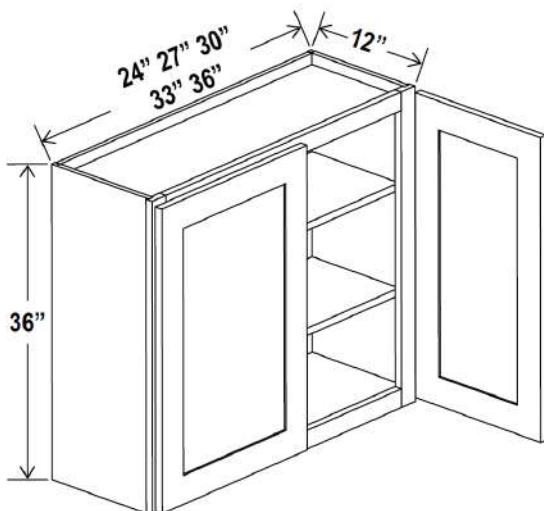

Wall Cabinet Double Doors, 36"H

Item Code		W	H	D
W2436	Cabinet	24	36	12
	Door	11 3/4	35	3/4
W2736	Cabinet	27	36	12
	Door	13 1/4	35	3/4
W3036	Cabinet	30	36	12
	Door	14 3/4	35	3/4
W3336	Cabinet	33	36	12
	Door	16 1/4	35	3/4
W3636	Cabinet	36	36	12
	Door	17 3/4	35	3/4

Two adjustable shelves