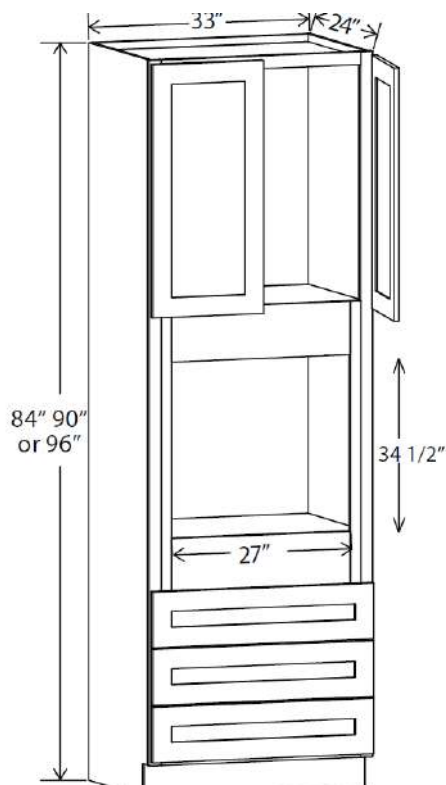

*Four doors
Two adjustable top shelves
Three bottom shelves
Note: Roll out shelf kits available*

Tall Pantry Cabinet Specifications

Oven Pantry, 30"W

Item Code		W	H	D
0308424	Cabinet	30	84	24
	Door	14 3/4	17	3/4
	Drawer	29 1/2	7 3/4	3/4
	Opening Dimensions : 24 W x 24 3/8 H			
0309024	Cabinet	30	90	24
	Door	14 3/4	23	3/4
	Drawer	29 1/2	7 3/4	3/4
	Opening Dimensions : 24 W x 24 3/8 H			
0309624	Cabinet	30	96	24
	Door	14 3/4	29	3/4
	Drawer	29 1/2	7 3/4	3/4
	Opening Dimensions : 24 W x 24 3/8 H			

Two doors
 One large open shelf
 Three bottom drawers
 Note: Drawers may be removed to accommodate double ovens.

Oven Pantry, 33"W

Item Code		W	H	D
0338424	Cabinet	33	84	24
	Door	16 1/4	17	3/4
	Drawer	32 1/2	7 3/4	3/4
	Opening Dimensions: 27 W x 34 1/2" H			
0339024	Cabinet	33	90	24
	Door	16 1/4	23	3/4
	Drawer	32 1/2	7 3/4	3/4
	Opening Dimensions: 27 W x 34 1/2" H			
0339624	Cabinet	33	96	24
	Door	16 1/4	29	3/4
	Drawer	32 1/2	7 3/4	3/4
	Opening Dimensions: 27 W x 34 1/2" H			