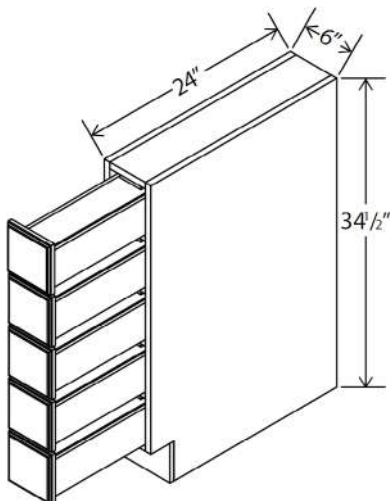

Base Spice Drawer

Item Code		W	H	D
BSDC6	Cabinet	6	34 1/2	24

Natural interior finish