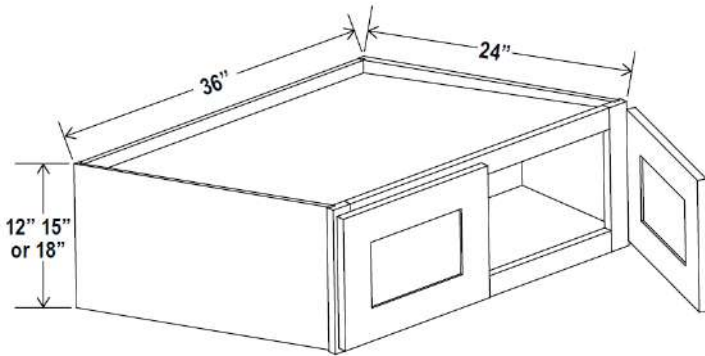

Refrigerator Wall Cabinet Double Doors, 36"W

Item Code		W	H	D
W361224	Cabinet	36	12	24
	Door	17 3/4	11	3/4
W361524	Cabinet	36	15	24
	Door	17 3/4	14	3/4
W361824	Cabinet	36	18	24
	Door	17 3/4	17	3/4

No Shelf